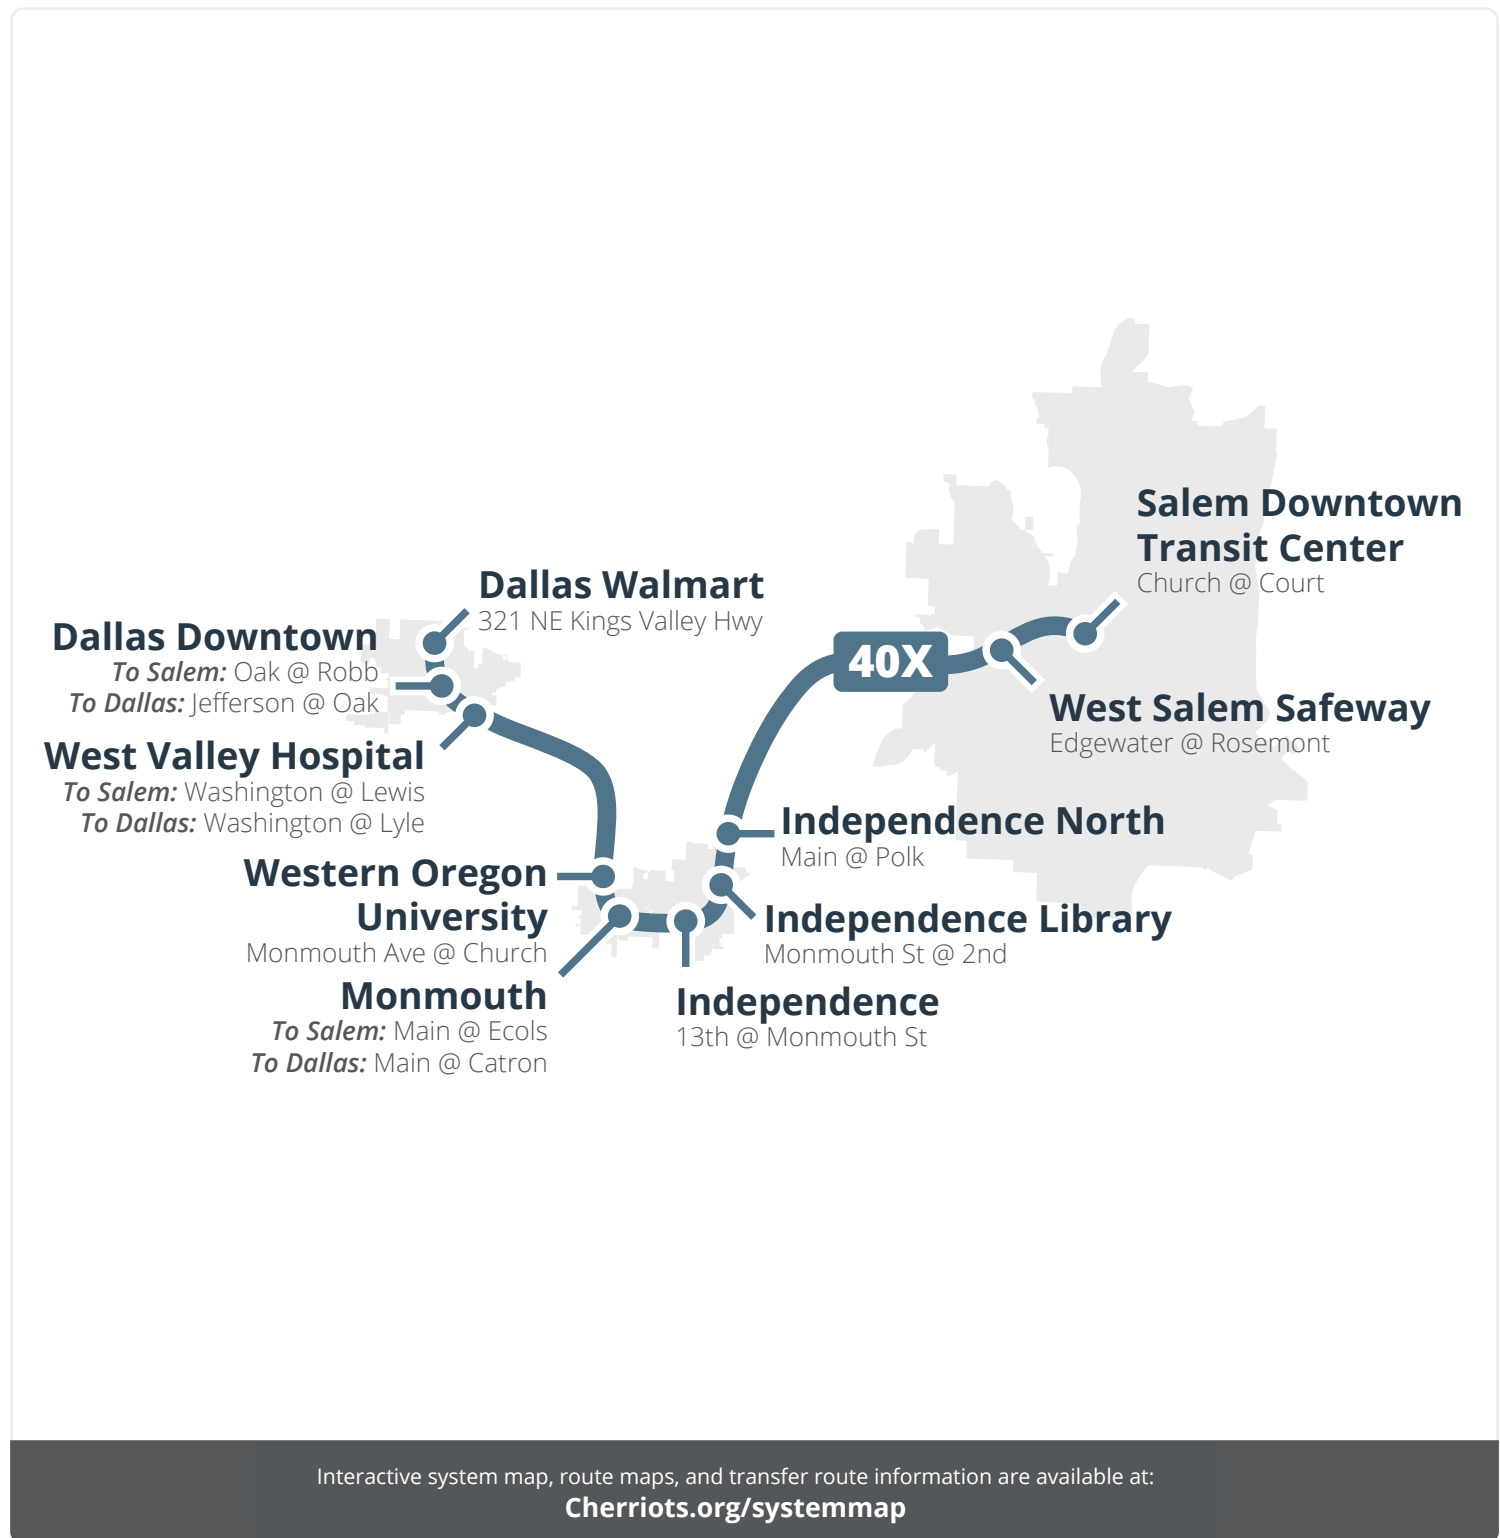

Saturdays | <i>Sábados</i> | To Salem									
Dallas Walmart	Dallas Downtown	West Valley Hospital	Western Oregon University	Monmouth	Independence	Independence Library	Independence North	West Salem Safeway	Salem Downtown Transit Center
321 NE Kings Valley Hwy	Oak @ Robb	Washington @ Lewis	Monmouth Ave @ Church	Main @ Ecols	13th @ Monmouth St	Monmouth St @ 2nd	Main @ Polk	Edgewater @ Rosemont	Church @ Court
7:43a	7:48a	7:52a	8:04a	8:09a	8:15a	8:18a	8:21a	8:33a	8:40a
10:05a	10:10a	10:14a	10:26a	10:31a	10:37a	10:40a	10:43a	10:55a	11:02a
4:13p	4:18p	4:22p	4:34p	4:39p	4:45p	4:48p	4:51p	5:03p	5:10p
6:42p	6:47p	6:51p	7:03p	7:08p	7:14p	7:17p	7:20p	7:32p	7:39p

Route 40X runs Monday through Saturday. There is no service on Sunday or these holidays:

New Year's Day	Presidents Day	Memorial Day	Independence Day
Labor Day	Veterans Day	Thanksgiving Day	Christmas Day

La Ruta 40X opera de lunes a sábado. No hay servicio en domingo o los siguientes días feriados:

Día de Año Nuevo	Día del Presidente	Día de Conmemoración	Día de la Independencia
Día del Trabajo	Día de los Veteranos	Día de Acción de Gracias	Día de Navidad

Interactive system map, route maps, and transfer route information are available at: [Cherriots.org/systemmap](https://cherriots.org/systemmap)