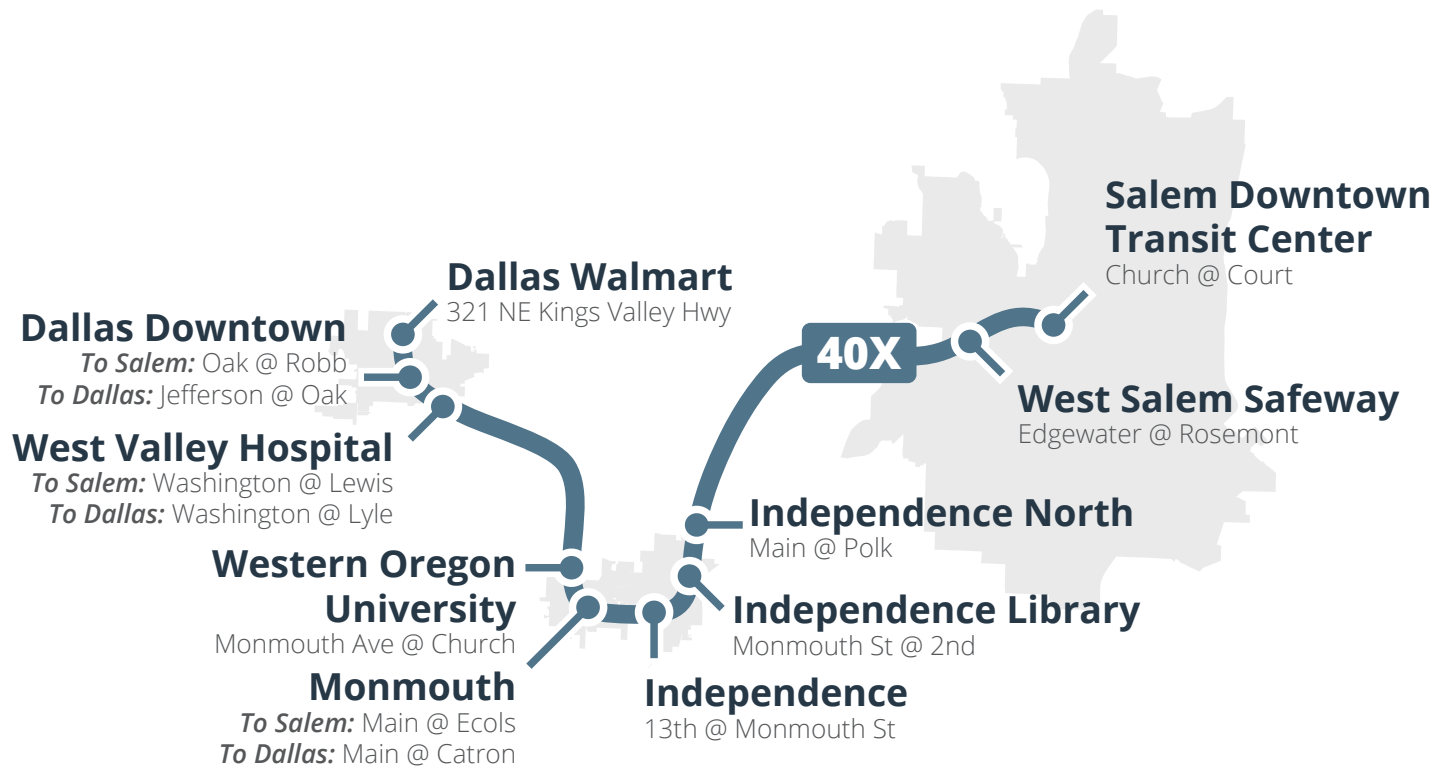

Interactive system map, route maps, and transfer route information are available at:
Cherriots.org/systemmap

Bus Fares

There are four types of passes:

- One-Ride cash fare
- Day Pass (except Route 1X)
- Month Pass
- Universal Month Pass

More details at Cherriots.org/fares.

Tarifas de autobús

Hay cuatro tipos de pases:

- Un-Viaje
- Pase del Día (excepto Ruta 1X)
- Pase de Mes
- Pase de Mes Universal

Más detalles a Cherriots.org/tarifas.

Where to purchase bus passes

(available pass types vary by location)

- Cherriots Customer Service
- Chemeketa College Bookstore
- Roth's - Silverton and Independence (except Route 1X)
- Safeway - Dallas (except Route 1X)
- Wilsonville City Hall (Route 1X only)

Dónde comprar pases de autobús

(La disponibilidad y clase del pase varían por ubicación)

- Servicio al Cliente de Cherriots
- Librería de Chemeketa College
- Roth's - Silverton y Independence (excepto Ruta 1X)
- Safeway - Dallas (excepto Ruta 1X)
- Wilsonville City Hall (Ruta 1X solamente)

Detours

Routes may go on detour due to weather or road construction. Check detour updates at:

- Cherriots.org/alerts
- 503-588-2877
- [Twitter.com/Cherriots](https://twitter.com/Cherriots)

Desvíos

Las rutas pueden desviarse debido al clima o la construcción de carreteras.

Revise las actualizaciones de desvíos a:

- Cherriots.org/alertas
- 503-588-2877
- [Twitter.com/Cherriots](https://twitter.com/Cherriots)

Cherriots.org
503-588-2877

220 High St. NE
Salem, OR 97301

printed on recycled paper