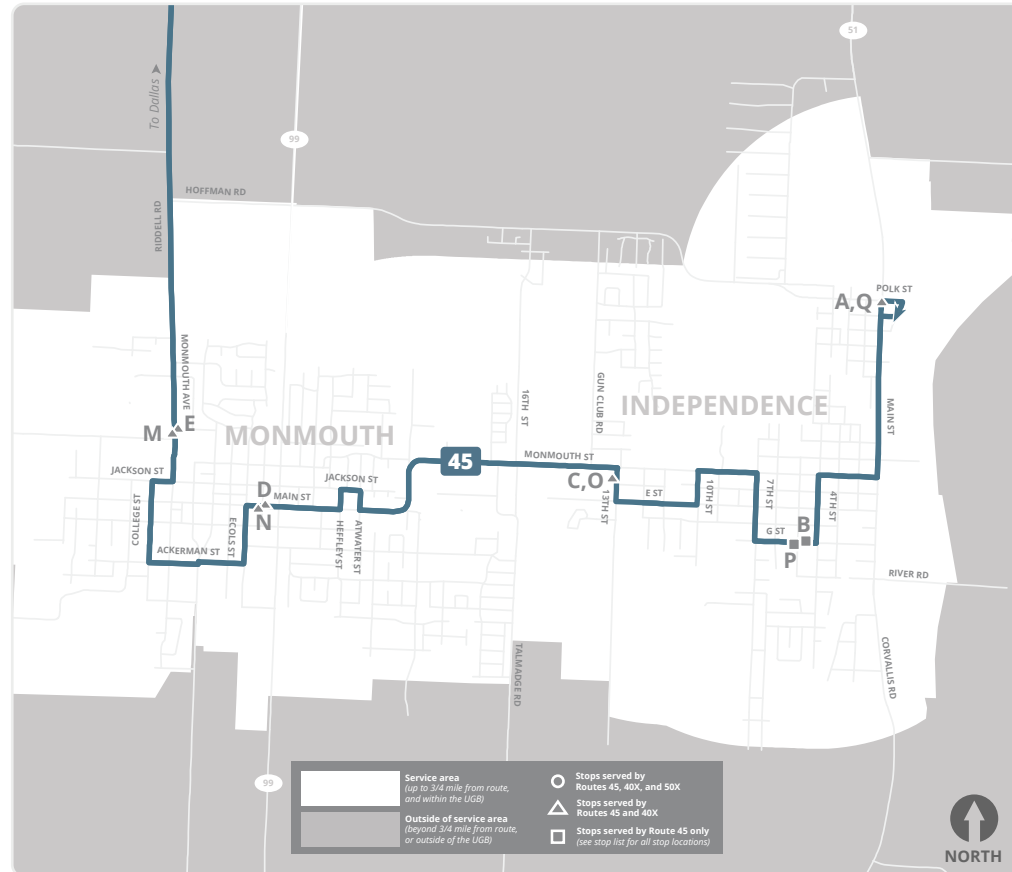

Plan your trip on the go with Trip Planner!

Using your start location, end location, and time of travel, Trip Planner will determine the best way to get you there. Available at: [Cherriots.org/tripplanner](https://cherriots.org/tripplanner)

Screen reader accessible schedules available at [Cherriots.org](https://cherriots.org)

Weekdays | <i>Días de semana</i> | To Dallas via Monmouth								
A	B	C	D	E	F	G	H	I
Independence North - Main @ Polk	G St @ 5th	Independence - 13th @ Monmouth St	Monmouth - Main @ Catron	Western Oregon U - Monmouth Ave @ Church	888 Monmouth Cutoff (Garten)	West Valley Hospital - Washington @ Lyle	Dallas Downtown - Jefferson @ Oak	Dallas Walmart - 321 NE Kings Valley Hwy
7:00a	7:07a	7:14a	7:21a	7:27a	7:37a	7:39a	7:41a	7:46a
8:50a	8:57a	9:04a	9:11a	9:17a	9:27a	9:29a	9:31a	9:36a
10:40a	10:47a	10:54a	11:01a	11:07a	11:17a	11:19a	11:21a	11:26a
12:30p	12:37p	12:44p	12:51p	12:57p	1:07p	1:09p	1:11p	1:16p
2:20p	2:27p	2:34p	2:41p	2:47p	2:57p	2:59p	3:01p	3:06p
4:10p	4:17p	4:24p	4:31p	4:37p	4:47p	4:49p	4:51p	4:56p

There is no service on: New Year's Day | Thanksgiving Day | Christmas Day
For service levels on the following holidays, visit: [Cherriots.org/holidays](https://cherriots.org/holidays)
MLK Day | Presidents Day | Memorial Day | Independence Day | Labor Day | Veterans Day
No hay servicio en: Día de Año Nuevo | Día de Acción de Gracias | Día de Navidad
Para los niveles del servicio en otros días feriados, visite: [Cherriots.org/es/holidays](https://cherriots.org/es/holidays)