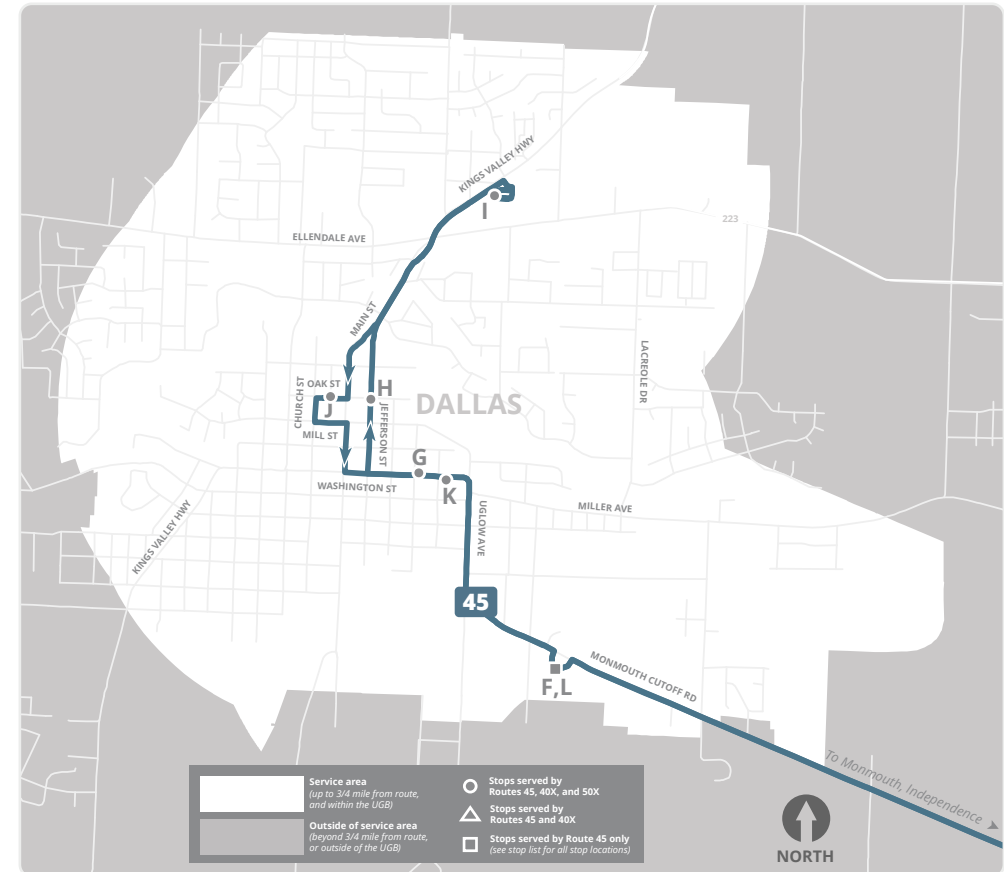

Weekdays | <i>Días de semana</i> | To Independence via Monmouth								
I	J	K	L	M	N	O	P	Q
Dallas Walmart - 321 NE Kings Valley Hwy	Dallas Downtown - Oak @ Robb	West Valley Hospital - Washington @ Lewis	888 Monmouth Cutoff (Garten)	Western Oregon U - Monmouth Ave @ Church	Monmouth - Main @ Ecols	Independence - 13th @ Monmouth St	G St @ 5th	Independence North - Main @ Polk
8:02a	8:07a	8:09a	8:11a	8:20a	8:27a	8:36a	8:43a	8:50a
9:52a	9:57a	9:59a	10:01a	10:10a	10:17a	10:26a	10:33a	10:40a
11:42a	11:47a	11:49a	11:51a	12:00p	12:07p	12:16p	12:23p	12:30p
1:32p	1:37p	1:39p	1:41p	1:50p	1:57p	2:06p	2:13p	2:20p
3:22p	3:27p	3:29p	3:31p	3:40p	3:47p	3:56p	4:03p	4:10p

If you cannot walk or otherwise get to a designated bus stop, you may schedule an off-route stop, or "deviation." The bus can pick you up or drop you off anywhere within the Route 45 service area shown in white on the maps. Deviations must be scheduled the day before the trip by 4:30 p.m. To book a trip, call the Cherriots call center at 503-315-5544. (Reservations for a Monday deviation must be made the Sunday before by 3 p.m.)