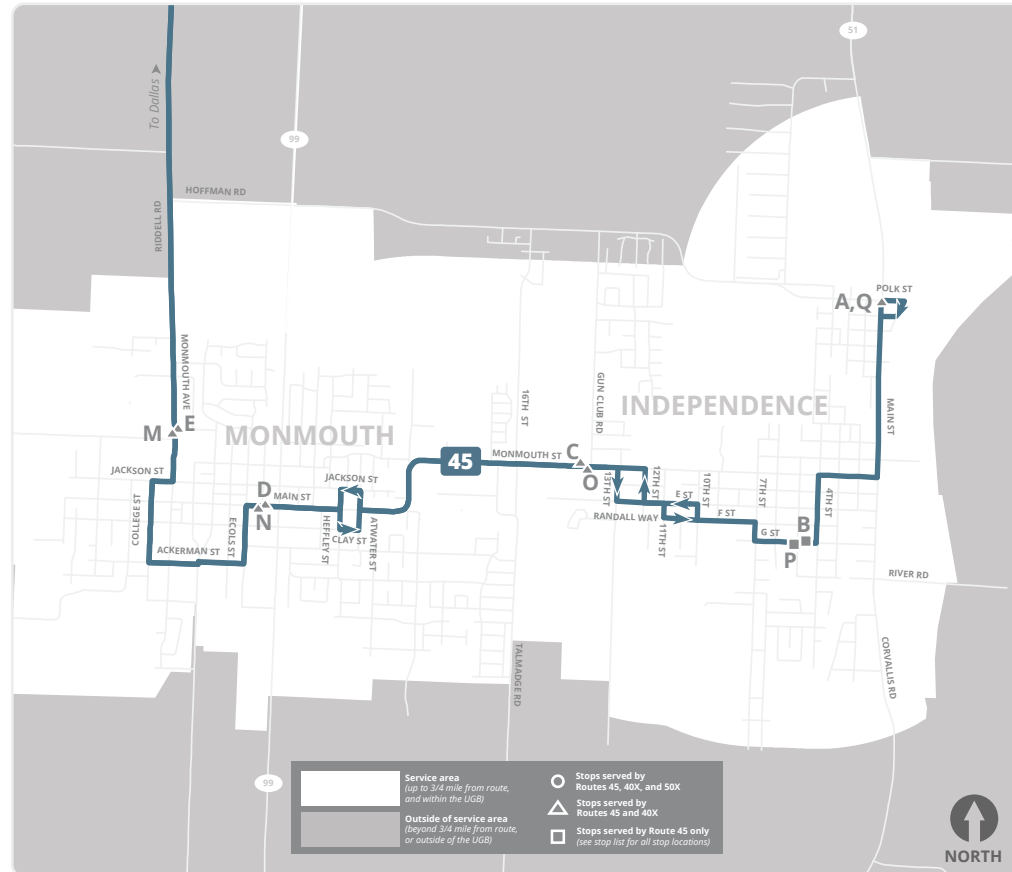

Visit Cherriots.org/services for the most up-to-date schedule, route, and stop information.

Plan your trip on the go with Trip Planner!

Using your start location, end location, and time of travel, Trip Planner will determine the best way to get you there. Available at: Cherriots.org/tripplanner

Screen reader accessible schedules available at Cherriots.org

Weekdays | <i>Días de semana</i> | To Dallas via Monmouth								
A	B	C	D	E	F	G	H	I
Independence North - Main @ Polk	G St @ 5th	Independence - Monmouth St @ Gun Club	Monmouth - Main @ Catron	Western Oregon U - Monmouth Ave @ Church	888 Monmouth Cutoff (Garten)	West Valley Hospital - Washington @ Lyle	Dallas Downtown - Jefferson @ Oak	Dallas Walmart - 321 NE Kings Valley Hwy
7:00a	7:07a	7:14a	7:20a	7:26a	7:36a	7:38a	7:40a	7:45a
8:50a	8:57a	9:04a	9:10a	9:16a	9:26a	9:28a	9:30a	9:35a
10:40a	10:47a	10:54a	11:00a	11:06a	11:16a	11:18a	11:20a	11:25a
12:30p	12:37p	12:44p	12:50p	12:56p	1:06p	1:08p	1:10p	1:15p
2:20p	2:27p	2:34p	2:40p	2:46p	2:56p	2:58p	3:00p	3:05p
4:10p	4:17p	4:24p	4:30p	4:36p	4:46p	4:48p	4:50p	4:55p

There is no service on: New Year's Day | Thanksgiving Day | Christmas Day
Service varies on other holidays. Visit: Cherriots.org/holidays for more information.

No hay servicio en: Día de Año Nuevo | Día de Acción de Gracias | Día de Navidad
El servicio varía en otros días feriados. Visite: Cherriots.org/holidays para más información.