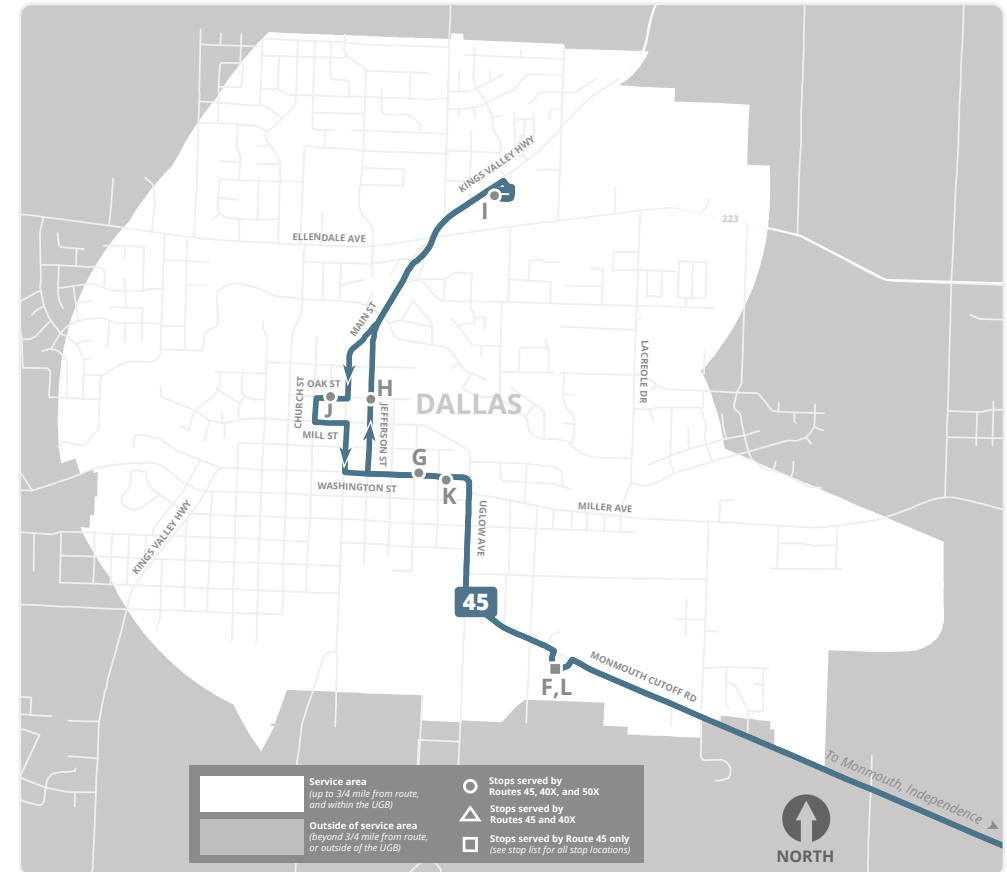

Using your start location, end location, and time of travel, Trip Planner will determine the best way to get you there. Available at: Cherriots.org/tripplanner

Screen reader accessible schedules available at Cherriots.org 

Weekdays <i>Días de semana</i> To Dallas via Monmouth								
A	B	C	D	E	F	G	H	I
Independence North - Main @ Polk	G St @ 5th	Independence - Monmouth St @ Gun Club	Monmouth - Main @ Catron	Western Oregon U - Monmouth Ave @ Church	888 Monmouth Cutoff (Garten)	West Valley Hospital - Washington @ Lyle	Dallas Downtown - Jefferson @ Oak	Dallas Walmart - 321 NE Kings Valley Hwy
7:00a	7:07a	7:14a	7:20a	7:26a	7:36a	7:38a	7:40a	7:45a
8:50a	8:57a	9:04a	9:10a	9:16a	9:26a	9:28a	9:30a	9:35a
10:40a	10:47a	10:54a	11:00a	11:06a	11:16a	11:18a	11:20a	11:25a
12:30p	12:37p	12:44p	12:50p	12:56p	1:06p	1:08p	1:10p	1:15p
2:20p	2:27p	2:34p	2:40p	2:46p	2:56p	2:58p	3:00p	3:05p
4:10p	4:17p	4:24p	4:30p	4:36p	4:46p	4:48p	4:50p	4:55p

If you cannot walk or otherwise get to a designated bus stop, you may schedule an off-route stop, or "deviation." The bus can pick you up or drop you off anywhere within the Route 45 service area shown in white on the maps. Deviations must be scheduled the day before the trip by 4:30 p.m. To book a trip, call the Cherriots call center at 503-315-5544. (Reservations for a Monday deviation must be made the Sunday before by 3 p.m.)