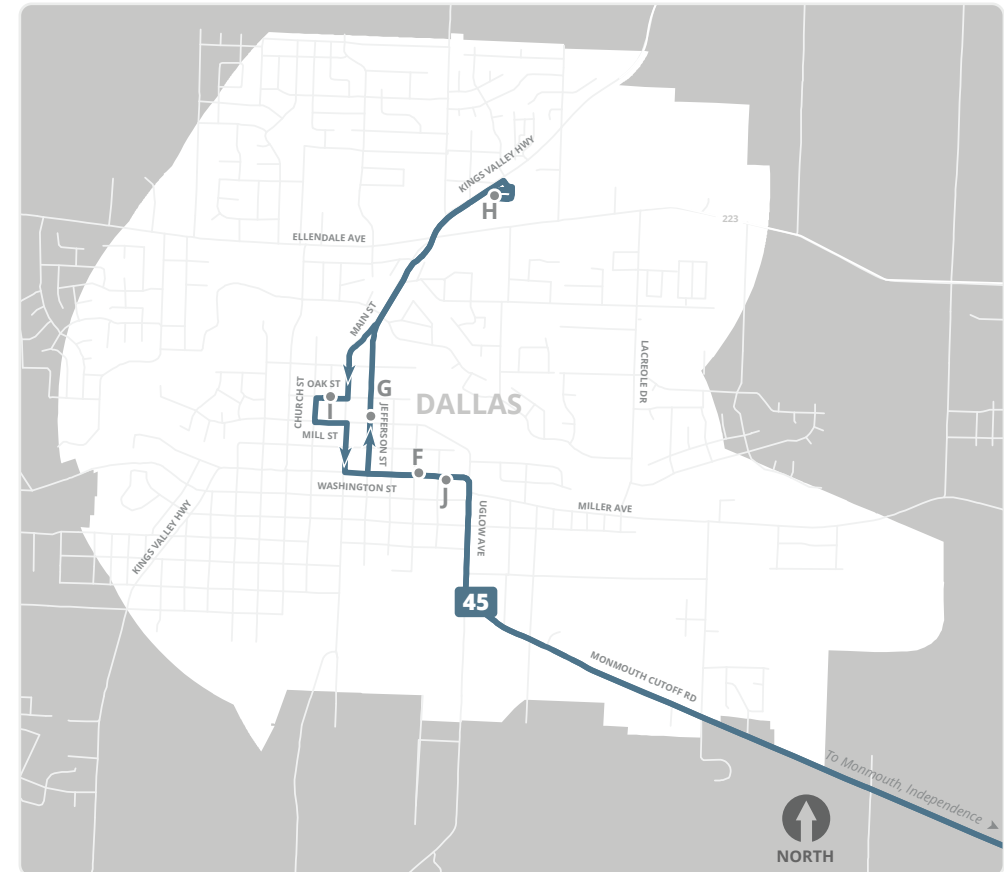

There is no service on: New Year's Day | Thanksgiving Day | Christmas Day
Service varies on other holidays. Visit: Cherriots.org/holidays for more information.

No hay servicio en: Día de Año Nuevo | Día de Acción de Gracias | Día de Navidad
El servicio varía en otros días feriados. Visite: Cherriots.org/holidays para más información.

Weekdays | <i>Días de semana</i> | To Independence via Monmouth							
H	I	J	K	L	M	N	O
Dallas Walmart - 321 NE Kings Valley Hwy	Dallas Downtown - Oak @ Robb	West Valley Hospital - Washington @ Lewis	Western Oregon U - Monmouth Ave @ Church	Monmouth - Main @ Ecols	Independence - Monmouth St @ Gun Club	G St @ 5th	Independence North - Main @ Polk
8:06a	8:11a	8:13a	8:24a	8:31a	8:36a	8:43a	8:50a
9:56a	10:01a	10:03a	10:14a	10:21a	10:26a	10:33a	10:40a
11:46a	11:51a	11:53a	12:04p	12:11p	12:16p	12:23p	12:30p
1:36p	1:41p	1:43p	1:54p	2:01p	2:06p	2:13p	2:20p
3:26p	3:31p	3:33p	3:44p	3:51p	3:56p	4:03p	4:10p

If you cannot walk or otherwise get to a designated bus stop, you may schedule an off-route stop, or "deviation." The bus can pick you up or drop you off anywhere within the Route 45 service area shown in white on the maps. Deviations must be scheduled the day before the trip by 4:30 p.m. To book a trip, call the Cherriots call center at 503-315-5544. (Reservations for a Monday deviation must be made the Sunday before by 3 p.m.)