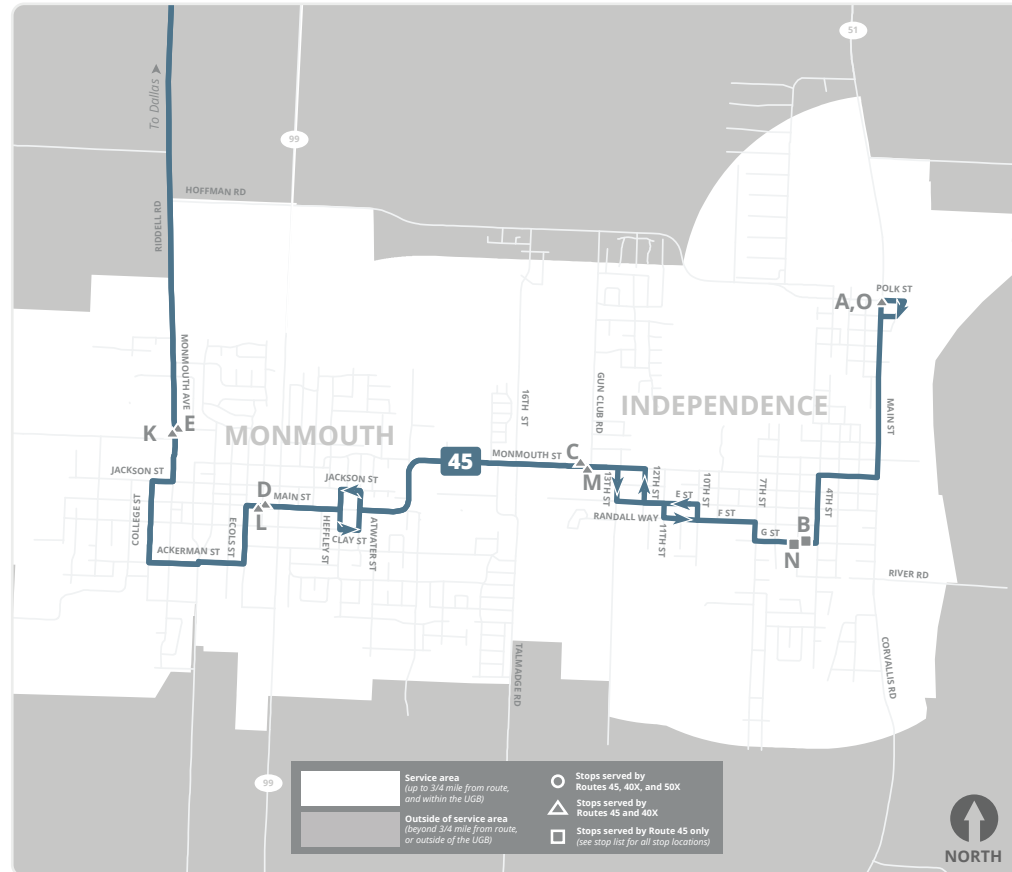

There is no service on: New Year's Day | Thanksgiving Day | Christmas Day
Service varies on other holidays. Visit: Cherriots.org/holidays for more information.

No hay servicio en: Día de Año Nuevo | Día de Acción de Gracias | Día de Navidad
El servicio varía en otros días feriados. Visite: Cherriots.org/holidays para más información.

Weekdays | <i>Días de semana</i> | To Independence via Monmouth							
H	I	J	K	L	M	N	O
Dallas Walmart - 321 NE Kings Valley Hwy	Dallas Downtown - Oak @ Robb	West Valley Hospital - Washington @ Lewis	Western Oregon U - Monmouth Ave @ Church	Monmouth - Main @ Ecols	Independence - Monmouth St @ Gun Club	G St @ 5th	Independence North - Main @ Polk
8:06a	8:11a	8:13a	8:24a	8:31a	8:36a	8:43a	8:50a
9:56a	10:01a	10:03a	10:14a	10:21a	10:26a	10:33a	10:40a
11:46a	11:51a	11:53a	12:04p	12:11p	12:16p	12:23p	12:30p
1:36p	1:41p	1:43p	1:54p	2:01p	2:06p	2:13p	2:20p
3:26p	3:31p	3:33p	3:44p	3:51p	3:56p	4:03p	4:10p

If you cannot walk or otherwise get to a designated bus stop, you may schedule an off-route stop, or "deviation." The bus can pick you up or drop you off anywhere within the Route 45 service area shown in white on the maps. Deviations must be scheduled the day before the trip by 4:30 p.m. To book a trip, call the Cherriots call center at 503-315-5544. (Reservations for a Monday deviation must be made the Sunday before by 3 p.m.)