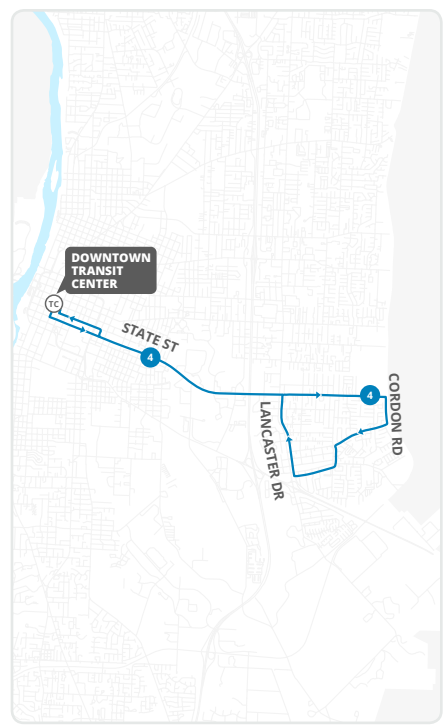

State Street

30-MINUTE SERVICE
Weekdays 6:30 a.m. - 9 p.m.
SERVICIO DE 30 MINUTOS
Días de semana 6:30 a.m. - 9 p.m.

60-minute service all other times
Servicio de 60 minutos todas las otras horas