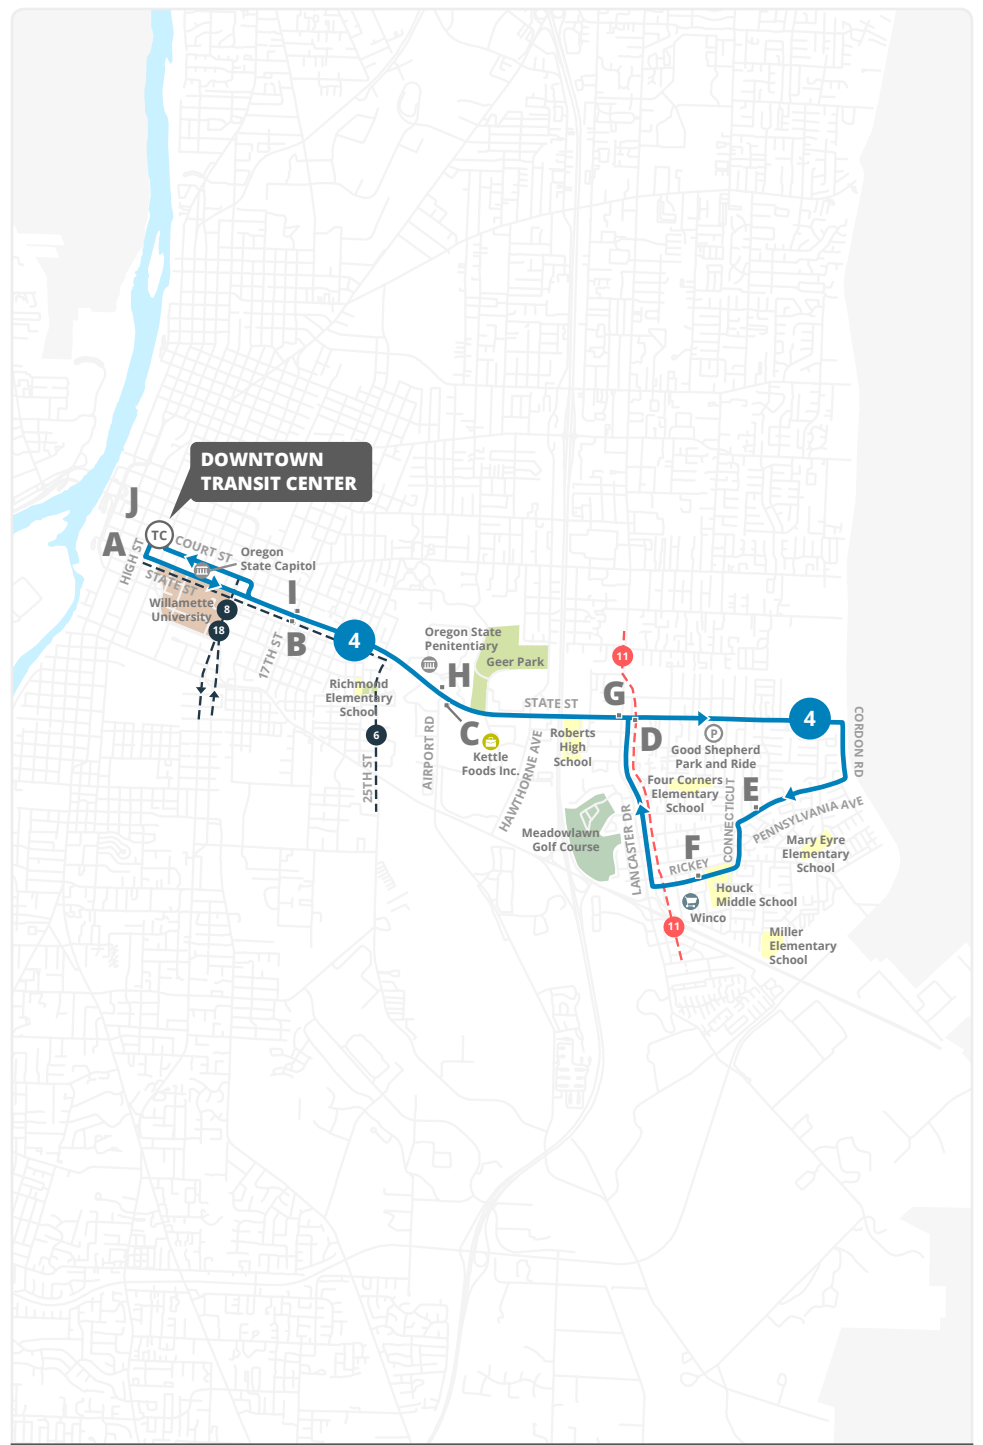

**B State @ 17th**

- State @ 21st
- State @ 23rd
- State @ 24th
- State @ 25th

**C State @ Airport Rd**

- State @ Hawthorne
- 3620 State

**D State @ Lancaster (Eastbound)**

Stop List | **To Downtown Transit Center**

**E Pennsylvania @ 46th**

- Rickey @ Connecticut

**F 4155 Rickey**

- Lancaster @ Munkers
- Lancaster @ Macleay
- Lancaster @ Durbin
- Lancaster @ Mahrt

**G State @ Lancaster (Westbound)**

- 3501 State
- State @ Hawthorne

**H State @ Airport Rd**

- State @ 25th
- State @ 24th
- State @ 23rd
- State @ 21st

**I State @ 17th**

- State @ 14th
- Court @ 12th
- Court @ Capitol
- Court @ Winter
- Court @ Cottage

**J Downtown Transit Center**

Timepoints are noted in **bold** and correspond with letters on the map and schedule.

Los tiempos están notados en letras **oscuras** y corresponde con letras en el mapa y el horario.

Interactive system map, route maps, and transfer route information are available at: **Cherriots.org/systemmap**