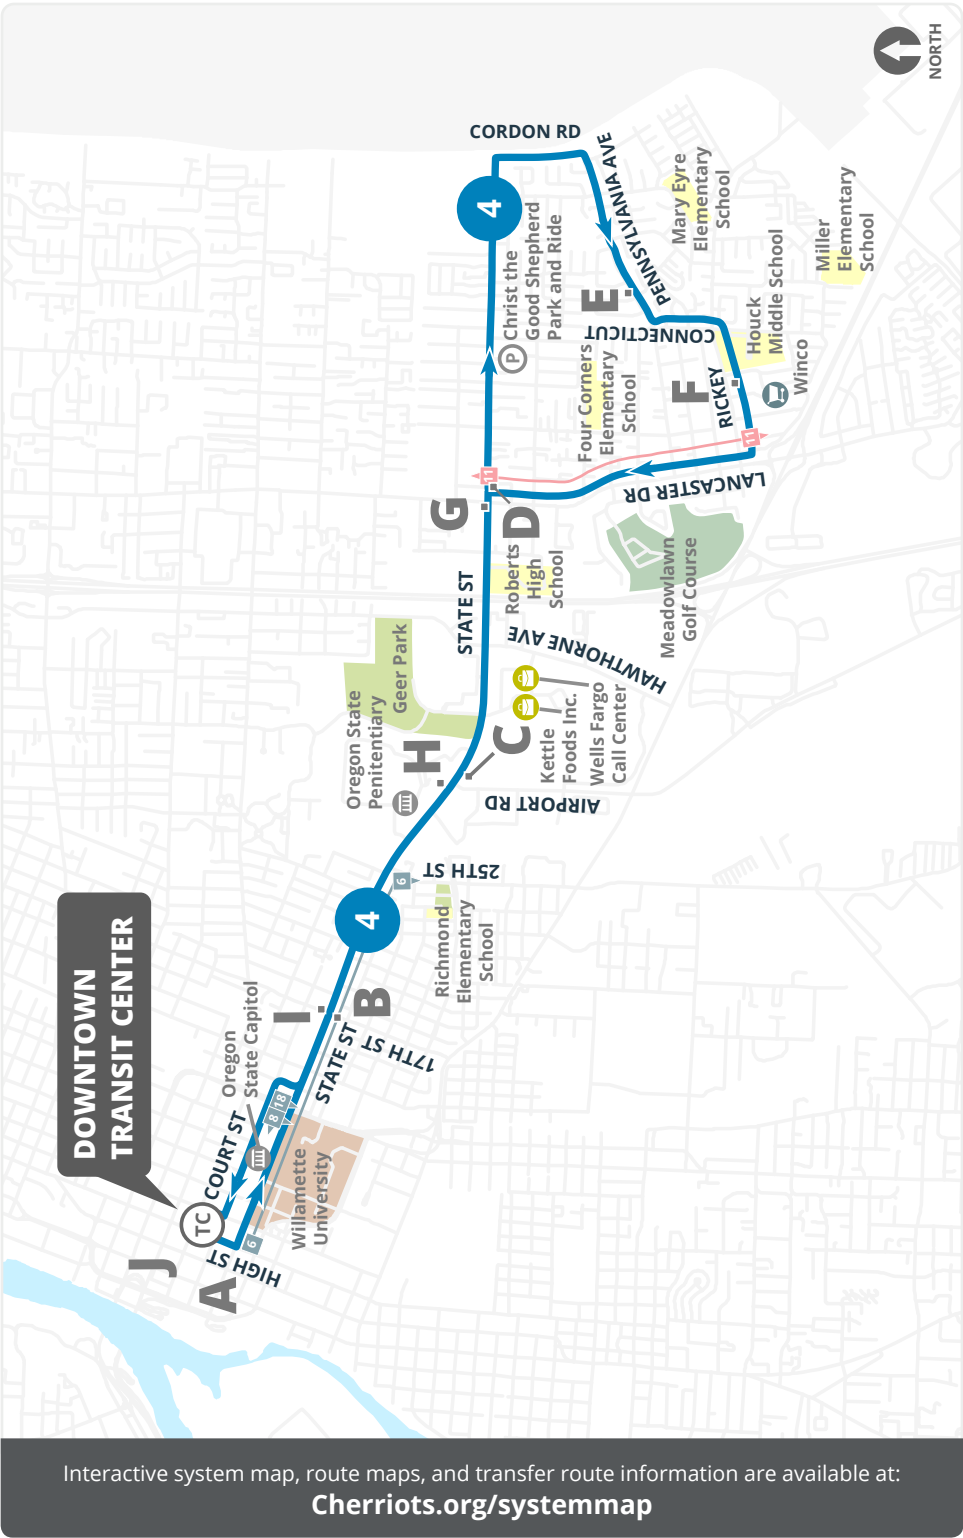

Screen reader accessible schedules available at **Cherriots.org** 

Weekdays <i>Días de semana</i> To Pennsylvania Avenue			
A	B	C	D
Downtown Transit Center - Bay H	State @ 17th	State @ Airport Rd	State @ Lancaster (Eastbound)
-	5:36a	5:39a	5:42a
-	6:06a	6:09a	6:12a
6:30a	6:35a	6:39a	6:42a
7:00a	7:05a	7:09a	7:12a
7:30a	7:35a	7:39a	7:42a
8:00a	8:05a	8:09a	8:12a
8:30a	8:35a	8:39a	8:42a
9:00a	9:05a	9:09a	9:12a
9:30a	9:35a	9:39a	9:42a
10:00a	10:05a	10:09a	10:12a
10:30a	10:35a	10:39a	10:42a
11:00a	11:05a	11:09a	11:12a
11:30a	11:35a	11:39a	11:42a
12:00p	12:05p	12:09p	12:12p
12:30p	12:35p	12:39p	12:42p
1:00p	1:05p	1:09p	1:12p
1:30p	1:35p	1:39p	1:42p
2:00p	2:05p	2:09p	2:12p
2:30p	2:35p	2:39p	2:42p
3:00p	3:06p	3:11p	3:14p
3:30p	3:36p	3:41p	3:44p
4:00p	4:06p	4:11p	4:14p
4:30p	4:36p	4:41p	4:44p
5:00p	5:06p	5:11p	5:14p
5:30p	5:36p	5:41p	5:44p
6:00p	6:06p	6:11p	6:14p
6:30p	6:36p	6:41p	6:44p
7:00p	7:05p	7:09p	7:12p
7:30p	7:35p	7:39p	7:42p
8:00p	8:05p	8:09p	8:12p
8:30p	8:35p	8:39p	8:42p
9:00p	9:05p	9:09p	9:12p
10:00p	10:05p	10:09p	10:12p
11:00p	11:05p	11:09p	11:12p

C State @ Airport Rd

- State @ Hawthorne
- 3620 State

D State @ Lancaster (Eastbound)

Stop List | **To Downtown Transit Center**

D State @ Lancaster (Eastbound)

- State @ Village East
- State @ Draper
- State @ 47th
- State @ Cougar
- State @ Oakmont
- Pennsylvania @ Wagon Road
- Pennsylvania @ 49th
- Pennsylvania @ 47th

H State @ Airport Rd

- State @ 25th
- State @ 24th
- State @ 23rd
- State @ 21st

I State @ 17th

- State @ 14th
- Court @ 12th
- Court @ Capitol
- Court @ Winter
- Court @ Cottage

J Downtown Transit Center

Timepoints are noted in **bold** and correspond with letters on the map and schedule.

Los tiempos están notados en letras **oscuras** y corresponde con letras en el mapa y el horario.

Interactive system map, route maps, and transfer route information are available at: **Cherriots.org/systemmap**