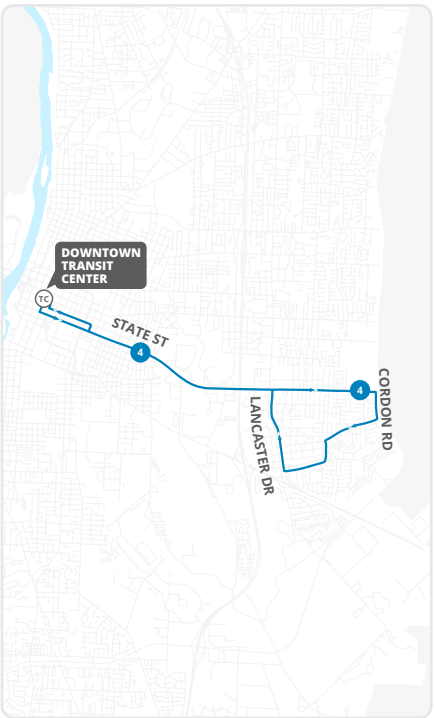

State Street

30-MINUTE SERVICE
Weekdays 6:30 a.m. - 9 p.m.
SERVICIO DE 30 MINUTOS
Días de semana 6:30 a.m. - 9 p.m.

60-minute service all other times
Servicio de 60 minutos todas las otras horas