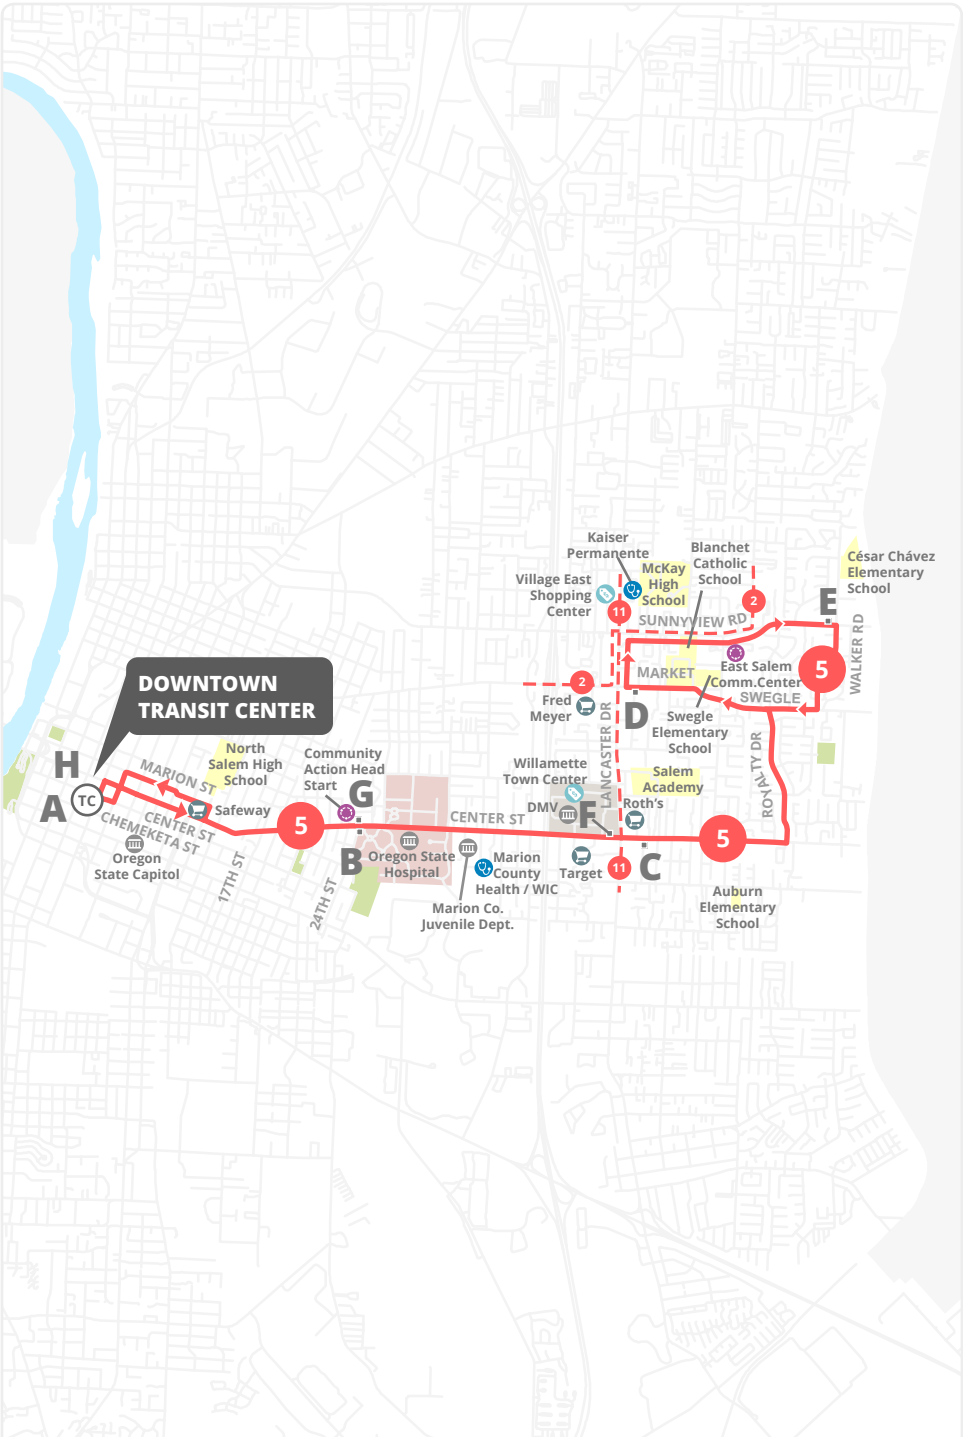

Stop List | **To Lancaster Drive**

A Downtown Transit Center- Bay M

- Center @ Cottage
- Center @ Winter
- Center @ Capitol
- Center @ 13th
- Center @ 17th
- Center @ 21st

B Center @ 24th

- Center @ Park
- Center @ Edina
- Center @ Oregon
- Center @ 36th

C Center @ Concord

- Center @ Tierra
- Center @ 45th Pl
- Royalty @ Center
- Royalty @ Regal
- Royalty @ Windsor
- Royalty @ Kingdom Way
- Swegle @ 45th
- Market @ Tierra

D Market @ Clay

Stop List | **To Downtown Transit Center**

D Market @ Clay

- Lancaster @ Sunnyview
- Sunnyview @ El Rancho
- Sunnyview @ Hollywood
- Sunnyview @ 45th
- Sunnyview @ Icabod

E Sunnyview @ Walker

- Walker @ Future
- Swegle @ Princess
- Royalty @ Squire
- Royalty @ Windsor
- Royalty @ Regal

Royalty @ Center

- Center @ Mitchell
- Center @ Denver
- Center @ Concord

F Center @ Lancaster

- Center @ 36th
- Center @ Norman
- Center @ Vinyard
- Center @ 27th

G Center @ 24th

- Center @ Breys
- Center @ 19th
- Center @ Statesman
- Marion @ 12th
- Cottage @ Center

H Downtown Transit Center

Timepoints are noted in **bold** and correspond with letters on the map and schedule.

Los tiempos están notados en letras **oscuras** y corresponde con letras en el mapa y el horario.

Interactive system map, route maps, and transfer route information are available at:
Cherriots.org/systemmap

Bus Fares

There are five types of passes:

- One-Ride cash fare
- Day Pass
- 30-Day Pass
- Universal Month Pass
- Annual Pass

More details at Cherriots.org/fares.

Tarifas de autobús

Hay cinco tipos de pases:

- Un-Viaje
- Pase del Día
- Pase de 30 Días
- Pase de Mes Universal
- Pase Anual

Más detalles a Cherriots.org/es/fares.

Where to purchase bus passes

(available pass types vary by location)

- Cherriots Customer Service
- Chemeketa College Bookstore
- Roth's (Salem stores only)
- Safeway (Salem-Keizer stores only)

Dónde comprar pases de autobús

(La disponibilidad y clase del pase varían por ubicación)

- Servicio al Cliente de Cherriots
- Librería de Chemeketa College
- Roth's (solamente tiendas de Salem)
- Safeway (solamente tiendas de Salem-Keizer)

Detours

Routes may go on detour due to weather or road construction. Check detour updates at:

- Cherriots.org/alerts
- 503-588-2877
- [Twitter.com/Cherriots](https://twitter.com/Cherriots)

Desvíos

Las rutas pueden desviarse debido al clima o la construcción de carreteras. Revise las actualizaciones de desvíos a:

- Cherriots.org/es/alerts
- 503-588-2877
- [Twitter.com/Cherriots](https://twitter.com/Cherriots)

Cherriots.org

503-588-2877

220 High St. NE,
Salem, OR 97301

printed on recycled paper