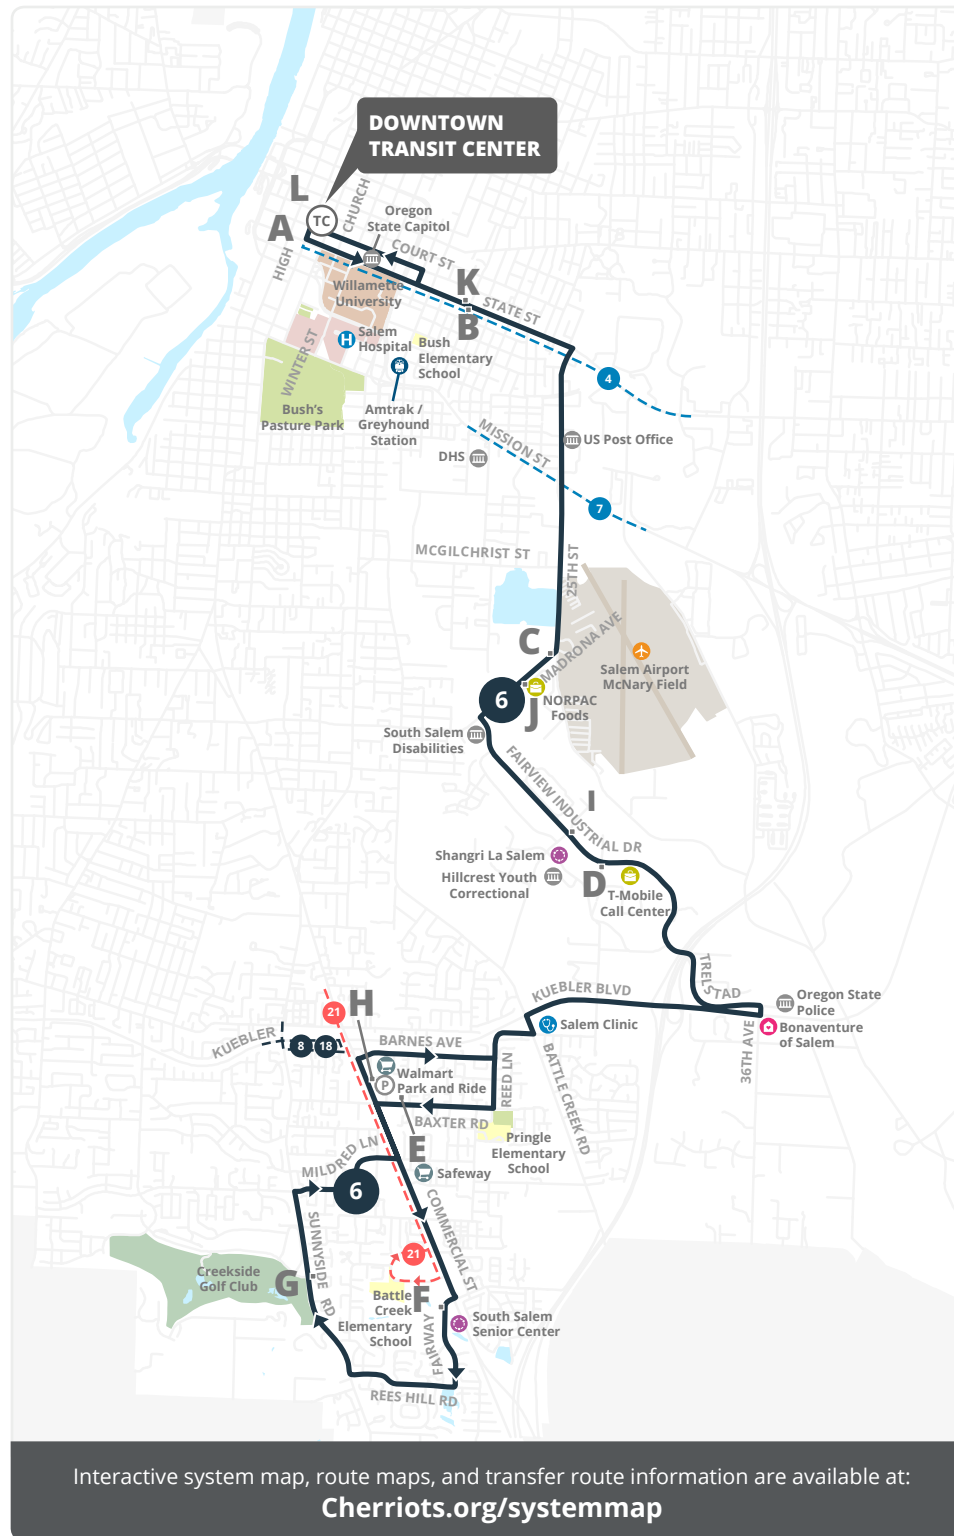

How to read the schedule

- Select the schedule for the day of the week and direction you are traveling.
- Select the prior timepoint closest to your boarding location based on the map on the reverse and match to the corresponding letters across the top of the schedule.
- Read down the column to the time you want to begin your trip.
- Please note all stops are not listed on this schedule. Your stop may be between timepoints. (See stop list)
- If the time is blank the bus does not serve that stop on that trip.

H Commercial @ Baxter

Timepoints are noted in **bold** and correspond with letters on the map and schedule.

Stop List | **To Downtown Transit Center**

H Commercial @ Baxter

- Barnes @ Les Schwab
- Barnes @ Reed
- Battle Creek @ Kuebler
- 32nd @ Litchfield
- 4050 Fairview Industrial

I Fairview Industrial @ 27th

- 3925 Fairview Industrial
- 3685 Fairview Industrial
- Fairview Industrial @ Madrona

J Madrona @ 22nd

- 2790 25th
- 25th @ Mission
- 25th @ Claude
- 25th @ Lee

K State @ 17th

- State @ 24th
- State @ 23rd
- State @ 21st

L Downtown Transit Center

- State @ 14th
- Court @ 12th
- Court @ Capitol
- Court @ Winter
- Court @ Cottage

Los tiempos están notados en letras **oscuras** y corresponde con letras en el mapa y el horario.