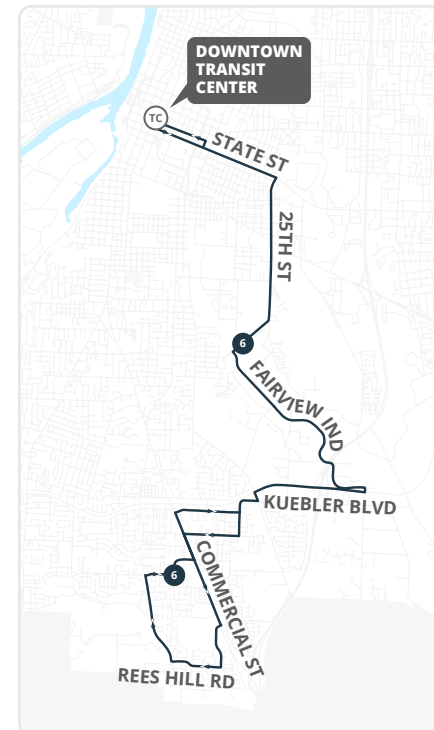

Effective
Sept. 5, 2021