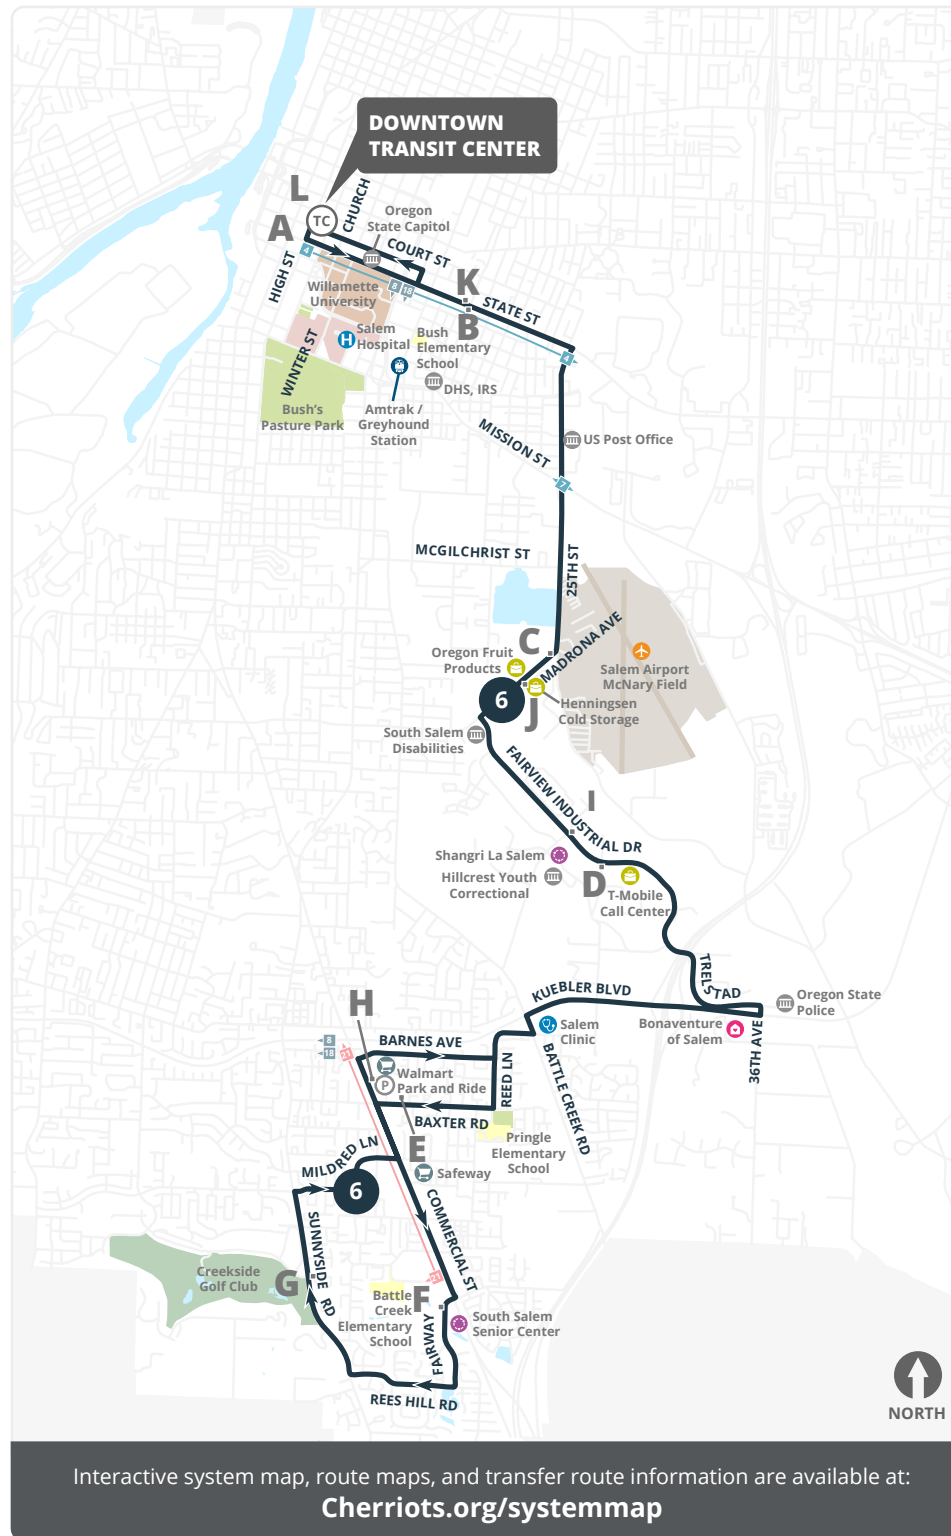

Stop List | **To South Salem**

A Downtown Transit Center - Bay E

- State @ Cottage
- State @ Capitol Bldg
- State @ 12th
- State @ 14th

B State @ 17th

- State @ 21st
- State @ 23rd
- State @ 24th
- 25th @ Lee
- 25th @ Claude
- 25th @ Helm
- 25th @ Mission
- 25th @ McGilchrist
- 2775 25th

Stop List | **To Downtown Transit Center**

H Commercial @ Baxter

- Barnes @ Les Schwab
- Barnes @ Reed
- Battle Creek @ Kuebler
- 32nd @ Litchfield
- 4050 Fairview Industrial

I Fairview Industrial @ 27th

- 3925 Fairview Industrial
- 3685 Fairview Industrial
- Fairview Industrial @ Madrona

J Madrona @ 22nd

- 2790 25th
- 25th @ Mission
- 25th @ Claude
- 25th @ Lee
- State @ 24th
- State @ 23rd
- State @ 21st

K State @ 17th

- State @ 14th
- Court @ 12th
- Court @ Capitol
- Court @ Winter
- Court @ Cottage

L Downtown Transit Center

Los tiempos están notados en letras **oscuras** y corresponde con letras en el mapa y el horario.