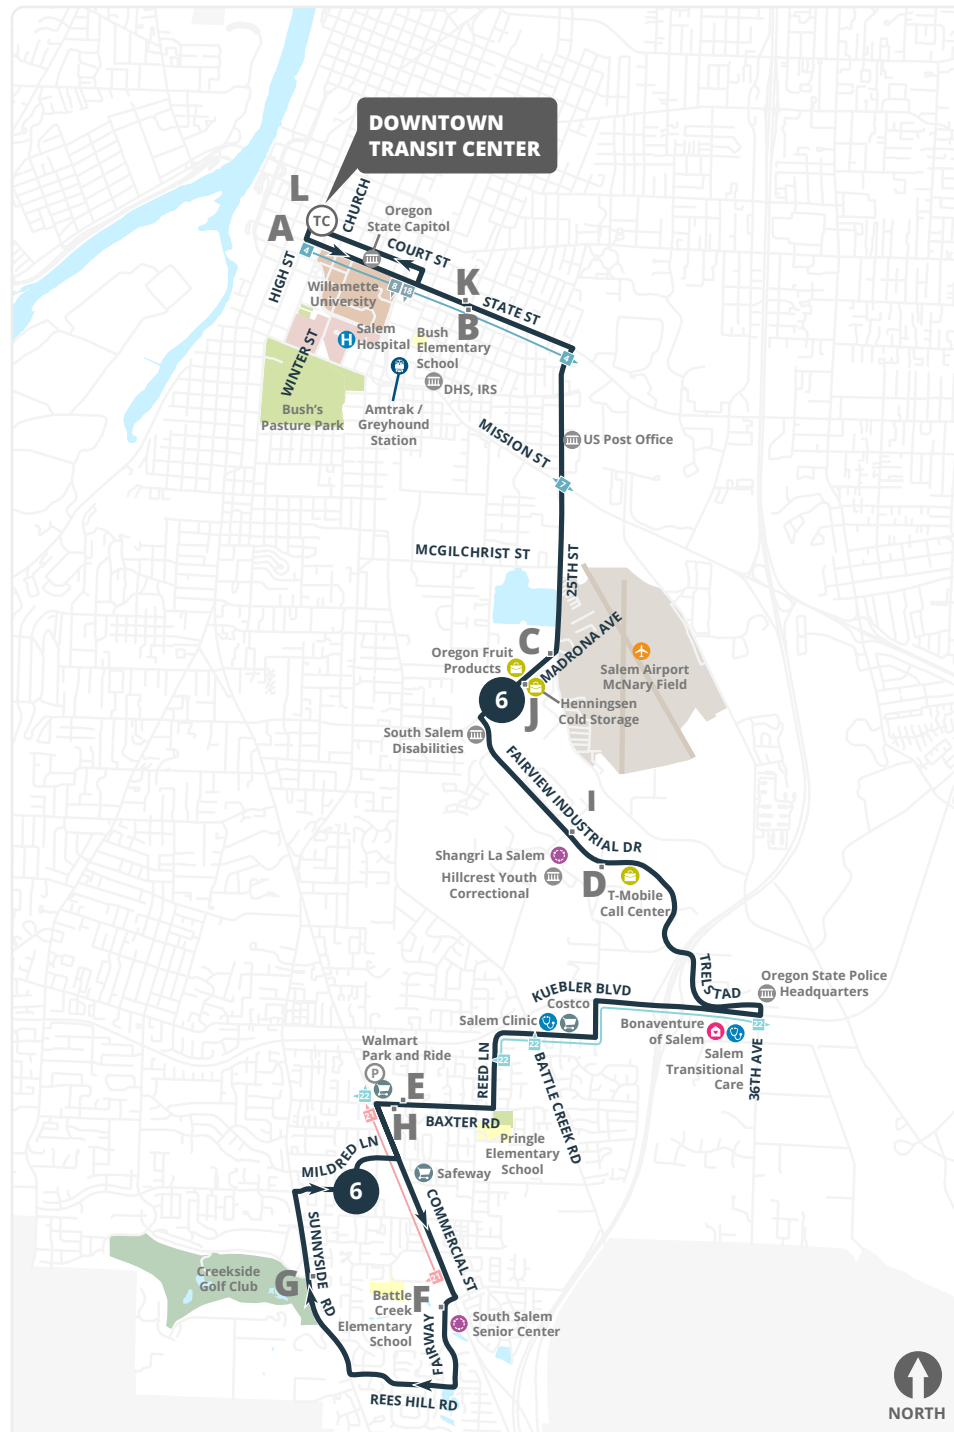

Planifique su viaje con Trip Planner!
Usando su ubicación de inicio, destino, y hora de viaje, el Trip Planner determinará la mejor ruta posible. Disponible a: Cherriots.org/es/tripplanner

Información accesible para lectores de pantalla en Cherriots.org/es/

Stop List | **To South Salem**

- A Downtown Transit Center - Bay E**
State @ Cottage
State @ Capitol Bldg
State @ 12th
State @ 14th
- B State @ 17th**
State @ 21st
State @ 23rd
State @ 24th
25th @ Lee
25th @ Claude
25th @ Helm
25th @ Mission
25th @ McGilchrist
2775 25th
- C Madrona @ 22nd**
Fairview Industrial @ Madrona
3831 Fairview Industrial
Fairview Industrial @ Reed
- D Fairview Industrial @ 27th**
4051 Fairview Industrial
32nd @ Litchfield
Boone @ 27th
Boone @ Battle Creek
Reed @ Barnes
Reed @ Shilo
Baxter @ Snowflake
- E Baxter @ Commercial**
Commercial @ Fabry
Commercial @ Wiltsey
Commercial @ Madras
Commercial @ Fairway
- F 6450 Fairway Ave**
Fairway @ Lexington
Fairway @ Rees Hill
Rees Hill @ Huntington
Rees Hill @ 14th
Sunnyside @ Neahkahnie
- G Sunnyside @ Cayuse**
Sunnyside @ Wiltsey
Sunnyside @ Mildred
Mildred @ Marstone
Commercial @ Fabry
- H Baxter @ Commercial**

Stop List | **To Downtown Transit Center**

- H Baxter @ Commercial**
Baxter @ Sugar Plum
Reed @ Shiloh
Reed @ Woodscape
Boone @ Battle Creek
Boone @ 27th
- I Fairview Industrial @ 27th**
3925 Fairview Industrial
3685 Fairview Industrial
Fairview Industrial @ Madrona
- J Madrona @ 22nd**
2790 25th
25th @ Mission
25th @ Claude
25th @ Lee
State @ 24th
State @ 23rd
State @ 21st
- K State @ 17th**
State @ 14th
Court @ 12th
Court @ Capitol
Court @ Winter
Court @ Cottage
- L Downtown Transit Center**

Timepoints are noted in **bold** and correspond with letters on the map and schedule.

Los tiempos están notados en letras **oscuras** y corresponde con letras en el mapa y el horario.

Interactive system map, route maps, and transfer route information are available at:
Cherriots.org/systemmap