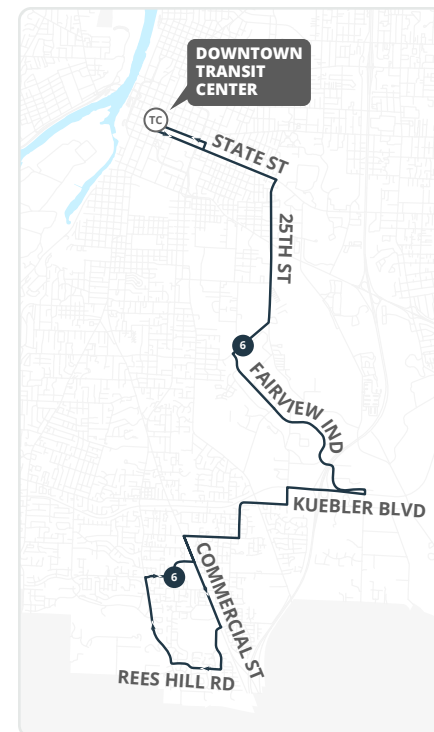

Fairview Industrial

Operates Monday-Saturday
Opera de lunes a sábado

60-MINUTE SERVICE
SERVICIO DE 60 MINUTOS