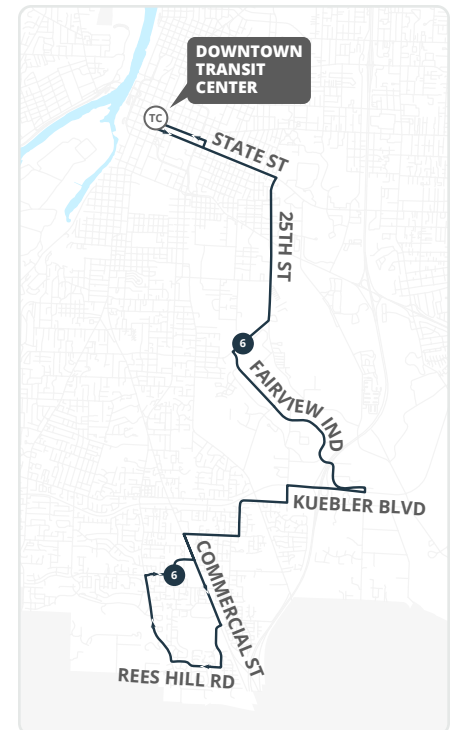

Fairview Industrial

Operates Monday-Saturday

Opera de lunes a sábado

60-MINUTE SERVICE

SERVICIO DE 60 MINUTOS