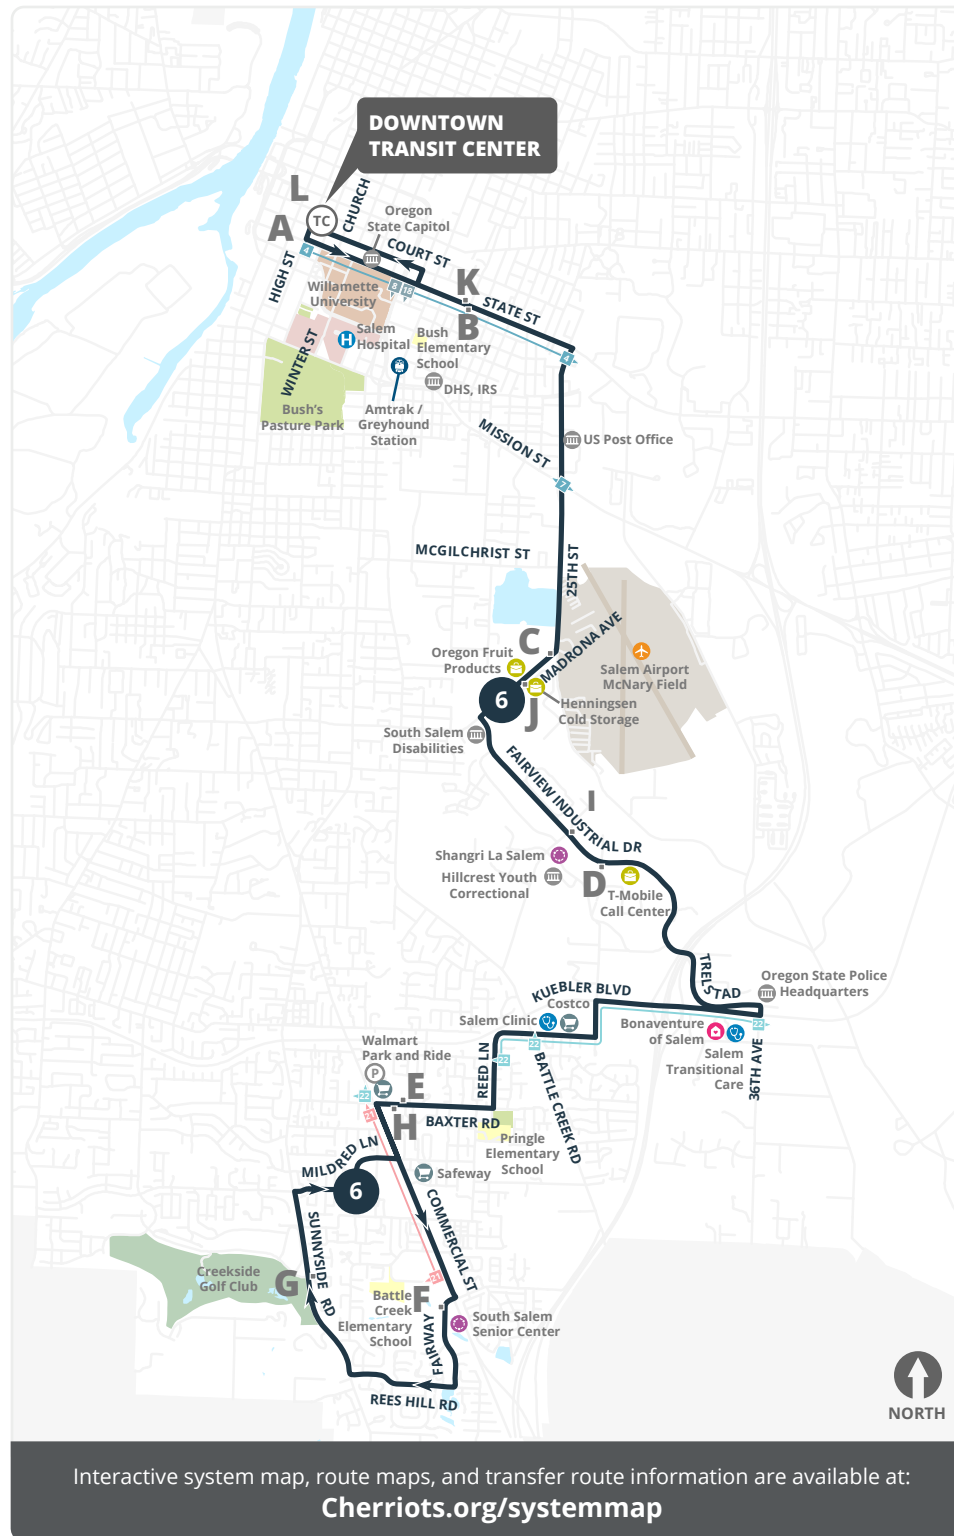

How to read the schedule

- Select the schedule for the day of the week and direction you are traveling.
- Select the prior timepoint closest to your boarding location based on the map on the reverse and match to the corresponding letters across the top of the schedule.
- Read down the column to the time you want to begin your trip.
- Please note all stops are not listed on this schedule. Your stop may be between timepoints. (See stop list.)
- If the time is blank the bus does not serve that stop on that trip.

H Baxter @ Commercial

Timepoints are noted in **bold** and correspond with letters on the map and schedule.

Stop List | **To Downtown Transit Center**

H Baxter @ Commercial

- Baxter @ Sugar Plum
- Reed @ Shiloh
- Reed @ Woodscape
- Boone @ Battle Creek
- Boone @ 27th

I Fairview Industrial @ 27th

- 3925 Fairview Industrial
- 3685 Fairview Industrial
- Fairview Industrial @ Madrona

J Madrona @ 22nd

- 2790 25th
- 25th @ Mission
- 25th @ Claude
- 25th @ Lee

K State @ 17th

- State @ 24th
- State @ 23rd
- State @ 21st

L Downtown Transit Center

- State @ 14th
- Court @ 12th
- Court @ Capitol
- Court @ Winter
- Court @ Cottage

L Downtown Transit Center

Los tiempos están notados en letras **oscuras** y corresponde con letras en el mapa y el horario.