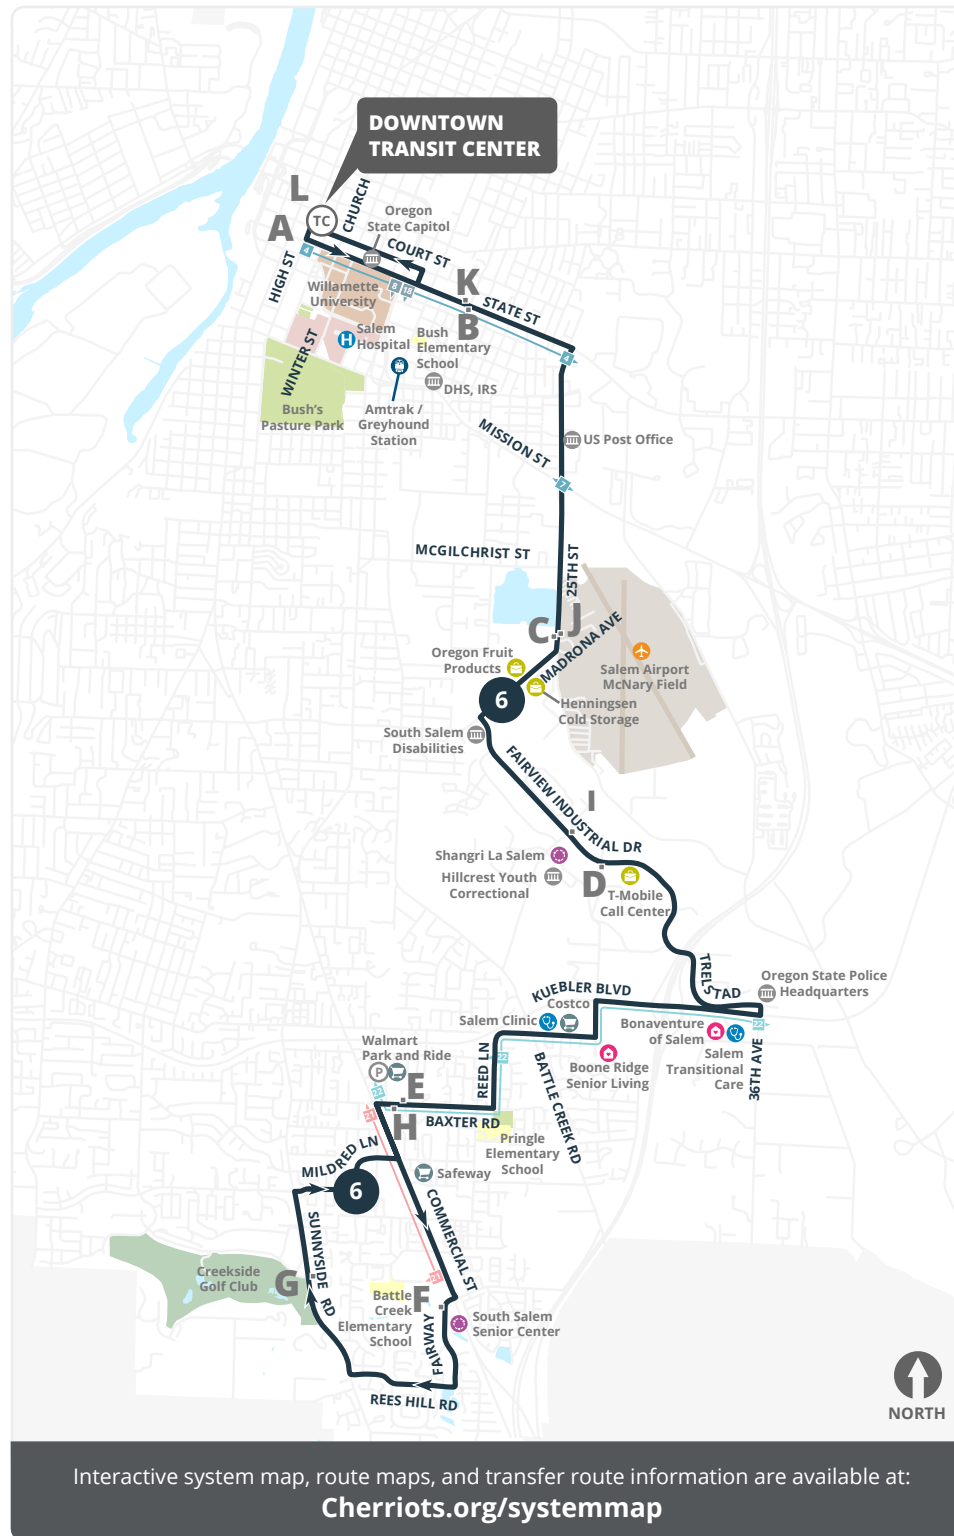

How to read the schedule

- Select the schedule for the day of the week and direction you are traveling.
- Select the prior timepoint closest to your boarding location based on the map on the reverse and match to the corresponding letters across the top of the schedule.
- Read down the column to the time you want to begin your trip.
- Please note all stops are not listed on this schedule. Your stop may be between timepoints. (See stop list.)
- If the time is blank the bus does not serve that stop on that trip.

H Baxter @ Commercial

Timepoints are noted in **bold** and correspond with letters on the map and schedule.

Stop List | **To Downtown Transit Center**

H Baxter @ Commercial

- Baxter @ Sugar Plum
- Reed @ Shiloh
- Reed @ Woodscape
- Boone @ Battle Creek
- Boone @ 27th

I Fairview Industrial @ 27th

- 3925 Fairview Industrial
- 3685 Fairview Industrial
- Fairview Industrial @ Madrona
- Madrona @ 22nd

J 25th @ Aviation Loop

- 25th @ Mission
- 25th @ Claude
- 25th @ Lee
- State @ 24th
- State @ 23rd
- State @ 21st

K State @ 17th

- State @ 14th
- Court @ 12th
- Court @ Capitol
- Court @ Winter
- Court @ Cottage

L Downtown Transit Center

Los tiempos están notados en letras **oscuras** y corresponde con letras en el mapa y el horario.