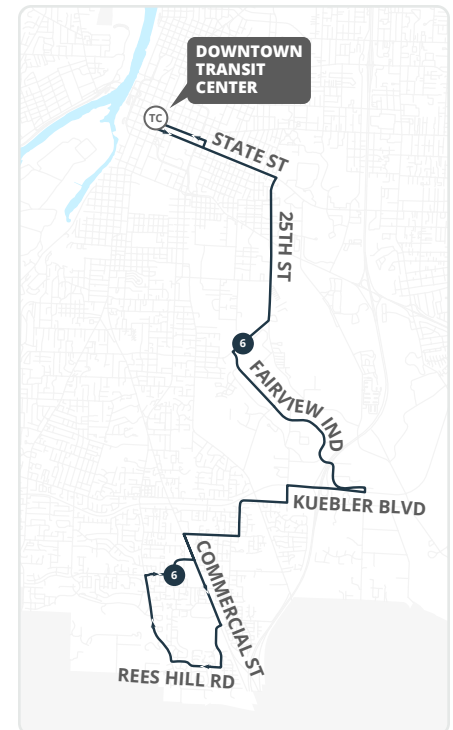

- Cherriots.org/alertas
- 503-588-2877

Cherriots.org
503-588-2877

220 High St. NE
Salem, OR 97301

printed on recycled paper

Fairview Industrial

Operates Monday-Saturday
Opera de lunes a sábado

60-MINUTE SERVICE
SERVICIO DE 60 MINUTOS