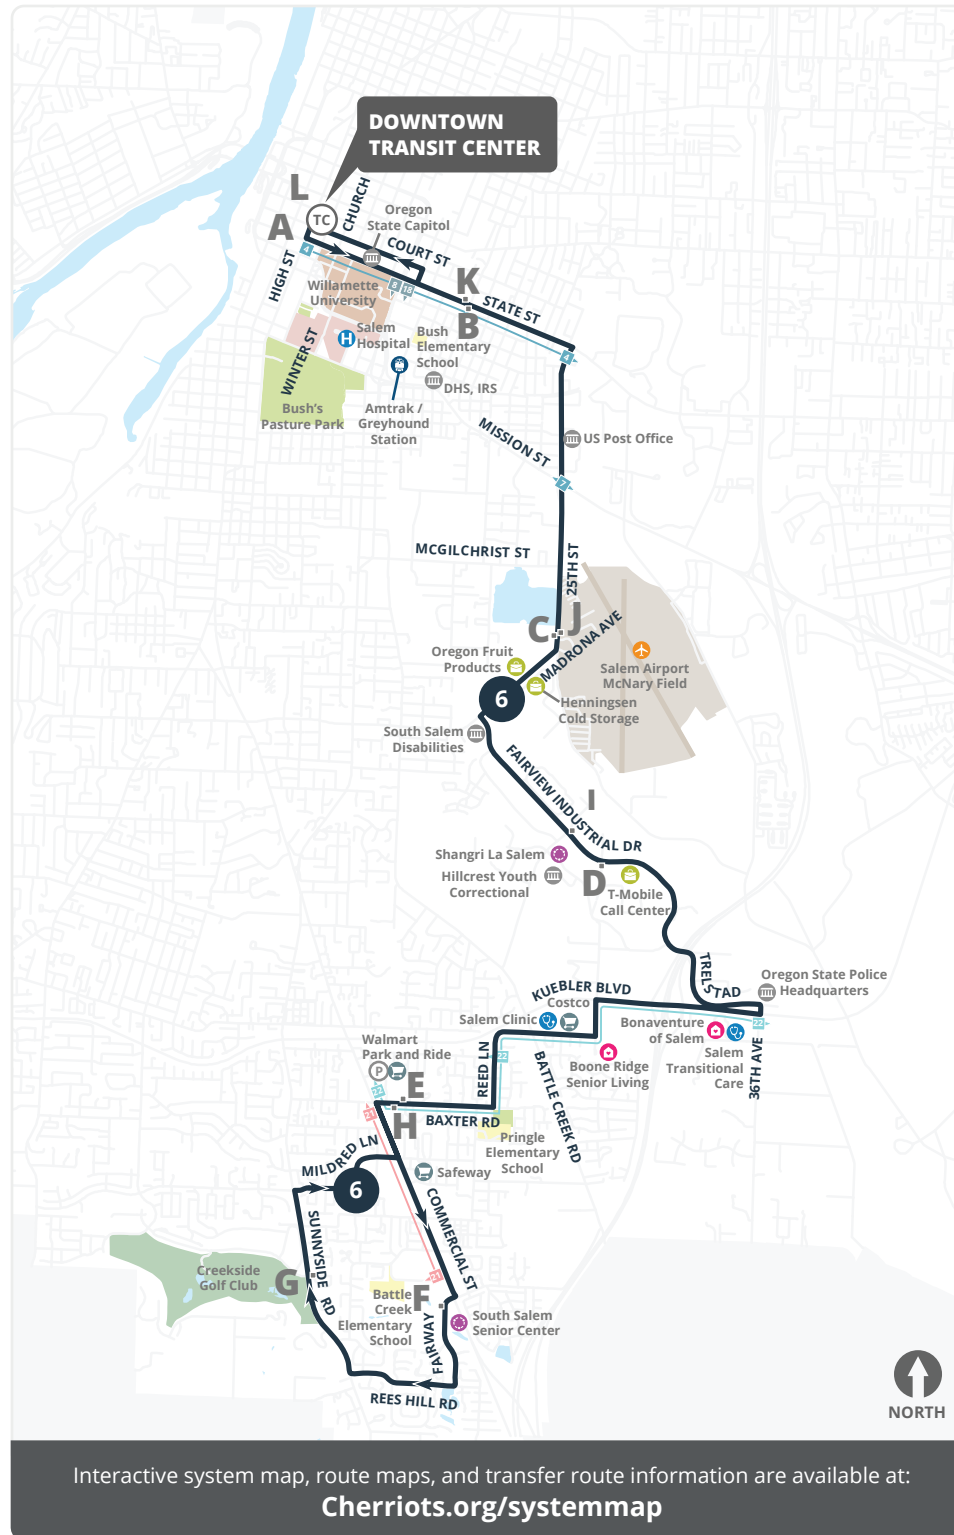

Stop List | **To South Salem**

A Downtown Transit Center - Bay E

- State @ Cottage
- State @ Capitol Bldg
- State @ 12th
- State @ 14th

B State @ 17th

- State @ 21st
- State @ 23rd
- State @ 24th
- 25th @ Lee
- 25th @ Claude
- 25th @ Helm
- 25th @ Mission
- 25th @ McGilchrist

Stop List | **To Downtown Transit Center**

H Baxter @ Commercial

- Baxter @ Sugar Plum
- Reed @ Shiloh
- Reed @ Woodscape
- Boone @ Battle Creek
- Boone @ 27th

I Fairview Industrial @ 27th

- 3925 Fairview Industrial
- 3685 Fairview Industrial
- Fairview Industrial @ Madrona
- Madrona @ 22nd

J 25th @ Aviation Loop

- 25th @ Mission
- 25th @ Claude
- 25th @ Lee
- State @ 24th
- State @ 23rd
- State @ 21st

K State @ 17th

- State @ 14th
- Court @ 12th
- Court @ Capitol
- Court @ Winter
- Court @ Cottage

L Downtown Transit Center

Los tiempos están notados en letras **oscuras** y corresponde con letras en el mapa y el horario.

Interactive system map, route maps, and transfer route information are available at: **Cherriots.org/systemmap**