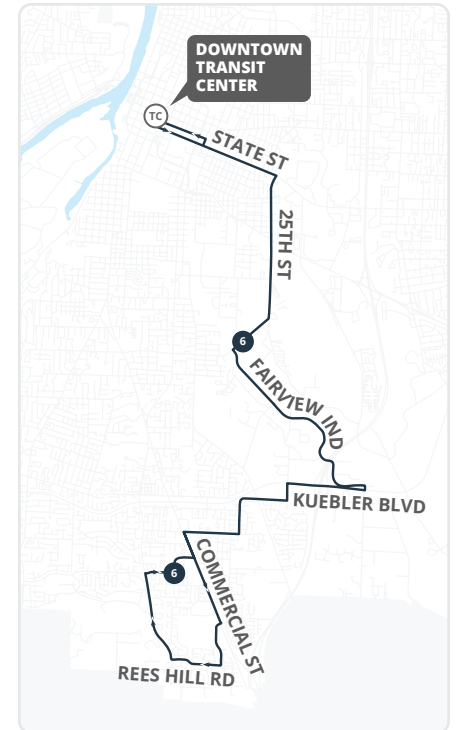

How to read the schedule

- Select the schedule for the day of the week and direction you are traveling.
- Select the prior timepoint closest to your boarding location based on the map on the reverse and match to the corresponding letters across the top of the schedule.
- Read down the column to the time you want to begin your trip.
- Please note all stops are not listed on this schedule. Your stop may be between timepoints. (See stop list.)
- If the time is blank the bus does not serve that stop on that trip.

- Cherriots.org/alertas
- 503-588-2877

Cherriots.org
503-588-2877

220 High St. NE
Salem, OR 97301

printed on recycled paper

Fairview Industrial

Operates Monday-Saturday
Opera de lunes a sábado

60-MINUTE SERVICE
SERVICIO DE 60 MINUTOS