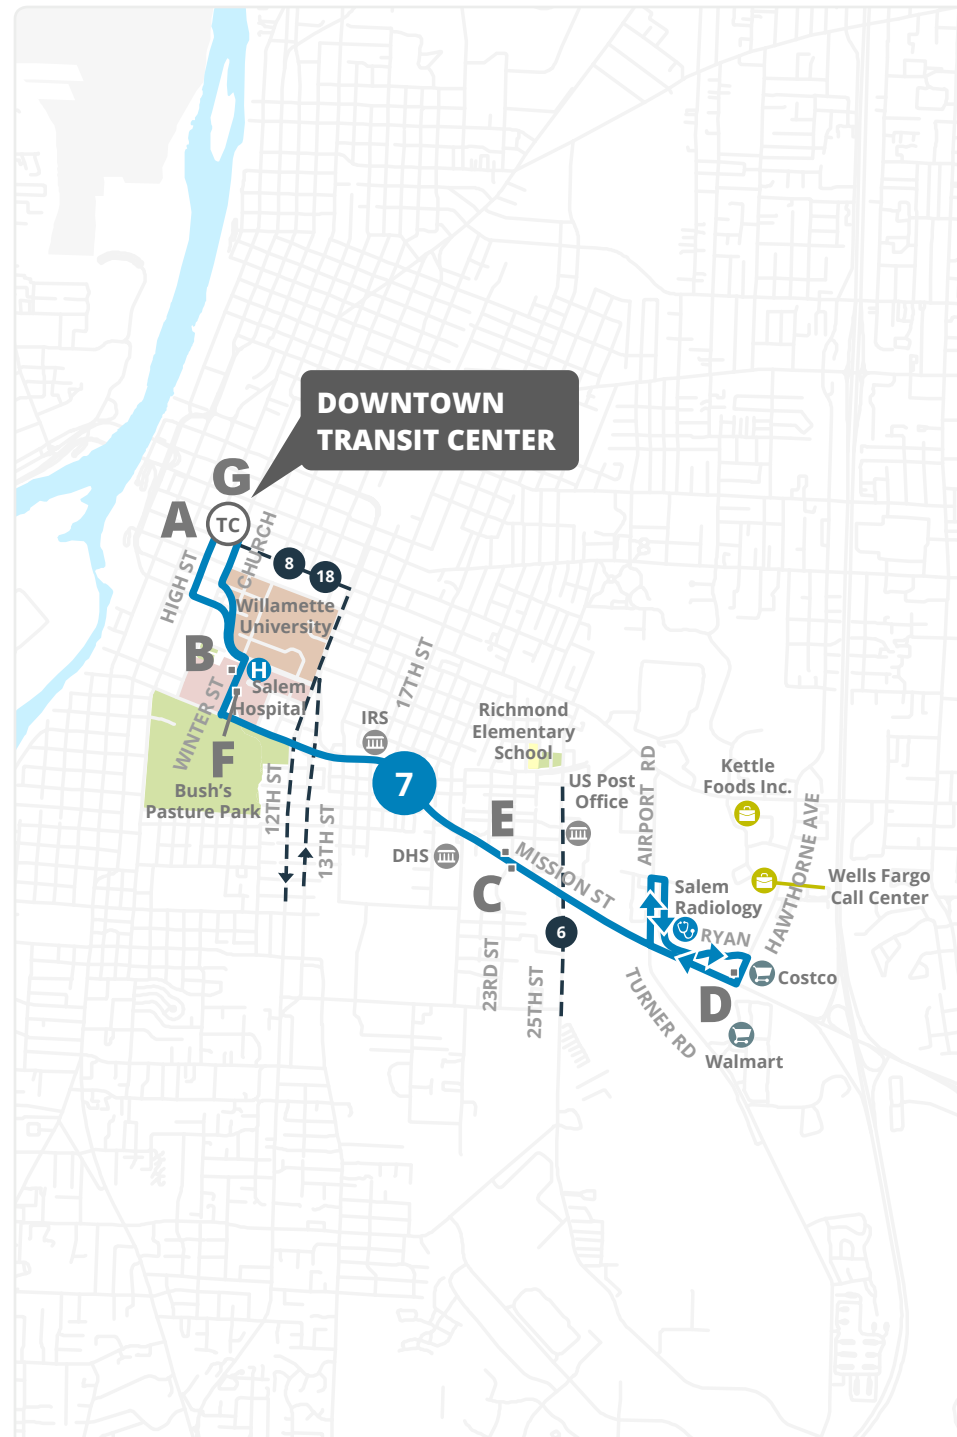

Información accesible para lectores de pantalla en [Cherriots.org/es/](https://www.cherriots.org/es/)

Stop List | **To Hawthorne**

A Downtown Transit Center - Bay G

Trade @ Church

B Winter @ Salem Hospital

Mission @ University

Mission @ 17th

Mission @ 20th

Mission @ Ford

C Mission @ 23rd

3000 Ryan Dr

Ryan @ Hawthorne

D Hawthorne @ Mission

Stop List | **To Downtown Transit Center**

D Hawthorne @ Mission

Mission @ 25th

E Mission @ 23rd

Mission @ Ford

Mission @ 21st

Mission @ 17th

Mission @ University

F Winter @ Salem Hospital

Pringle Pkwy @ Church

G Downtown Transit Center

Timepoints are noted in **bold** and correspond with letters on the map and schedule.

Los tiempos están notados en letras **oscuras** y corresponde con letras en el mapa y el horario.