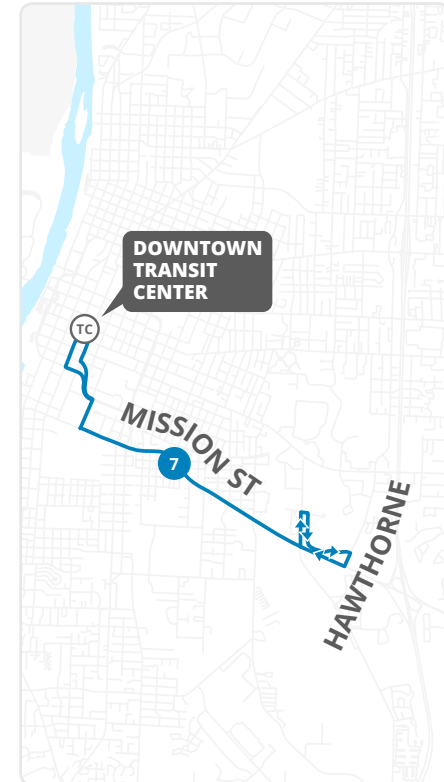

Effective
September 3, 2019