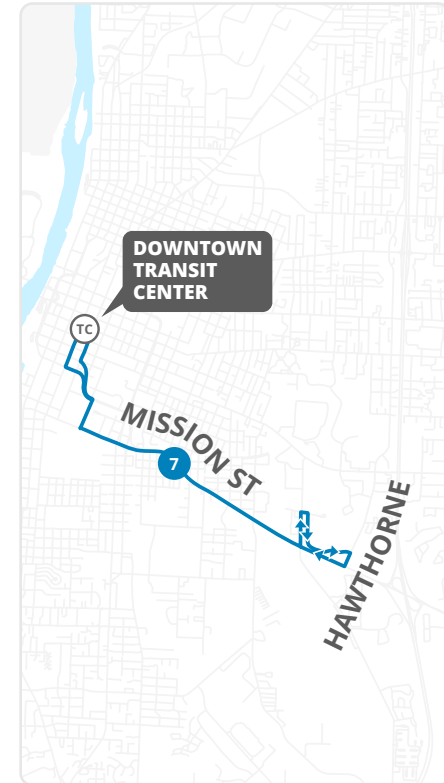

Mission Street

30-MINUTE SERVICE

SERVICIO DE 30 MINUTOS