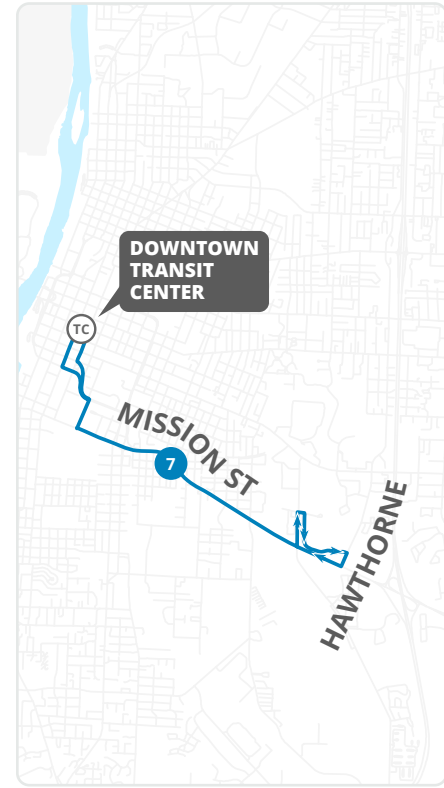

Effective
Sept. 5, 2021