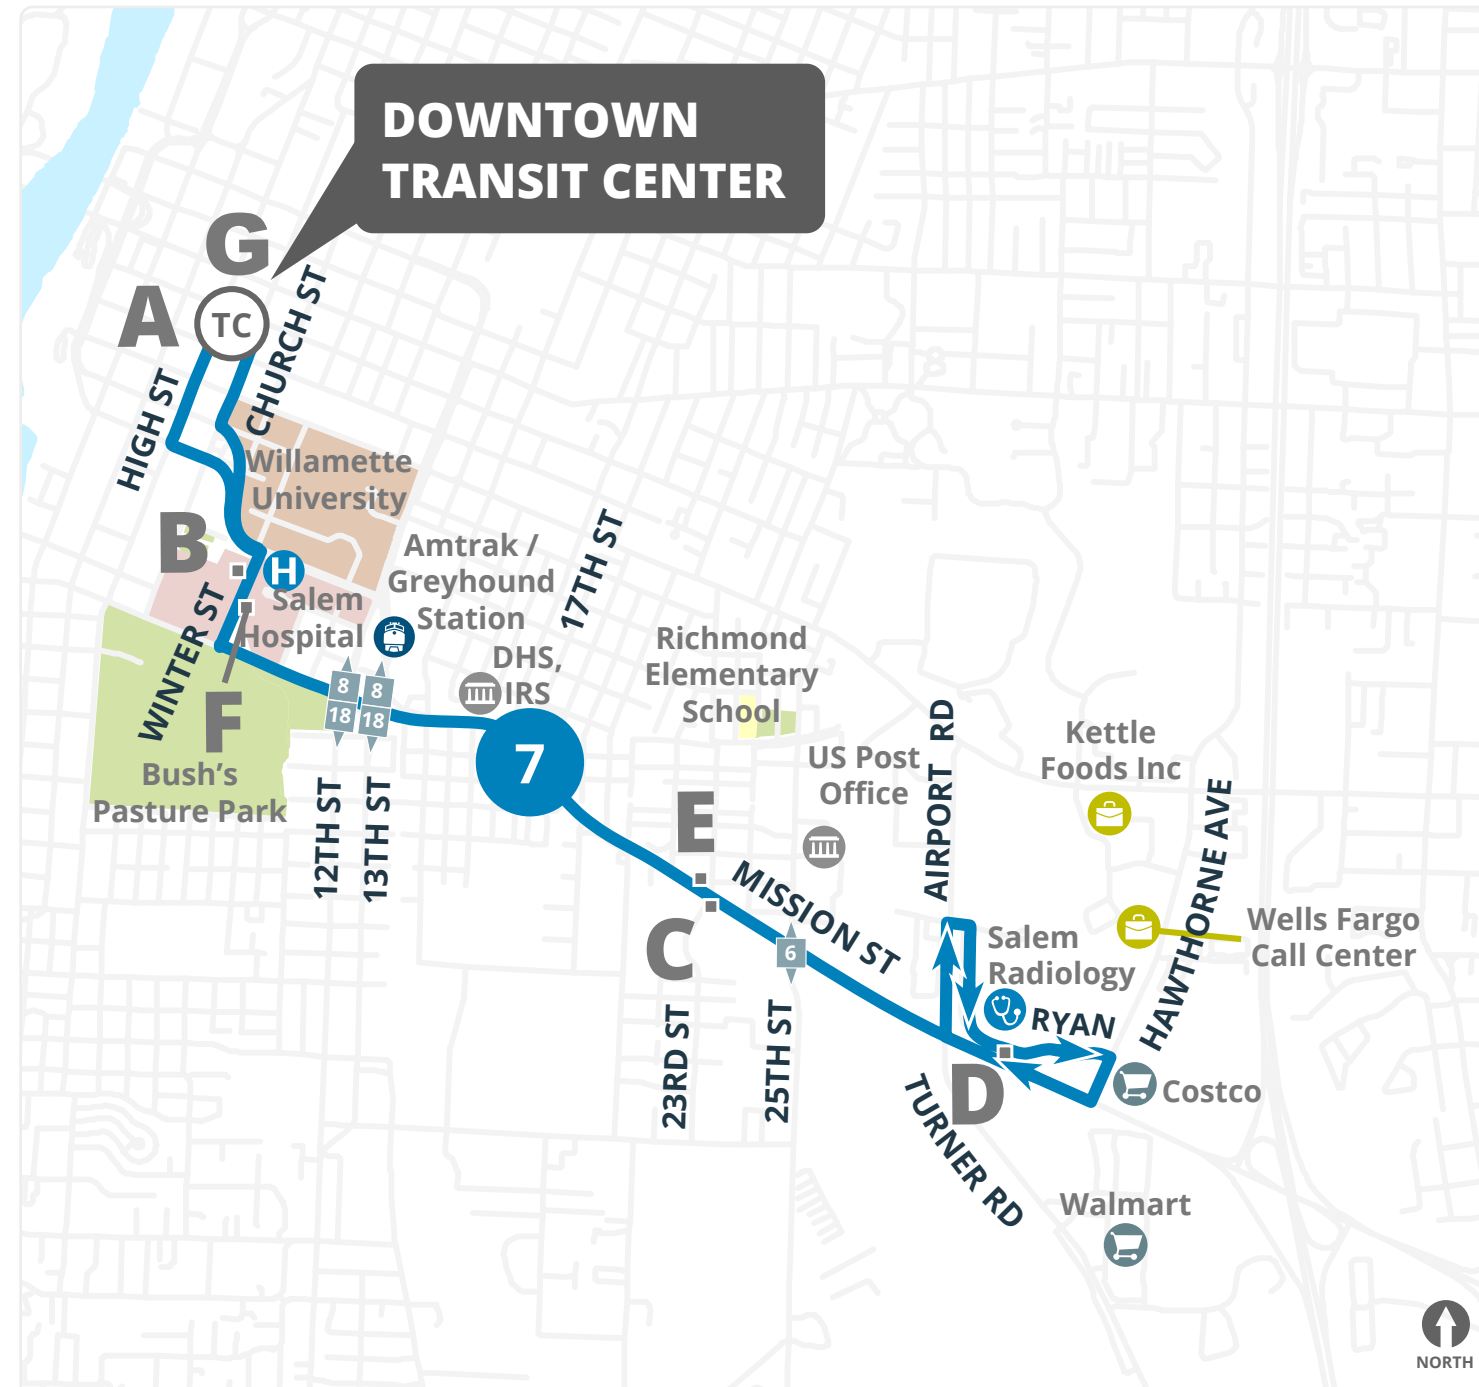

Información accesible para lectores de pantalla en [Cherriots.org/es/](https://cherriotsofseattle.org/es/) 

Stop List | **To Hawthorne**

A Downtown Transit Center - Bay G

Trade @ Church

B Winter @ Salem Hospital

Mission @ University

Mission @ 17th

Mission @ 20th

Mission @ Ford

C Mission @ 23rd

D 3000 Ryan Dr

Stop List | **To Downtown Transit Center**

D 3000 Ryan Dr

Ryan @ Hawthorne

Hawthorne @ Mission

Mission @ 25th

E Mission @ 23rd

Mission @ Ford

Mission @ 21st

Mission @ 17th

Mission @ University

F Winter @ Salem Hospital

Pringle Pkwy @ Church

G Downtown Transit Center

Timepoints are noted in **bold** and correspond with letters on the map and schedule.

Los tiempos están notados en letras **oscuras** y corresponde con letras en el mapa y el horario.