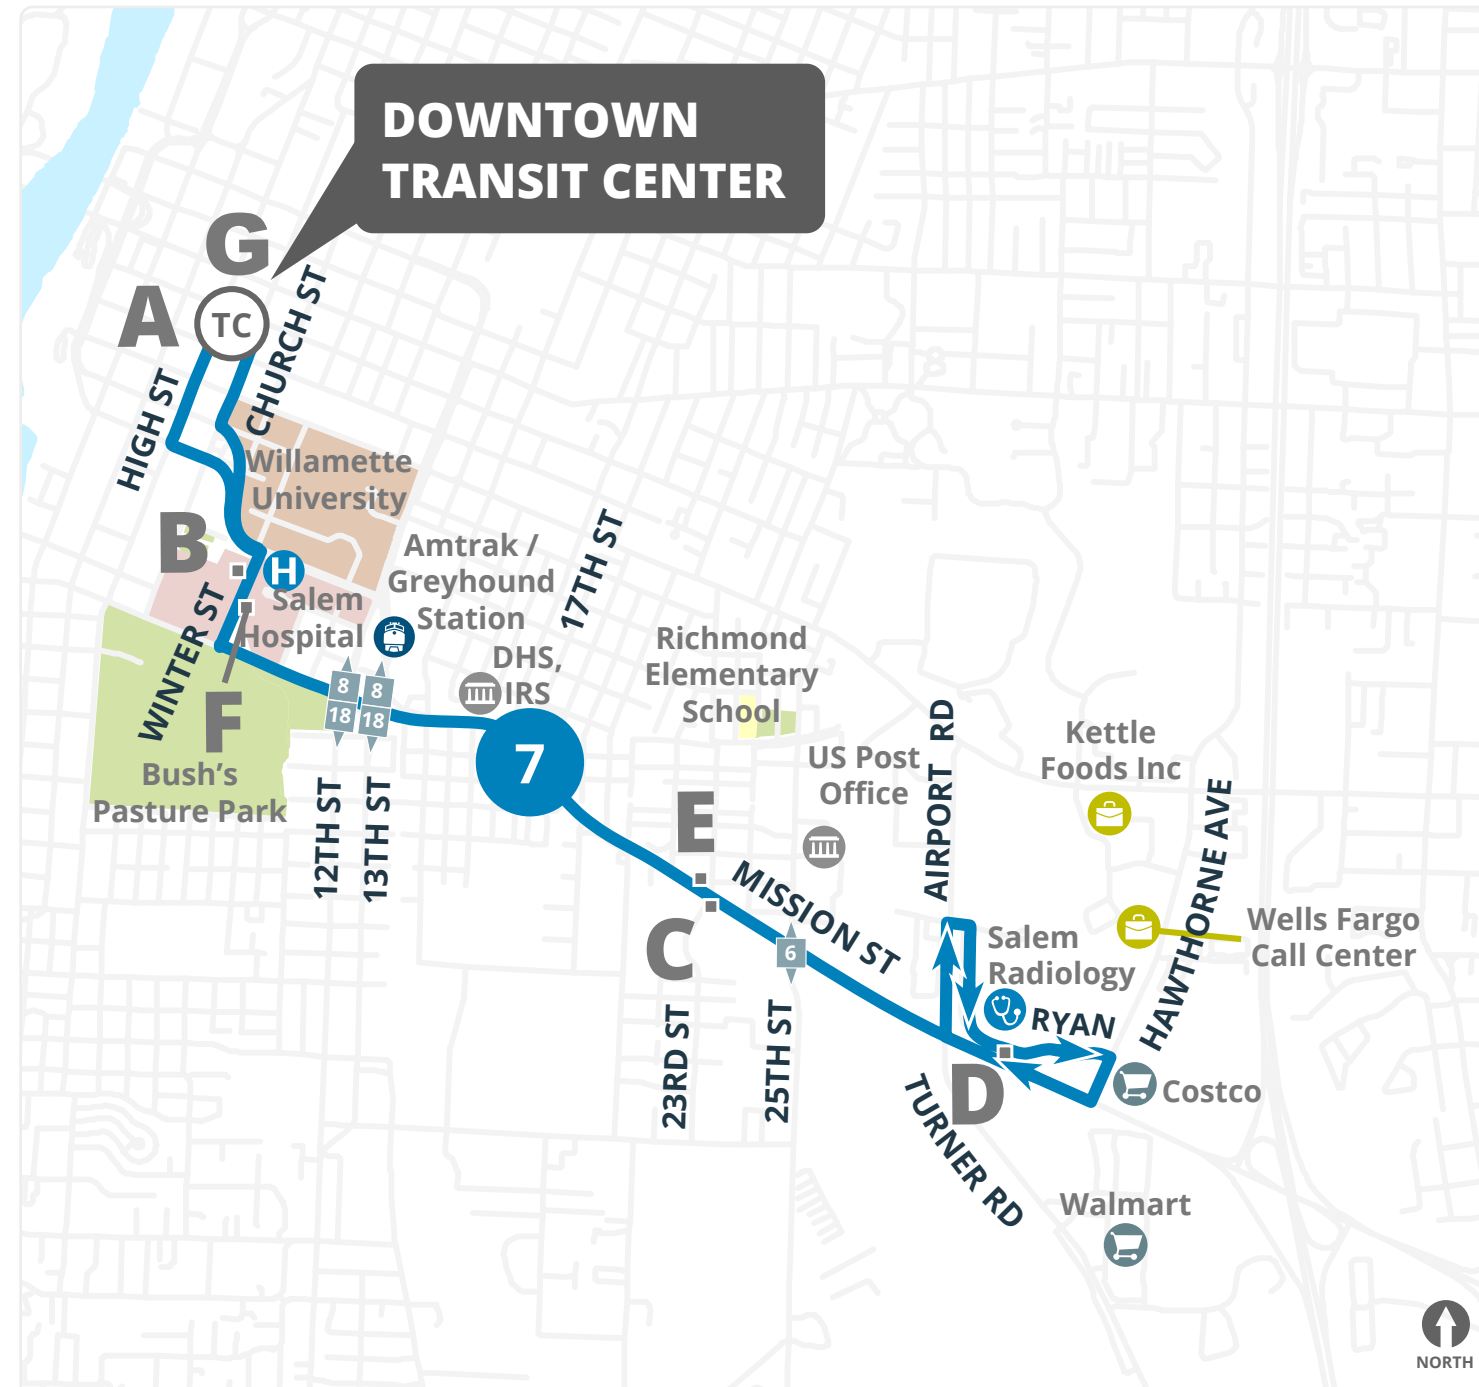

Información accesible para lectores de pantalla en [Cherriots.org/es/](https://cherriots.org/es/)

Stop List | **To Hawthorne**

A Downtown Transit Center - Bay G

Trade @ Church

B Winter @ Salem Hospital

Mission @ University

Mission @ 17th

Mission @ 20th

Mission @ Ford

C Mission @ 23rd

D 3000 Ryan Dr

Stop List | **To Downtown Transit Center**

D 3000 Ryan Dr

Ryan @ Hawthorne

Hawthorne @ Mission

Mission @ 25th

E Mission @ 23rd

Mission @ Ford

Mission @ 21st

Mission @ 17th

Mission @ University

F Winter @ Salem Hospital

Pringle Pkwy @ Church

G Downtown Transit Center

Timepoints are noted in **bold** and correspond with letters on the map and schedule.

Los tiempos están notados en letras **oscuras** y corresponde con letras en el mapa y el horario.