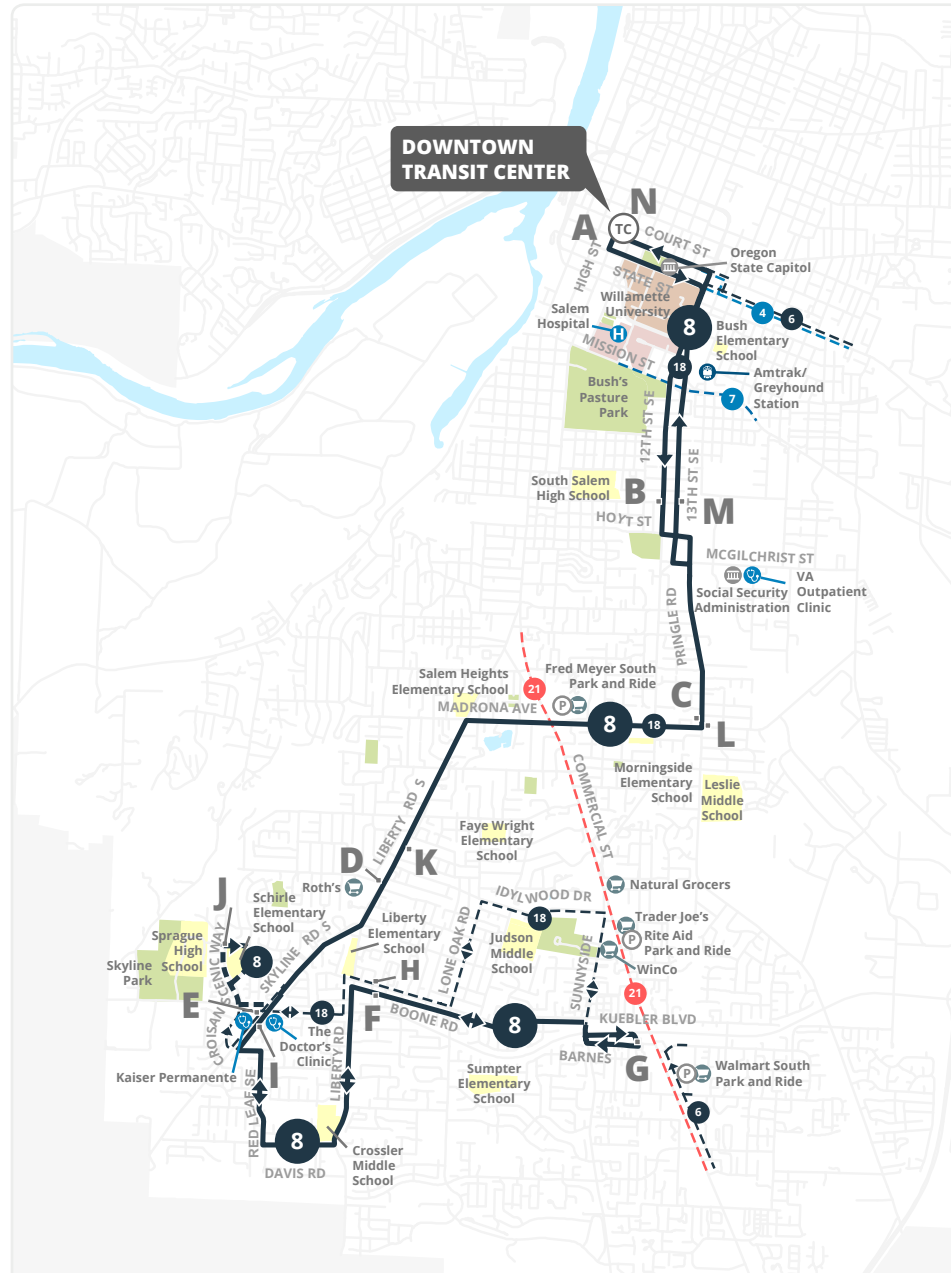

J Skyline @ Skyline Village

- Croisan @ Joseph** (school days only)
- Skyline @ Joseph
- Skyline @ Liberty Circle
- Liberty @ Hrubetz
- Liberty @ Gregory

K Liberty @ Friendship

- Liberty @ Vine
- Liberty @ Harvard
- Liberty @ Madrona
- Madrona @ Halifax
- Madrona @ Hillview
- Madrona @ Commercial
- Madrona @ Pioneer
- Madrona @ Peck

L Pringle @ Georgia

- Pringle @ Salishan
- Pringle @ Woodacre
- Pringle @ Peace
- McGilchrist @ Pringle
- 13th @ McGilchrist

M 13th @ Rural

- 13th @ Howard
- 13th @ Hines
- 13th @ Amtrak Station
- Court @ Capitol
- Court @ Winter
- Court @ Cottage

N Downtown Transit Center

Los tiempos están notados en letras **oscuras** y corresponde con letras en el mapa y el horario.

Shared
Route
Path

8 18

Route 8 and 18 schedules are offset to provide service every 30 minutes from Skyline Road to the Downtown Transit Center.

Interactive system map, route maps, and transfer route information are available at:
Cherriots.org/systemmap

Bus Fares

There are five types of passes:

- One-Ride cash fare
- Day Pass
- 30-Day Pass
- Universal Month Pass
- Annual Pass