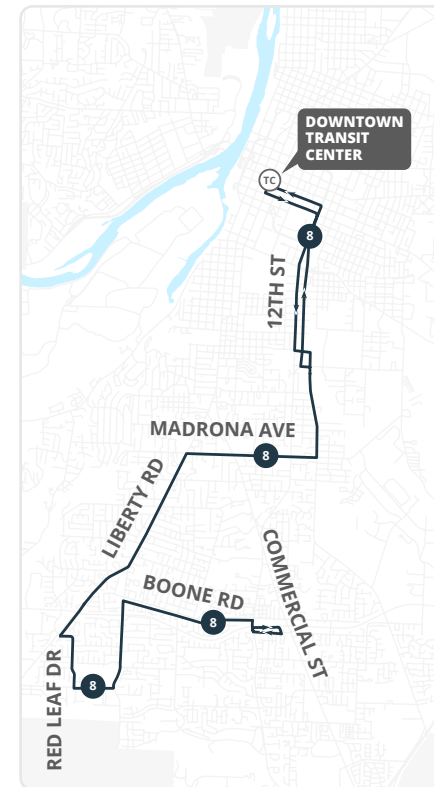

12th / Liberty
via Red Leaf

60-MINUTE SERVICE

SERVICIO DE 60 MINUTOS