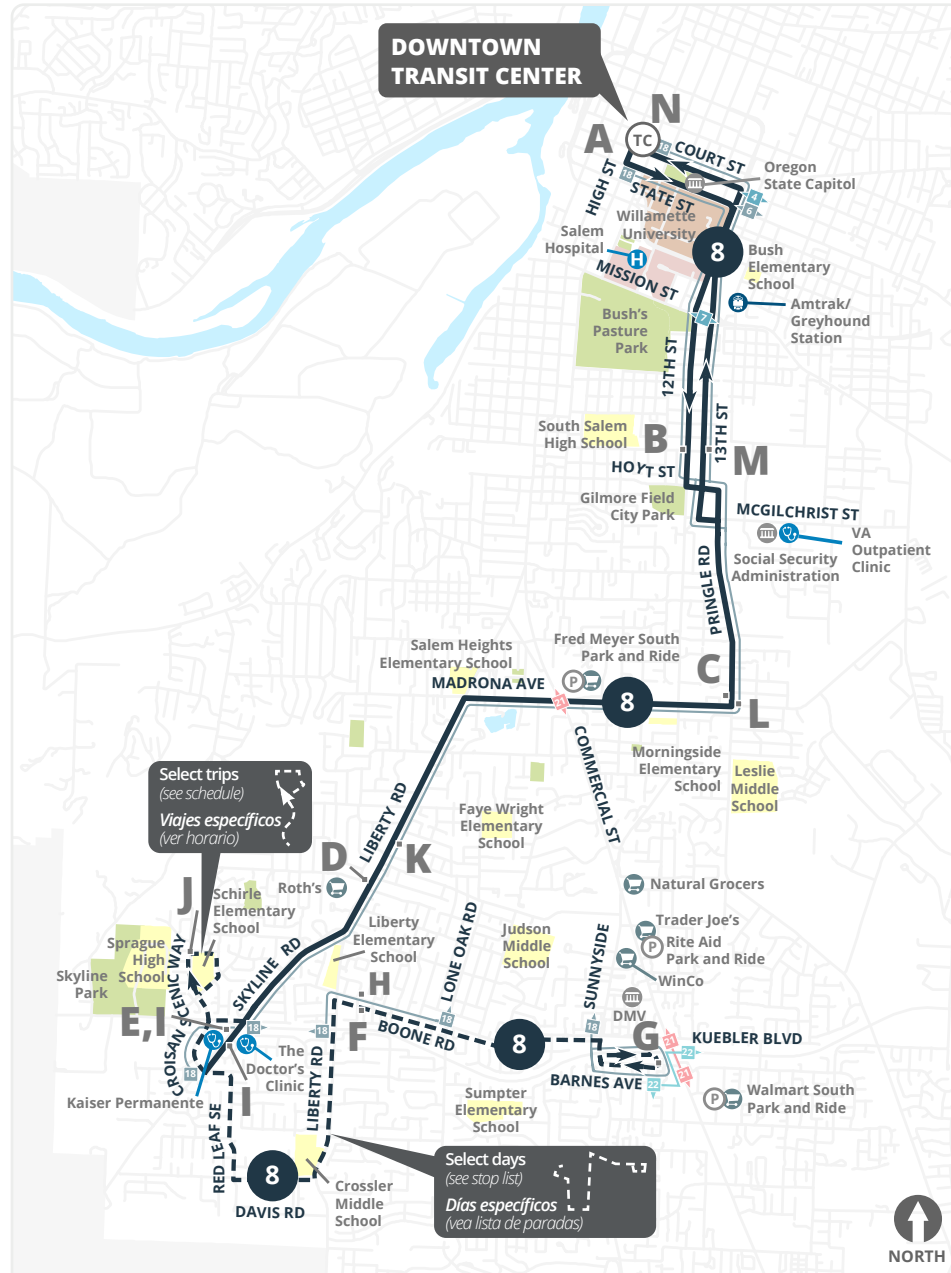

G Barnes @ Commercial

- Boone @ Sunnyside
- Boone @ Pam
- Boone @ Lone Oak
- Boone @ Nina

Stop List | **To Downtown Transit Center**

G Barnes @ Commercial

- Boone @ Sunnyside
- Boone @ Pam
- Boone @ Lone Oak
- Boone @ Nina

H Boone @ Cumberland

- Liberty @ Kuebler
- Liberty @ Kamela
- Liberty @ Rock Creek
- Davis @ Joynak
- Davis @ Stockton
- Red Leaf @ WaIn Creek
- Red Leaf @ Cedarcrest
- Red Leaf @ Summercrest
- Summercrest @ Skyline

I Skyline @ Skyline Village

I Skyline @ Kuebler (Sundays only)

- Croisan Scenic @ Red Oak (Sundays only)
- Croisan Scenic @ Country (Sundays only)

J Croisan @ Joseph (select trips)

- Skyline @ Joseph
- Skyline @ Liberty Circle
- Liberty @ Hrubetz
- Liberty @ Gregory

K Liberty @ Friendship

L Pringle @ Georgia

- Pringle @ Salishan
- Pringle @ Woodacre
- Pringle @ Peace
- McGilchrist @ Pringle
- 13th @ McGilchrist

M 13th @ Rural

- 13th @ Howard
- 13th @ Hines
- 13th @ Amtrak Station
- Court @ Capitol
- Court @ Winter
- Court @ Cottage

N Downtown Transit Center

These stops are not served on Sundays. Estas paradas no están servidas los domingos.

These stops are not served on Sundays. Estas paradas no están servidas los domingos.

Timepoints are noted in **bold** and correspond with letters on the map and schedule.

Los tiempos están notados en letras **oscuras** y corresponde con letras en el mapa y el horario.

Shared Route Path

Route 8 and 18 schedules are offset to provide service every 30 minutes from Skyline Road to the Downtown Transit Center.

Interactive system map, route maps, and transfer route information are available at:

Cherriots.org/systemmap

Bus Fares

There are four types of passes:

- One-Ride cash fare
- Day Pass
- 30-Day Pass
- Annual Pass

More details at Cherriots.org/fares.

Tarifas de autobús

Hay cuatro tipos de pases:

- Un-Viaje
- Pase del Día
- Pase de 30 Días
- Pase Anual

Más detalles a Cherriots.org/tarifas.

Where to purchase bus passes

(available pass types vary by location)

- Cherriots Customer Service
- Chemeketa College Bookstore
- Roth's (Salem stores only)
- Safeway (Salem-Keizer stores only)
- Umopass.com or on the Umo app

Dónde comprar pases de autobús

(La disponibilidad y clase del pase varían por ubicación)

- Servicio al Cliente de Cherriots
- Librería de Chemeketa College
- Roth's (solamente tiendas de Salem)
- Safeway (solamente tiendas de Salem-Keizer)
- Umopass.com o en la aplicación Umo

Detours

Routes may go on detour due to weather or road construction. Check detour updates at:

- Cherriots.org/alerts
- 503-588-2877

Desvíos

Las rutas pueden desviarse debido al clima o la construcción de carreteras. Revise las actualizaciones de desvíos a:

- Cherriots.org/alertas
- 503-588-2877

Cherriots.org
503-588-2877

220 High St. NE
Salem, OR 97301

printed on recycled paper