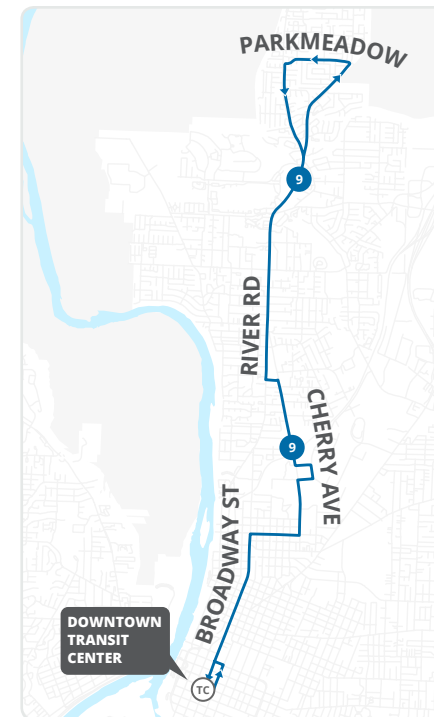

60-minute service all other times

Servicio de 60 minutos todas las otras horas

Effective
September 3, 2019