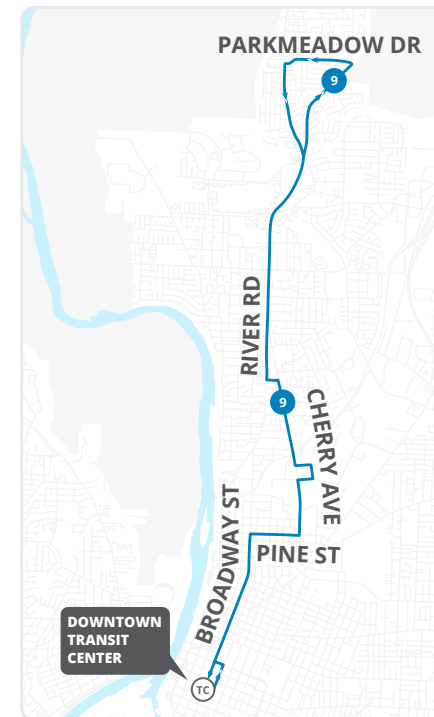

Cherry / River Road

30-MINUTE SERVICE

Weekdays 6:30 a.m. - 9 p.m.

SERVICIO DE 30 MINUTOS

Días de semana 6:30 a.m. - 9 p.m.

60-minute service all other times

Servicio de 60 minutos todas las otras horas