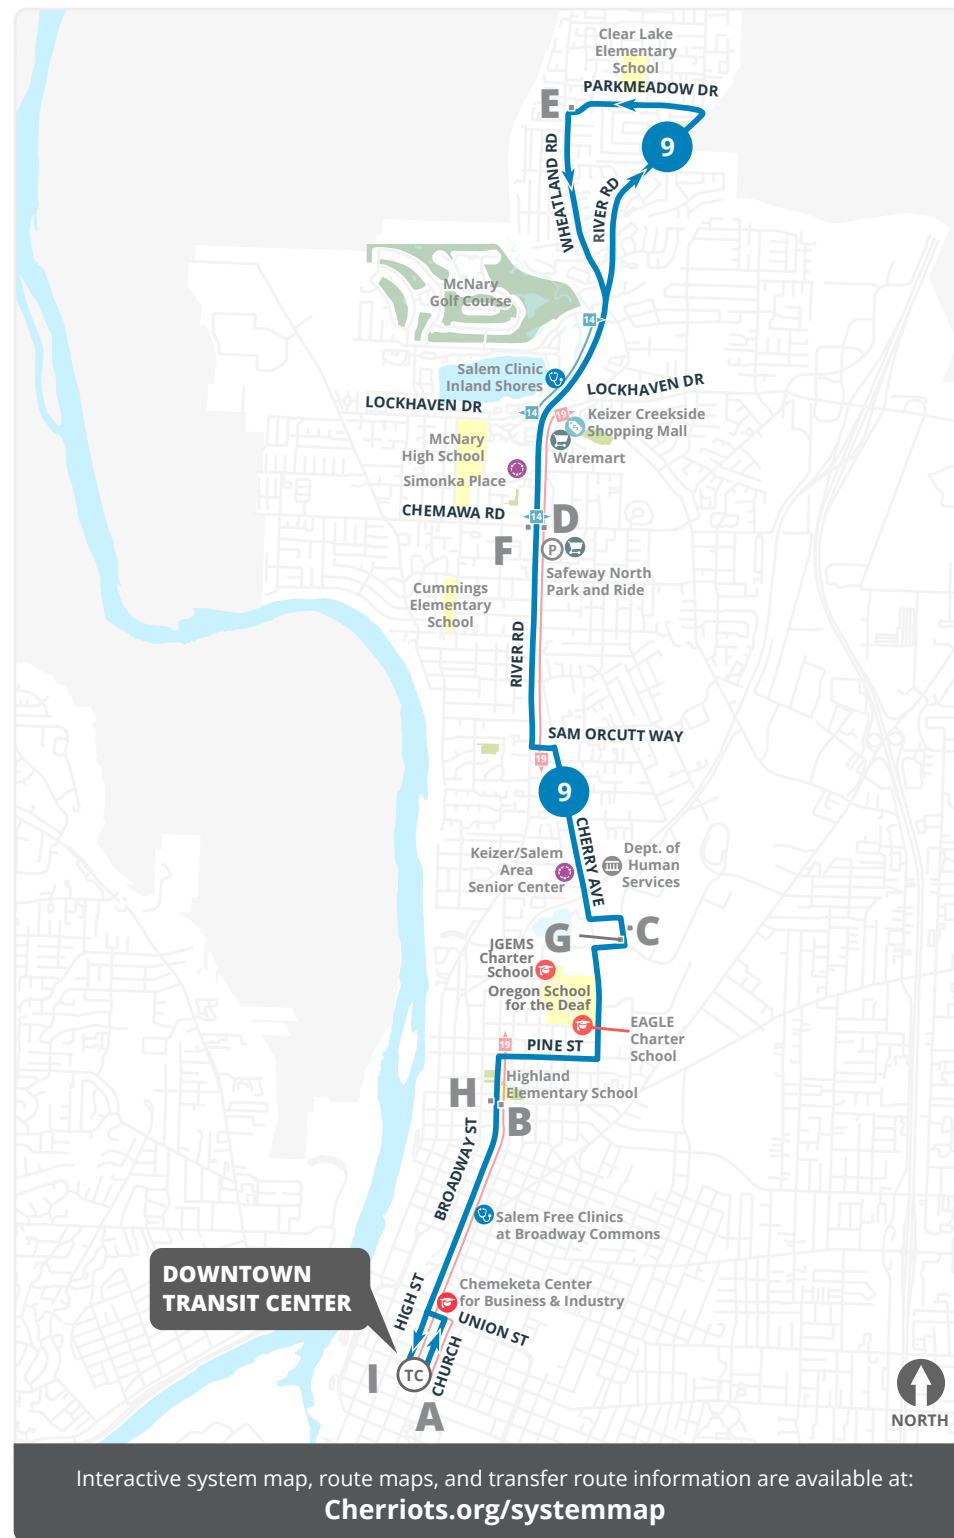

Stop List | **To Parkmeadow**

A Downtown Transit Center - Bay Q

- Union @ High
- High @ Willow
- Broadway @ Belmont
- Broadway @ Market
- Broadway @ Shipping
- Broadway @ Madison

B Broadway @ Academy

- Broadway @ Pine
- Pine @ Maple
- Cherry @ Hickory

E Parkmeadow @ Wheatland

Timepoints are noted in **bold** and correspond with letters on the map and schedule.

Stop List | **To Downtown Transit Center**

E Parkmeadow @ Wheatland

- Wheatland @ Ridgecrest
- Wheatland @ Russett
- Wheatland @ McNary Heights
- Wheatland @ River Rd
- River Rd @ McNary Estates
- River Rd @ Promenade
- River Rd @ Claggett

F River Rd @ Chemawa

- River Rd @ Dearborn
- River Rd @ Cummings
- River Rd @ Manbrin
- Cherry @ Shady
- Cherry @ Weeks
- Cherry @ Plymouth

G Del Webb @ Salem Industrial

- Cherry @ Locust
- Pine @ Maple
- Pine @ 5th

H Broadway @ Columbia

- Broadway @ Jefferson
- Broadway @ Shipping
- Broadway @ Gaines
- Broadway @ Belmont
- High @ Division

I Downtown Transit Center

Los tiempos están notados en letras **oscuras** y corresponde con letras en el mapa y el horario.