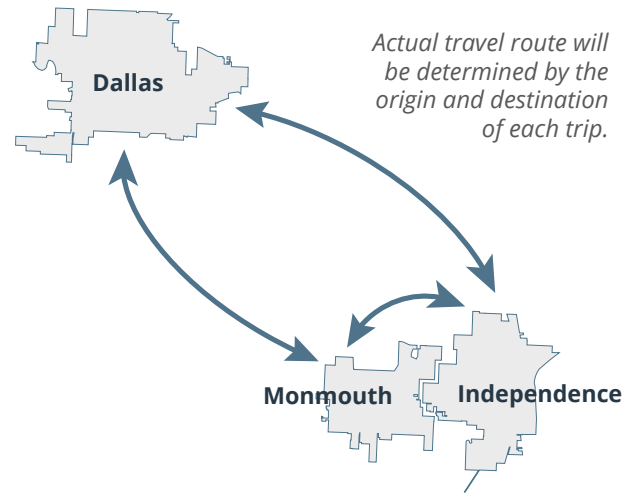

Polk County Flex is an origin-to-destination service in and between Dallas, Independence, and Monmouth open to all riders with no application required. The cost is the same as other Cherriots Regional routes, but this service does not have fixed stops.

Rides on the Polk County Flex must be scheduled the day before the trip by 5 p.m. (Monday trips must be booked the Friday before by 5 p.m.) Reservations are on a first come first served basis. Please note the number of trips may be limited in order to keep the bus on schedule. To book a trip, call the Cherriots call center at 503-315-5544.

Interactive system map, route maps, and transfer route information are available at:
Cherriots.org/systemmap

Weekdays <i>Días de semana</i>	
Service available in Independence / Monmouth	Service available in Dallas
7:00-7:30a	7:45-8:15a
8:00-8:30a	8:45-9:15a
8:30-9:00a	9:15-9:45a
11:00-11:30a	10:15-10:45a
12:30-1:00p	11:45a-12:15p
2:00-2:30p	1:15-1:45p
3:30-4:00p	2:45-3:15p
4:45-5:15p	4:00-4:30p