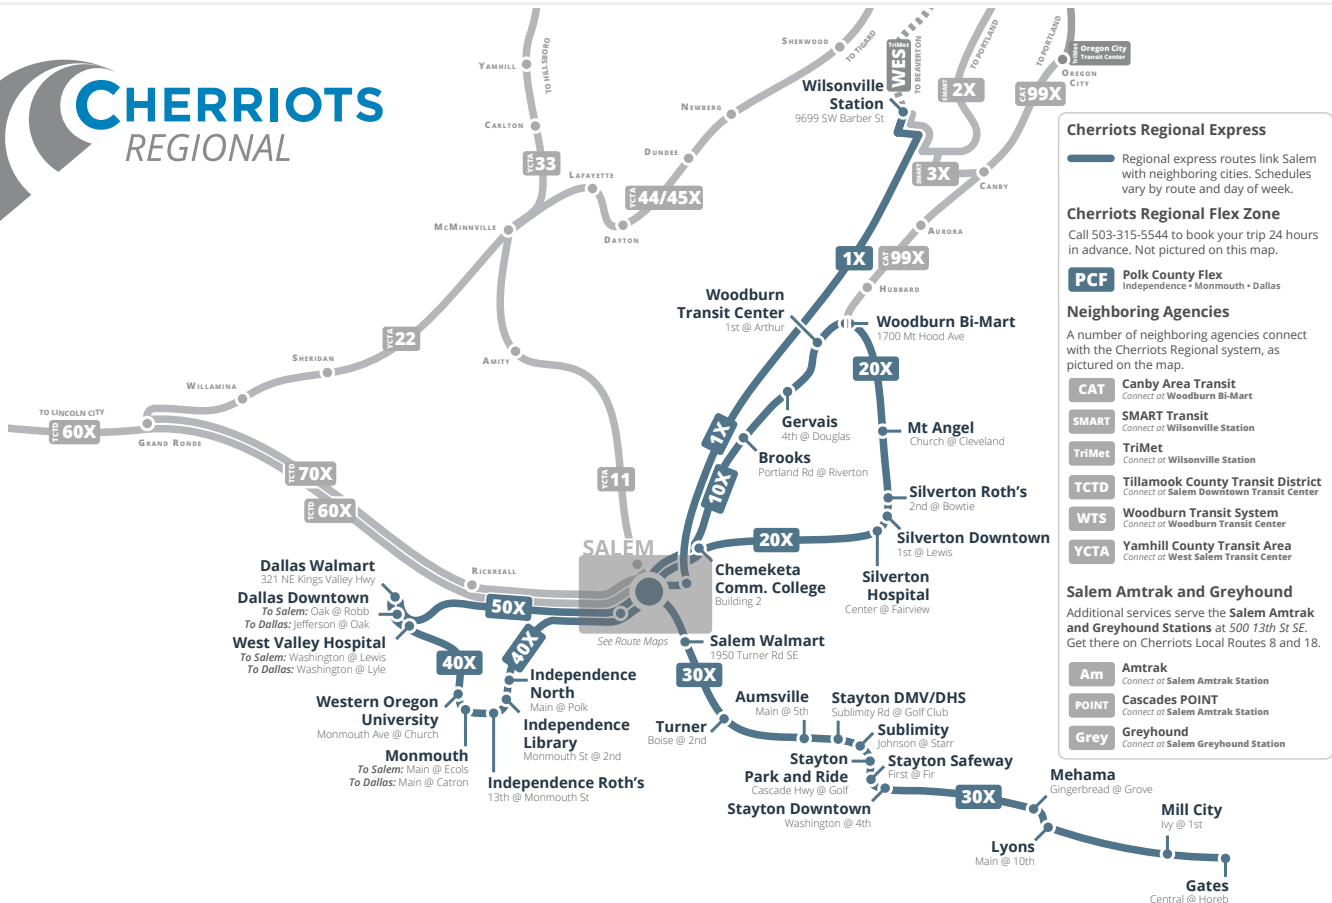

Polk County Flex is an origin-to-destination service in and between Dallas, Independence, and Monmouth open to all riders with no application required. The cost is the same as other Cherriots Regional routes, but this service does not have fixed stops.

Interactive system map, route maps, and transfer route information are available at:
Cherriots.org/systemmap

Weekdays <i>Días de semana</i>	
Service available in Independence / Monmouth	Service available in Dallas
7:00-7:30a	7:45-8:15a
8:00-8:30a	8:45-9:15a
8:30-9:00a	9:15-9:45a
11:00-11:30a	10:15-10:45a
12:30-1:00p	11:45a-12:15p
2:00-2:30p	1:15-1:45p
3:30-4:00p	2:45-3:15p
4:45-5:15p	4:00-4:30p