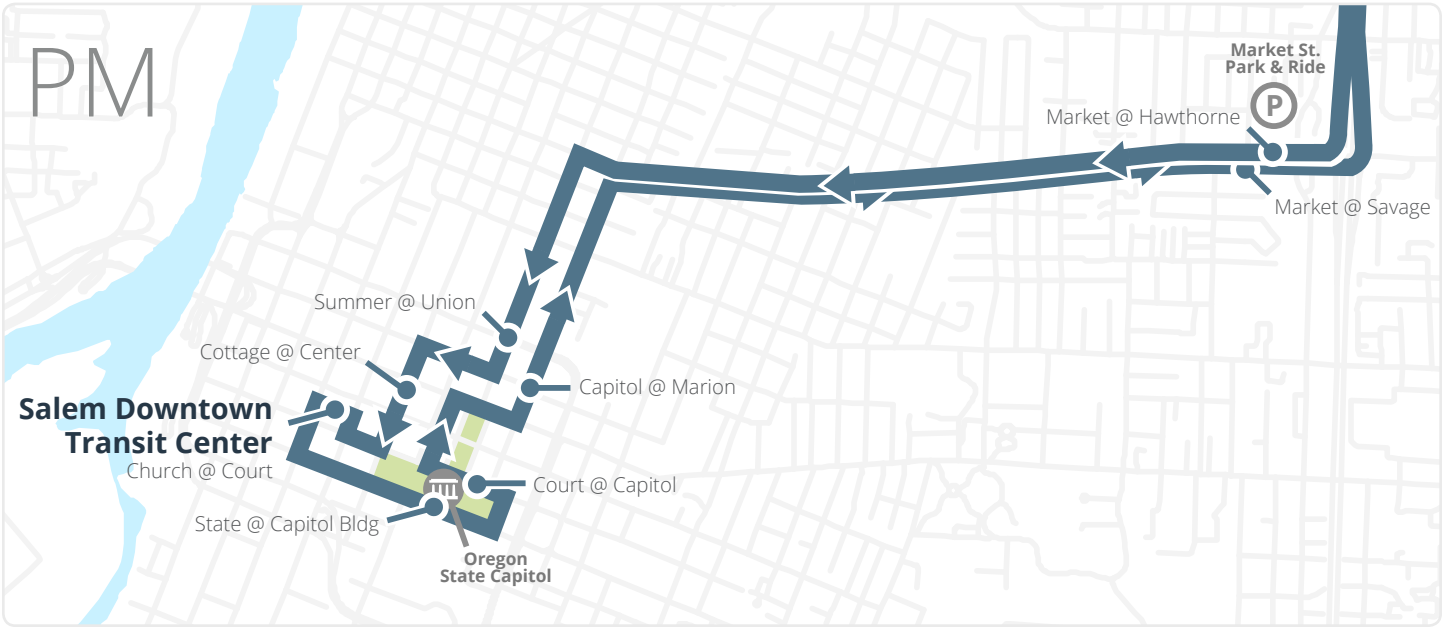

Wilsonville Station
9699 SW Barber St

1X

1X

SALEM

See Map on Back

SMART

SOUTH METRO AREA REGIONAL TRANSIT

Route 1X is jointly operated by Cherriots and SMART.

1X

Wilsonville / Salem Express

Cherriots.org

To Wilsonville

| | Salem Downtown Transit Center Church @ Court BAY R | Salem Capitol Mall Court @ Capitol | Market Street Market @ Savage | Market Street Park & Ride Hawthorne @ Market | Wilsonville Station 9699 SW Barber St | WES Commuter Rail Departure |
|------------------|--|--|---|--|---|--|
| <i>Cherriots</i> | 5:00a | — | — | 5:10a | 5:45a | 5:51a |
| <i>Cherriots</i> | 6:25a | — | — | 6:38a | 7:17a | 7:21a |
| <i>SMART</i> | 7:00a | — | — | 7:10a | 7:48a | 7:51a |
| <i>SMART</i> | 7:50a | — | — | 8:00a | 8:35a | 8:51a |
| <i>SMART</i> | 8:15a | — | — | 8:25a | 9:00a | — |
| <i>SMART</i> | 9:05a | — | — | 9:15a | 9:48a | — |
| <i>Cherriots</i> | 3:35p | 3:39p | 3:48p | — | 4:24p | 4:28p |
| <i>Cherriots</i> | 4:00p | 4:04p | 4:13p | — | 4:52p | 4:58p |
| <i>SMART</i> | 4:30p | 4:34p | 4:43p | — | 5:22p | 5:28p |
| <i>SMART</i> | 5:00p | 5:04p | 5:13p | — | 5:52p | 5:58p |
| <i>Cherriots</i> | 5:30p | 5:34p | 5:43p | — | 6:22p | 6:28p |
| <i>SMART</i> | 6:35p | 6:39p | 6:48p | — | 7:22p | — |
| <i>SMART</i> | 7:05p | 7:09p | 7:18p | — | 7:52p | — |