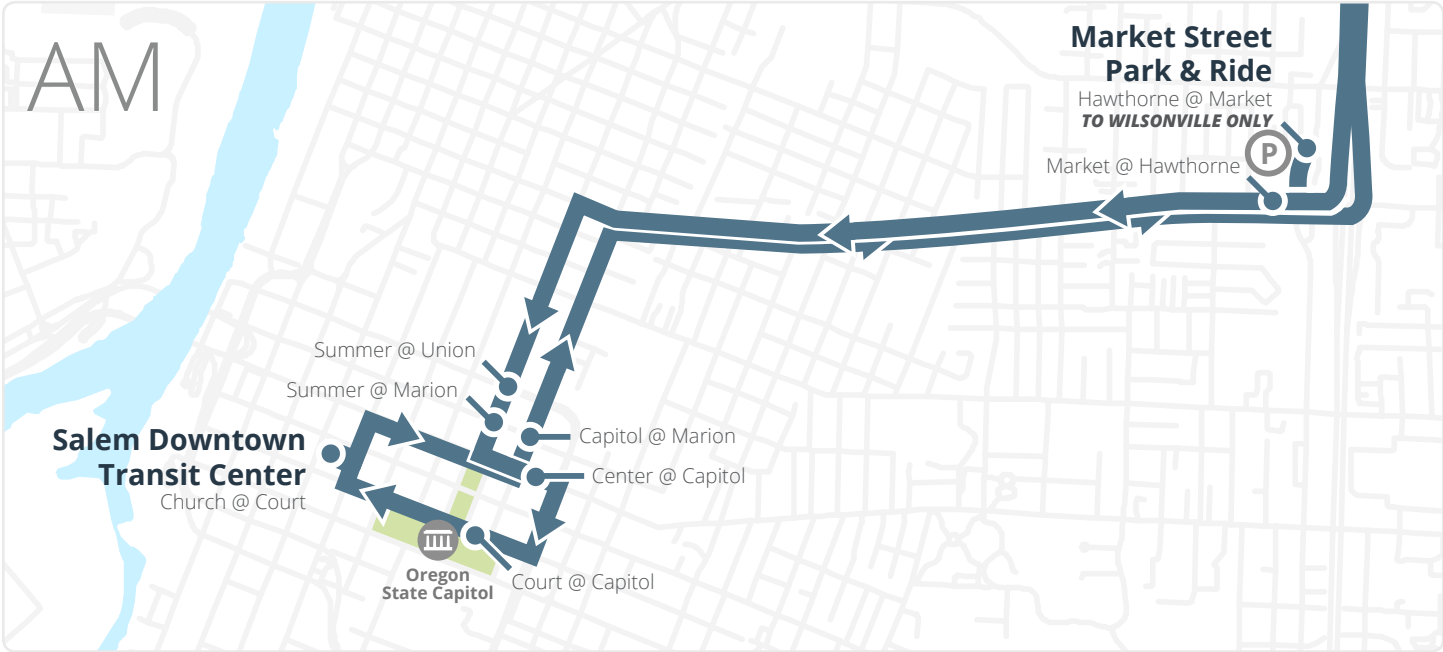

Wilsonville Station
9699 SW Barber St

1X

1X

SALEM

See Map on Back

SMART

SOUTH METRO AREA REGIONAL TRANSIT

Route 1X is jointly operated by Cherriots and SMART.

1X

Wilsonville / Salem Express

Cherriots.org

To Wilsonville

| | Salem Downtown Transit Center Church @ Court BAY R | Salem Capitol Mall Court @ Capitol | Market Street Market @ Savage | Market Street Park & Ride Hawthorne @ Market | Wilsonville Station 9699 SW Barber St | WES Commuter Rail Departure |
|------------------|--|--|---|--|---|--|
| <i>Cherriots</i> | 5:00a | — | — | 5:10a | 5:45a | 5:51a |
| <i>Cherriots</i> | 6:25a | — | — | 6:38a | 7:17a | 7:21a |
| <i>SMART</i> | 7:00a | — | — | 7:10a | 7:48a | 7:51a |
| <i>SMART</i> | 7:50a | — | — | 8:00a | 8:35a | 8:51a |
| <i>SMART</i> | 8:15a | — | — | 8:25a | 9:00a | — |
| <i>SMART</i> | 9:05a | — | — | 9:15a | 9:48a | — |
| <i>Cherriots</i> | 3:35p | 3:39p | 3:48p | — | 4:24p | 4:28p |
| <i>Cherriots</i> | 4:00p | 4:04p | 4:13p | — | 4:52p | 4:58p |
| <i>SMART</i> | 4:30p | 4:34p | 4:43p | — | 5:22p | 5:28p |
| <i>SMART</i> | 5:00p | 5:04p | 5:13p | — | 5:52p | 5:58p |
| <i>Cherriots</i> | 5:30p | 5:34p | 5:43p | — | 6:22p | 6:28p |
| <i>SMART</i> | 6:35p | 6:39p | 6:48p | — | 7:22p | — |
| <i>SMART</i> | 7:05p | 7:09p | 7:18p | — | 7:52p | — |