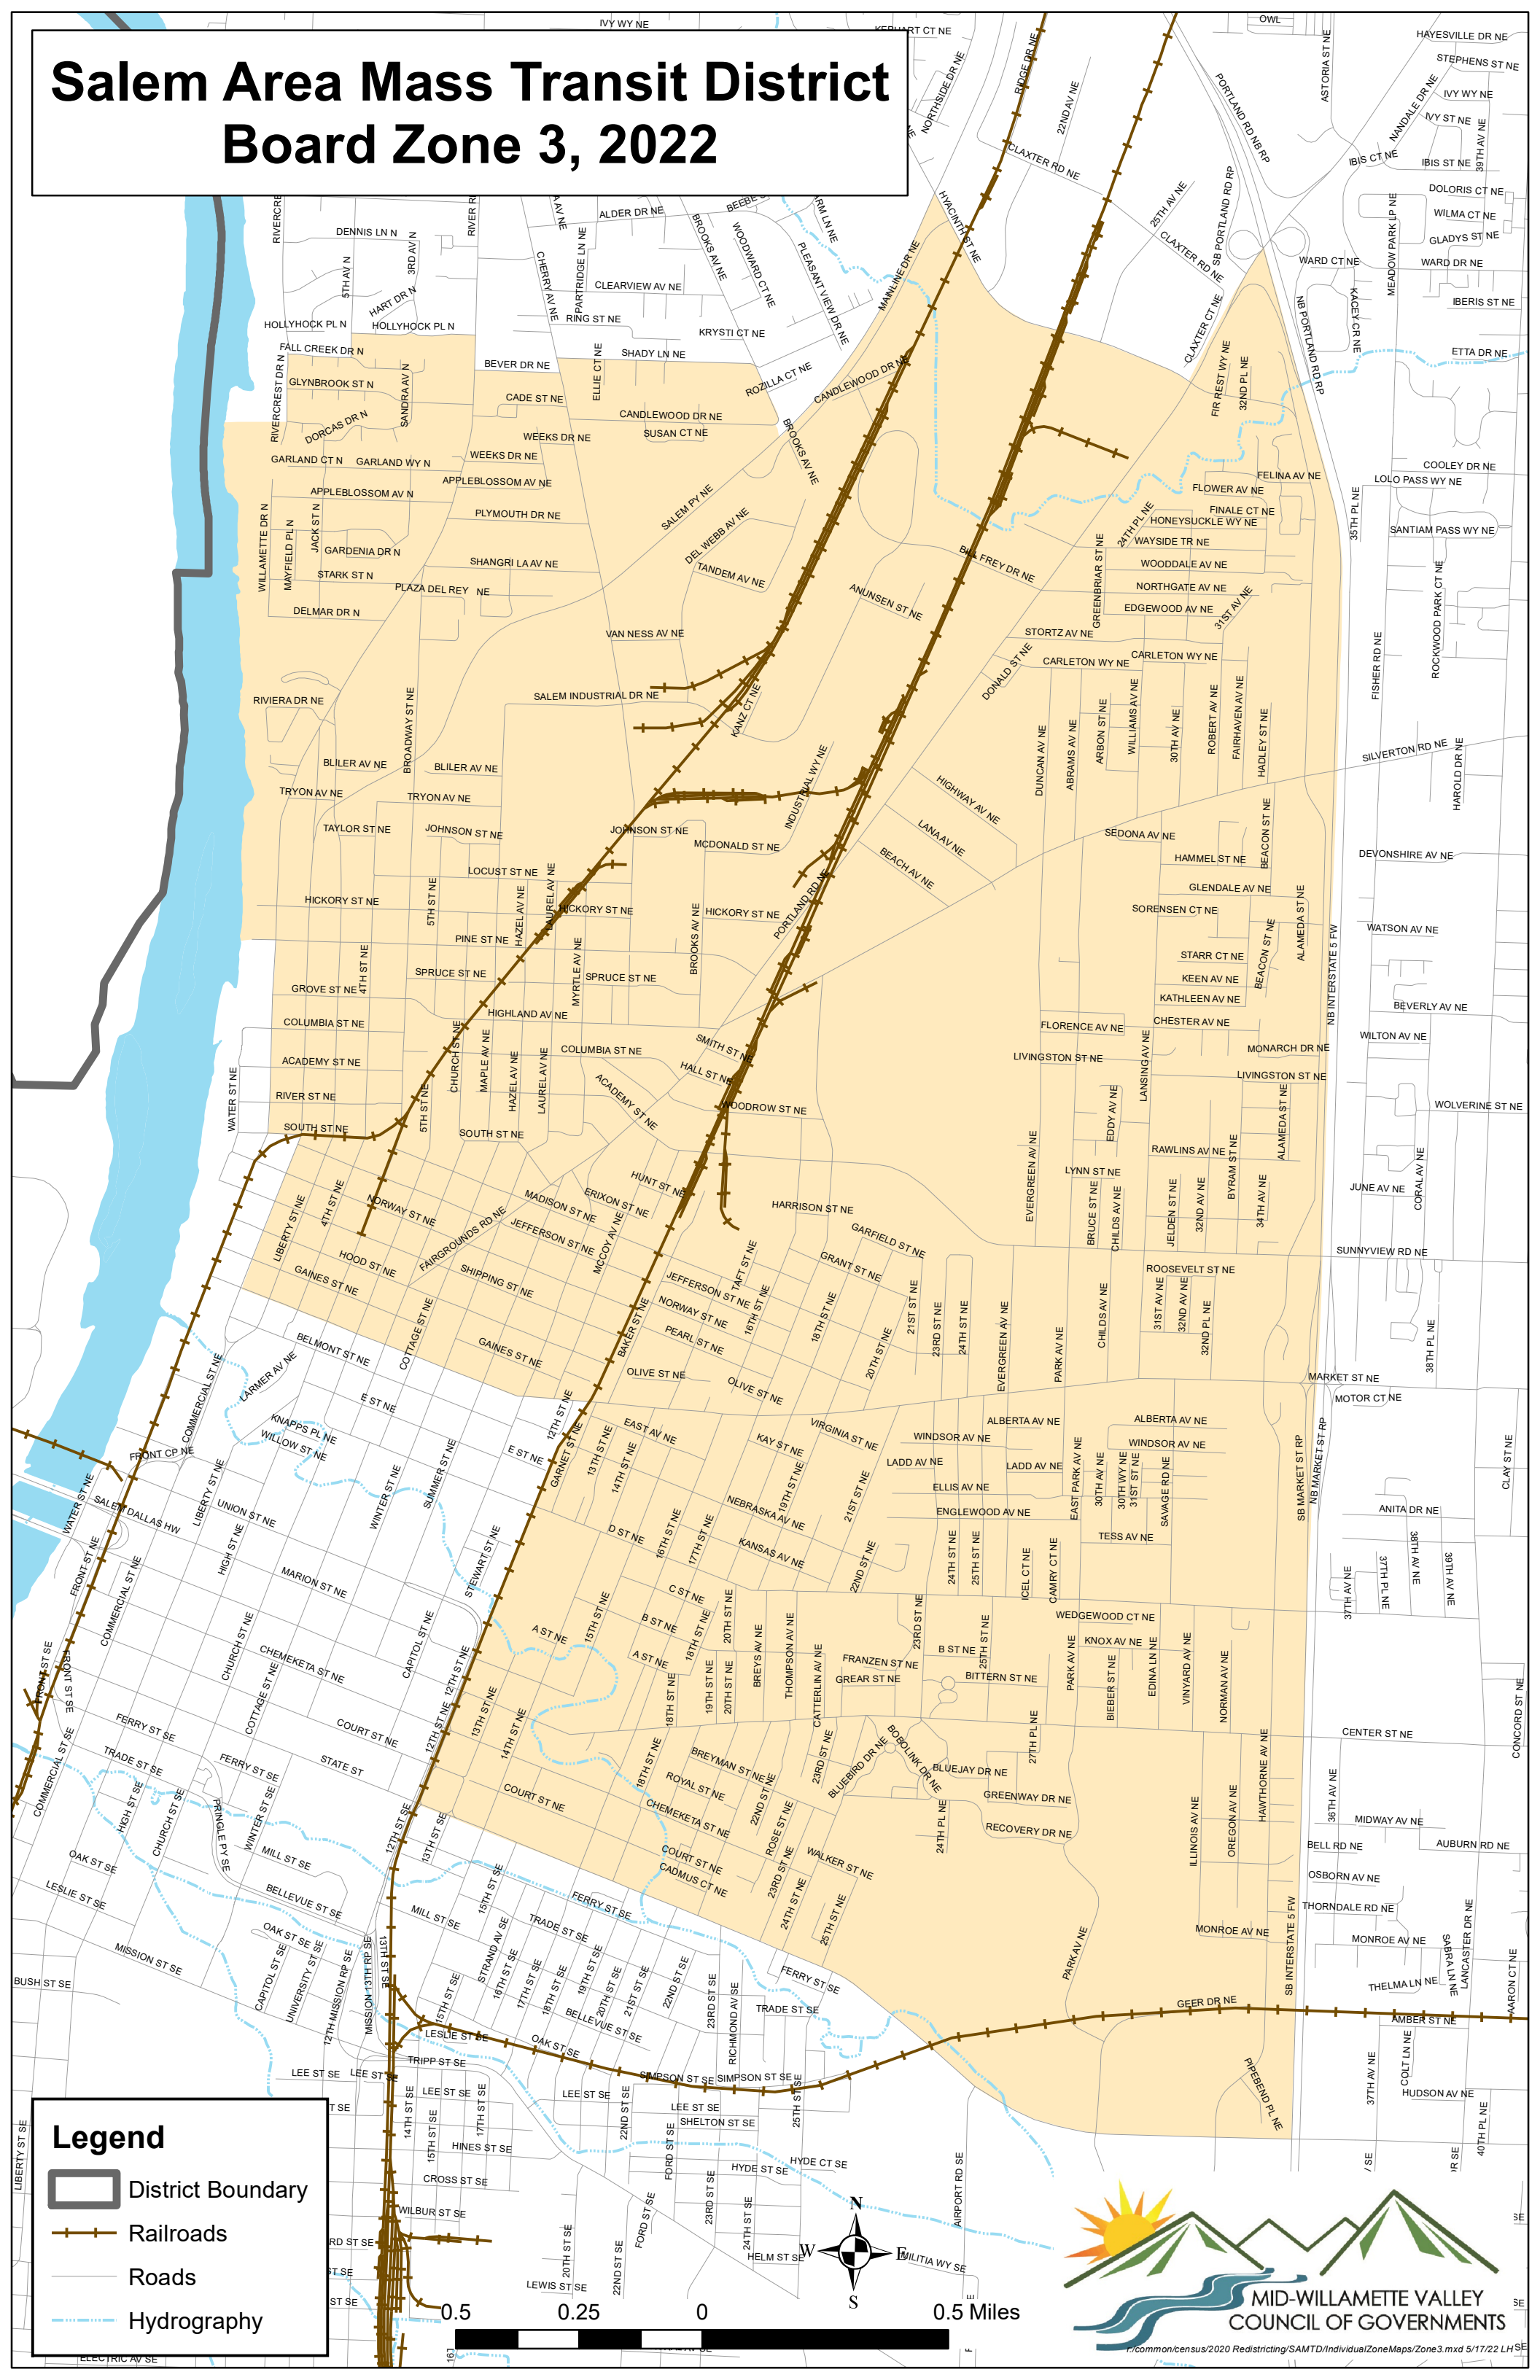

## Legend

-  District Boundary
-  Railroads
-  Roads
-  Hydrography

0.5 0.25 0 0.5 Miles

## Legend

-  Railroads
-  Roads
-  Hydrography
-  District Boundary

0.5 0.25 0 0.5 Miles