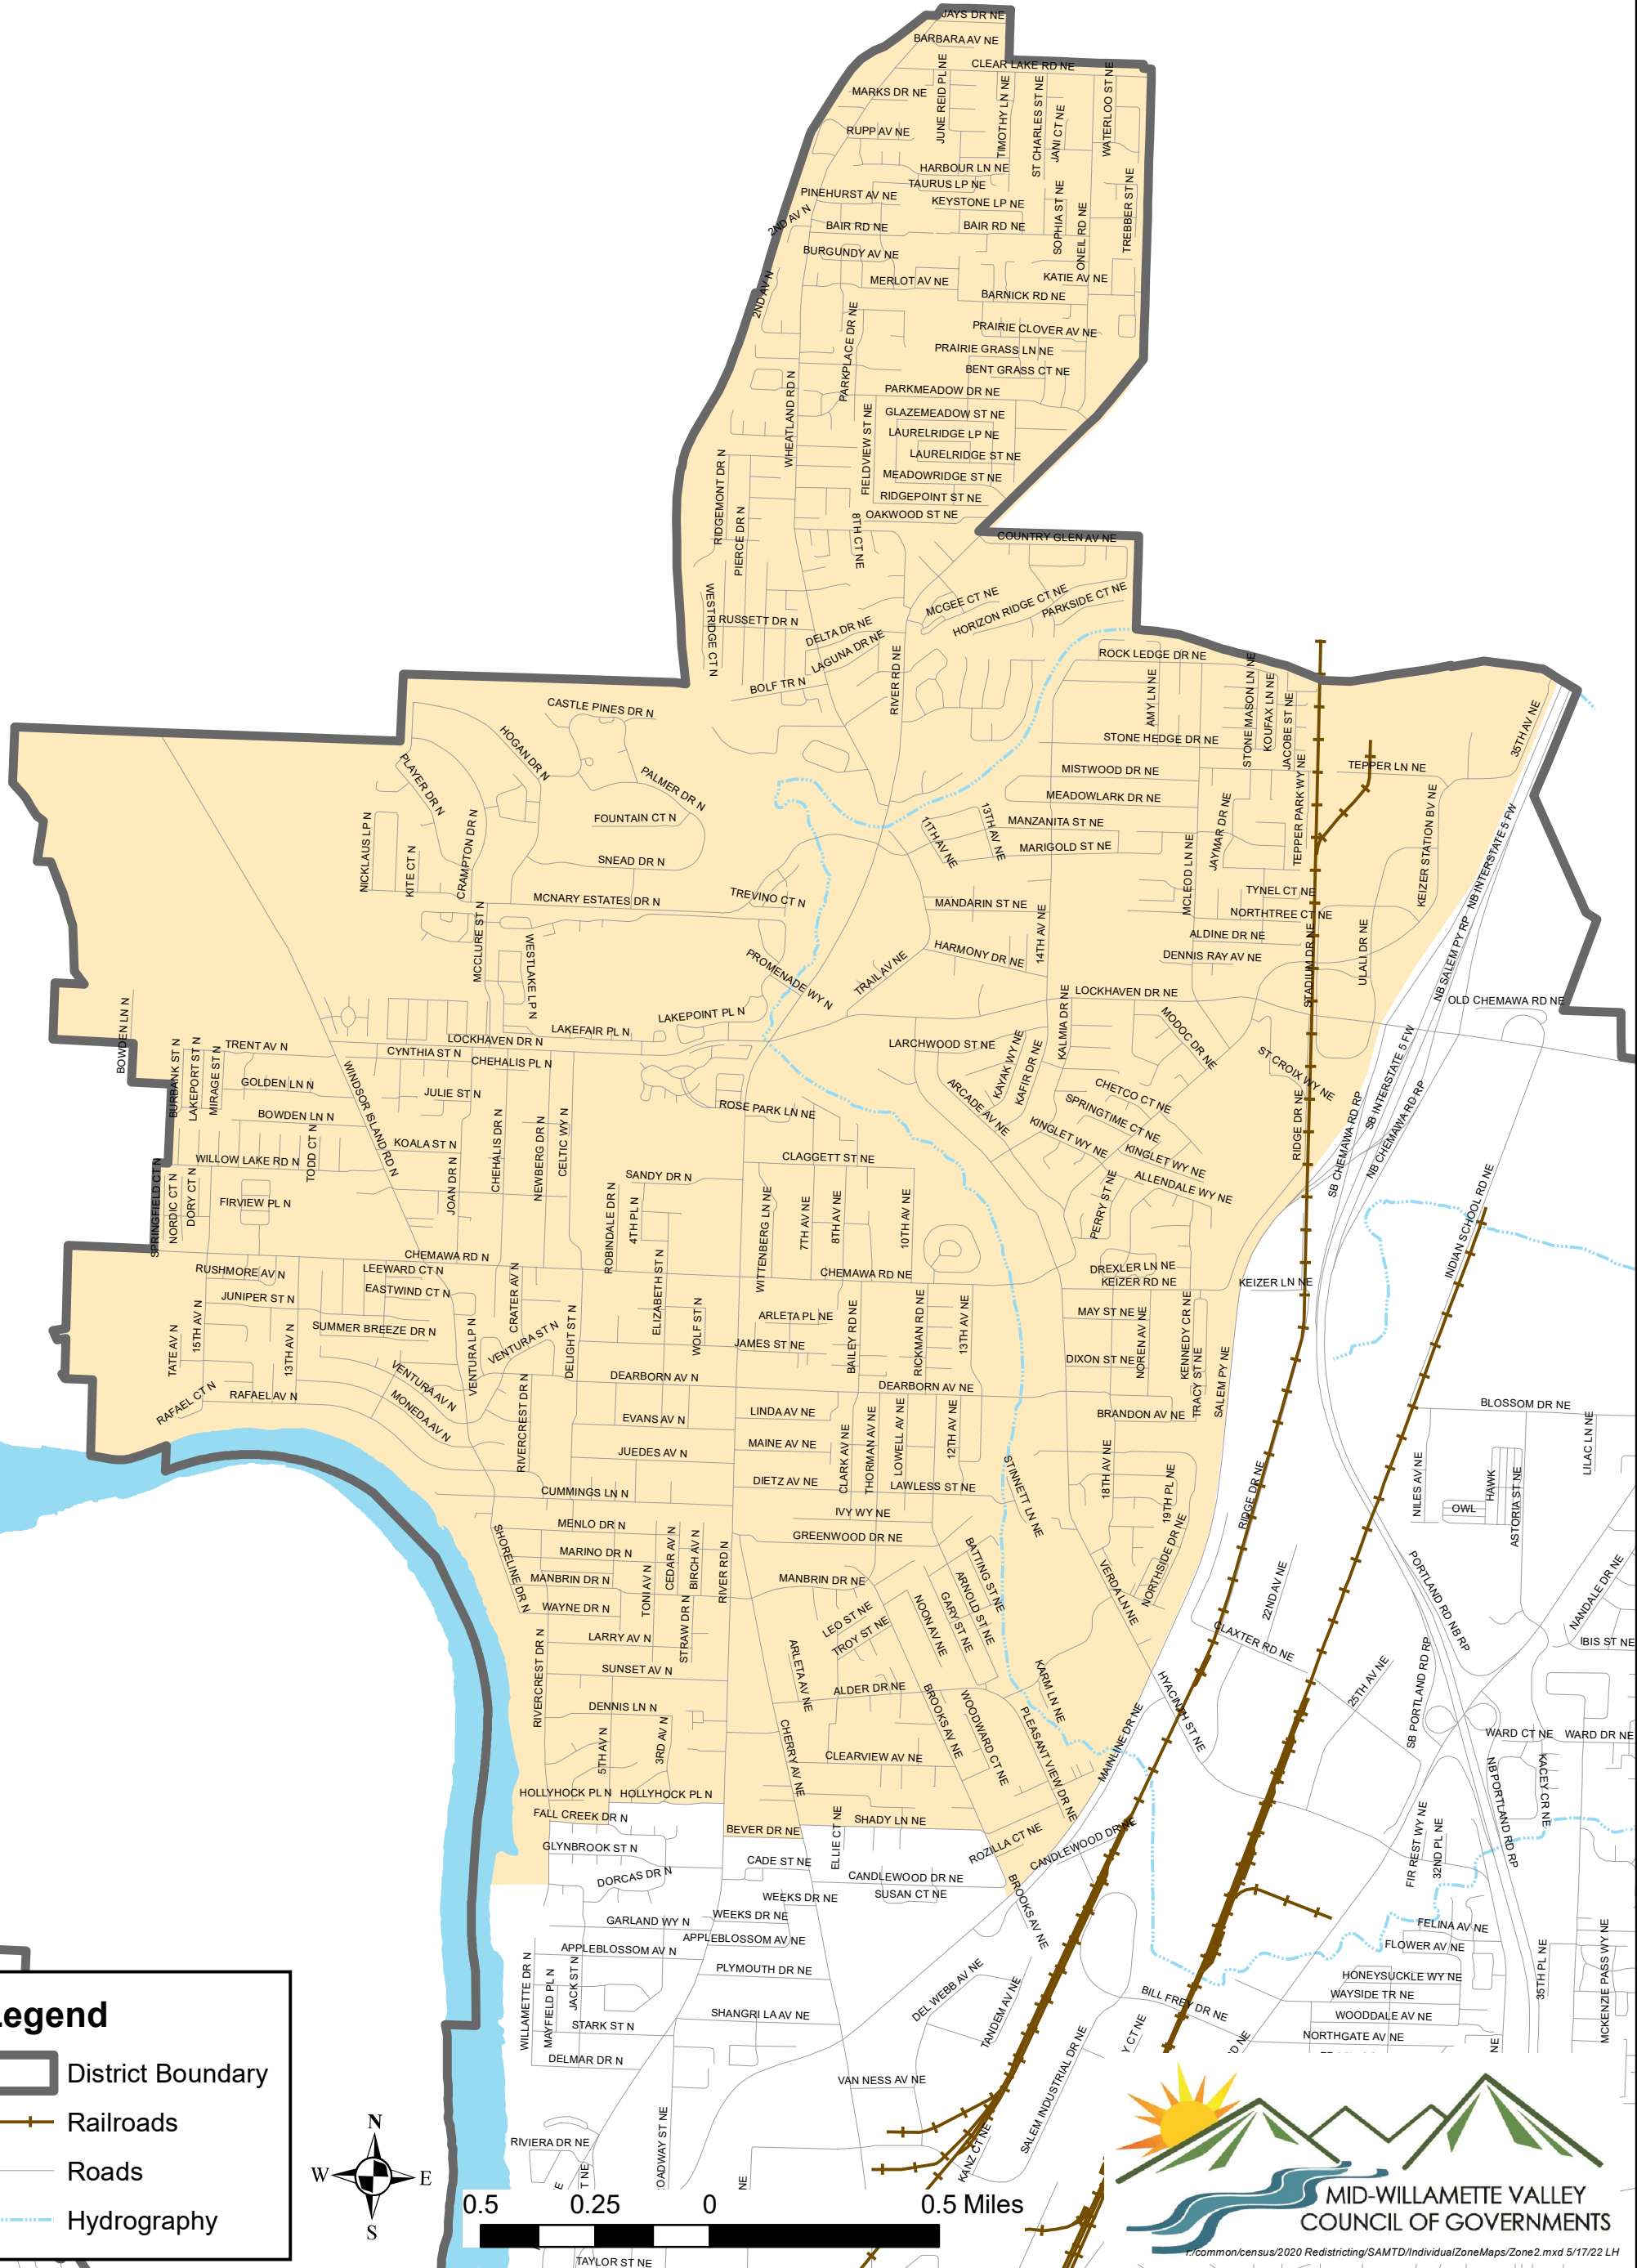

# Salem Area Mass Transit District Board Zone 2, 2022

## Legend

-  District Boundary
-  Railroads
-  Roads
-  Hydrography

0.5 0.25 0 0.5 Miles

## Legend

-  Railroads
-  Roads
-  Hydrography
-  District Boundary

0.5 0.25 0 0.5 Miles