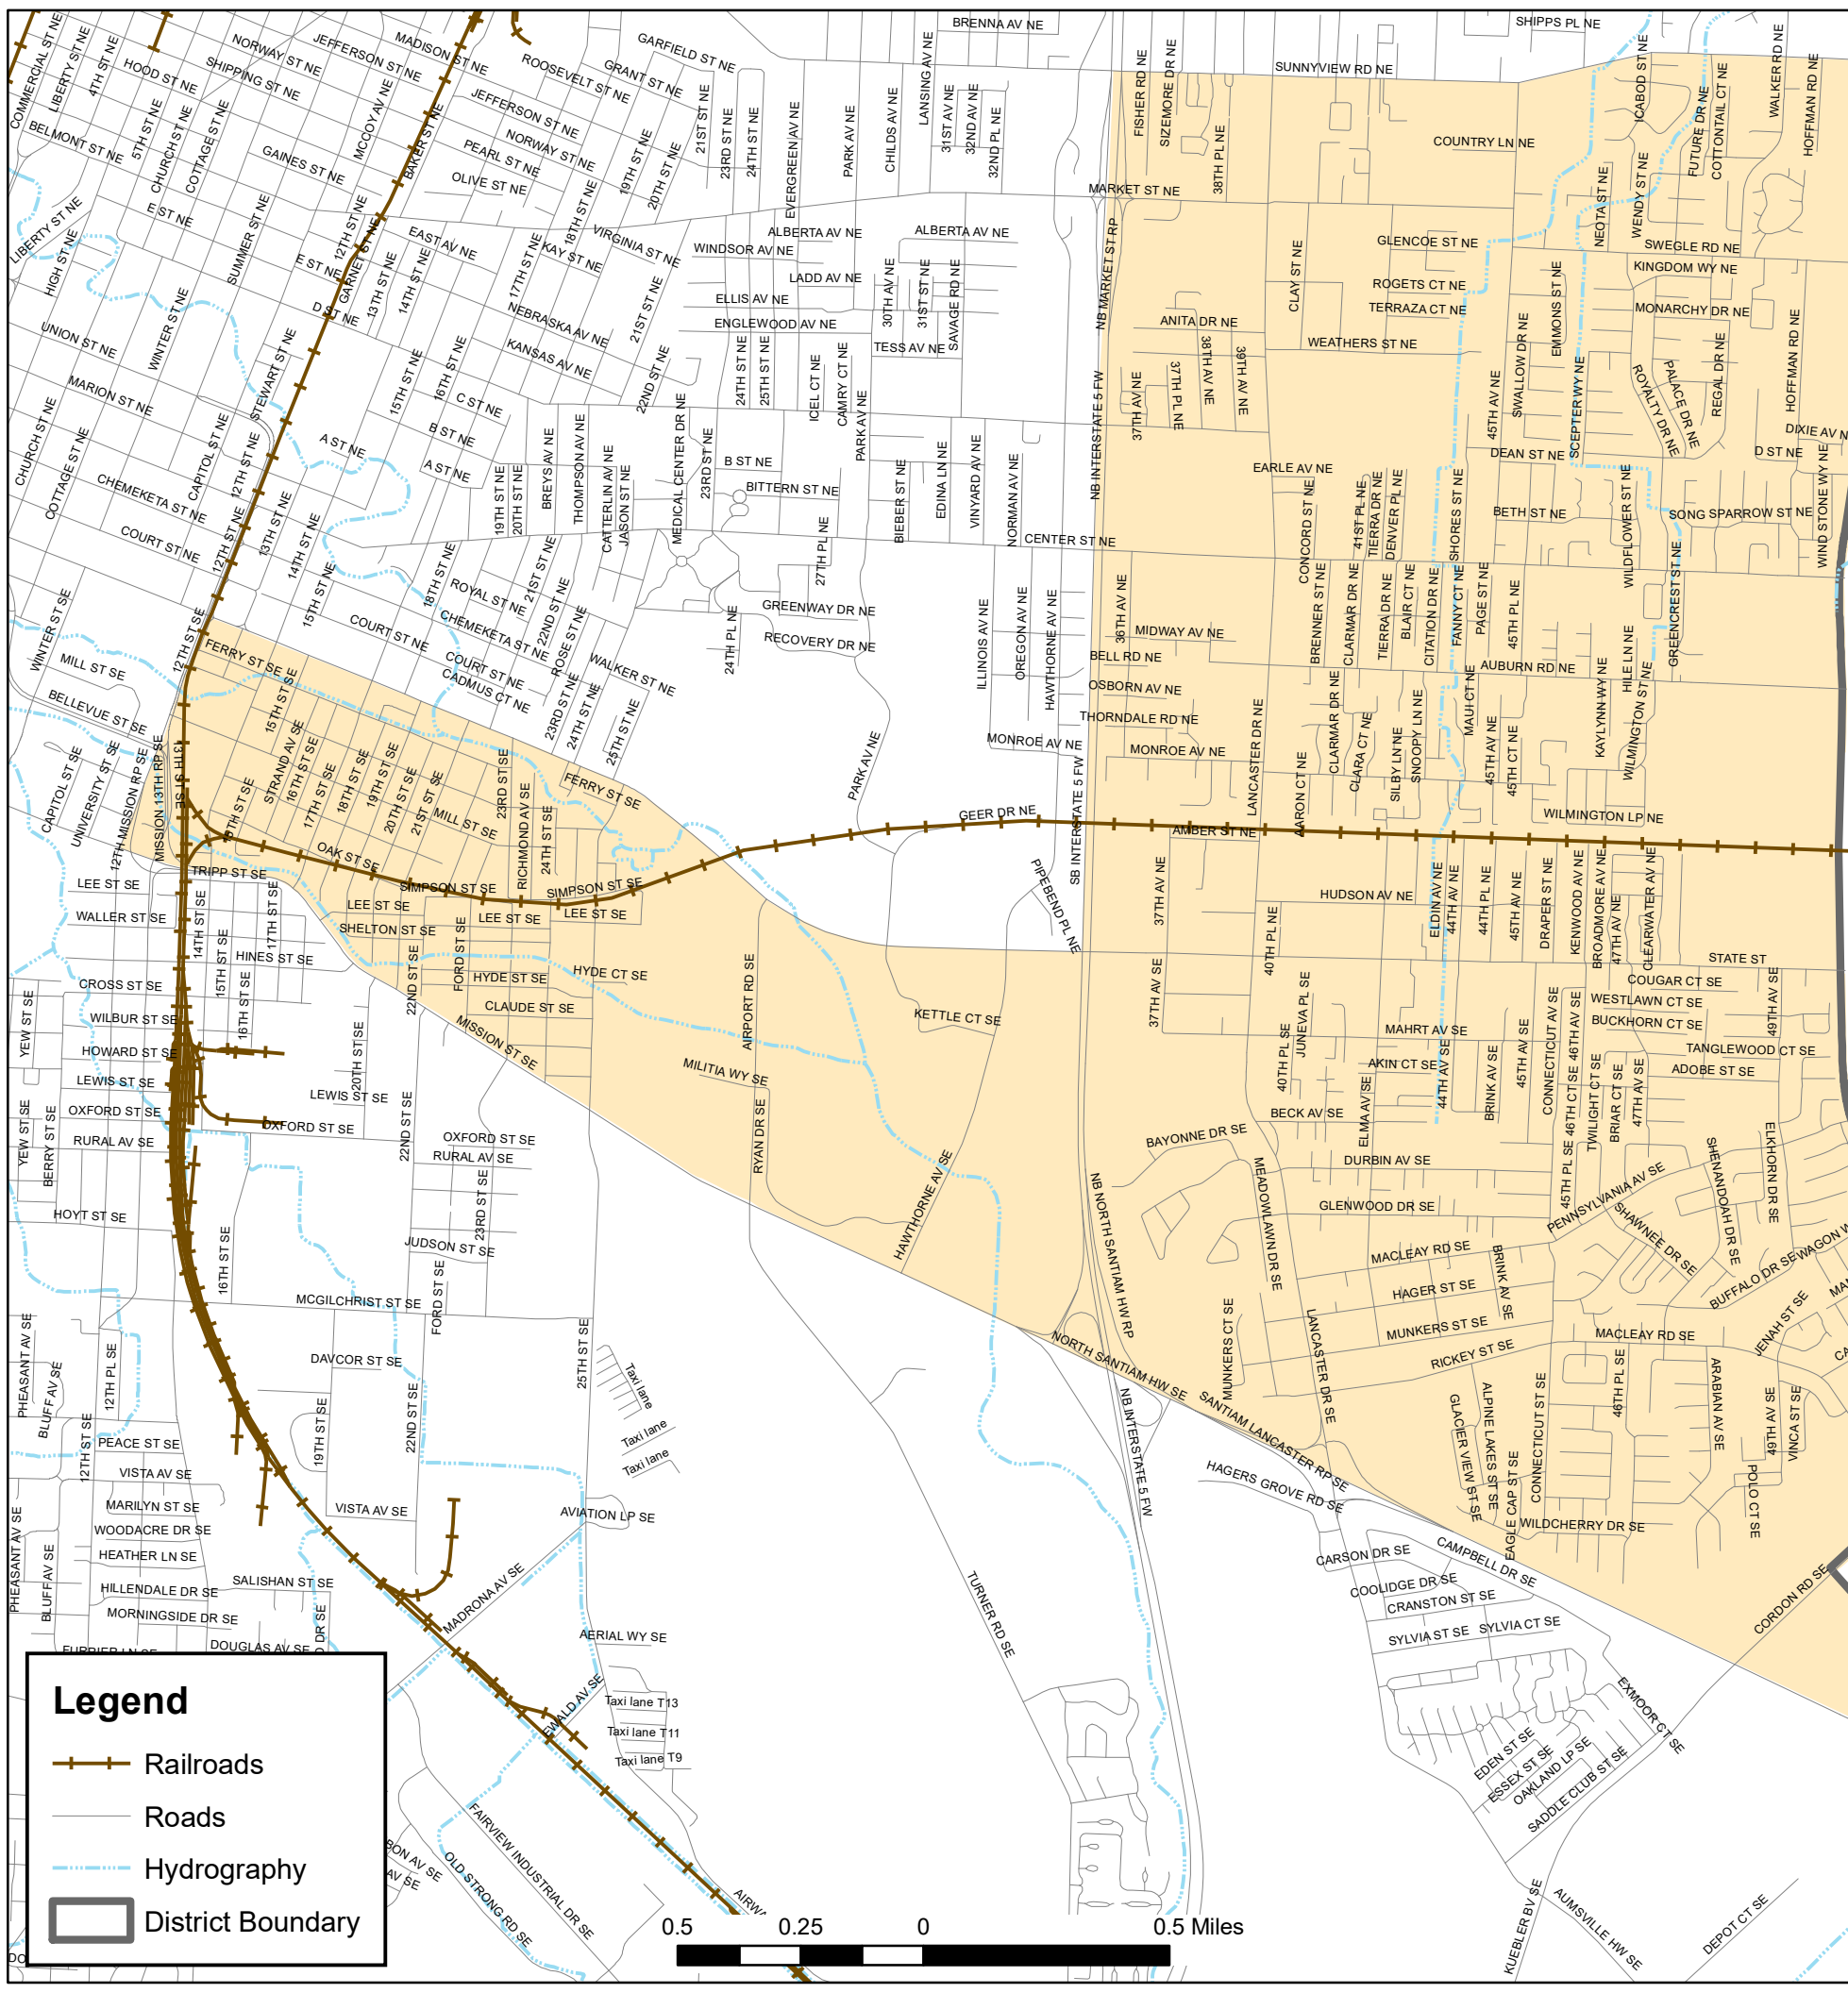

Salem Area Mass Transit District Board Zone 5, 2022