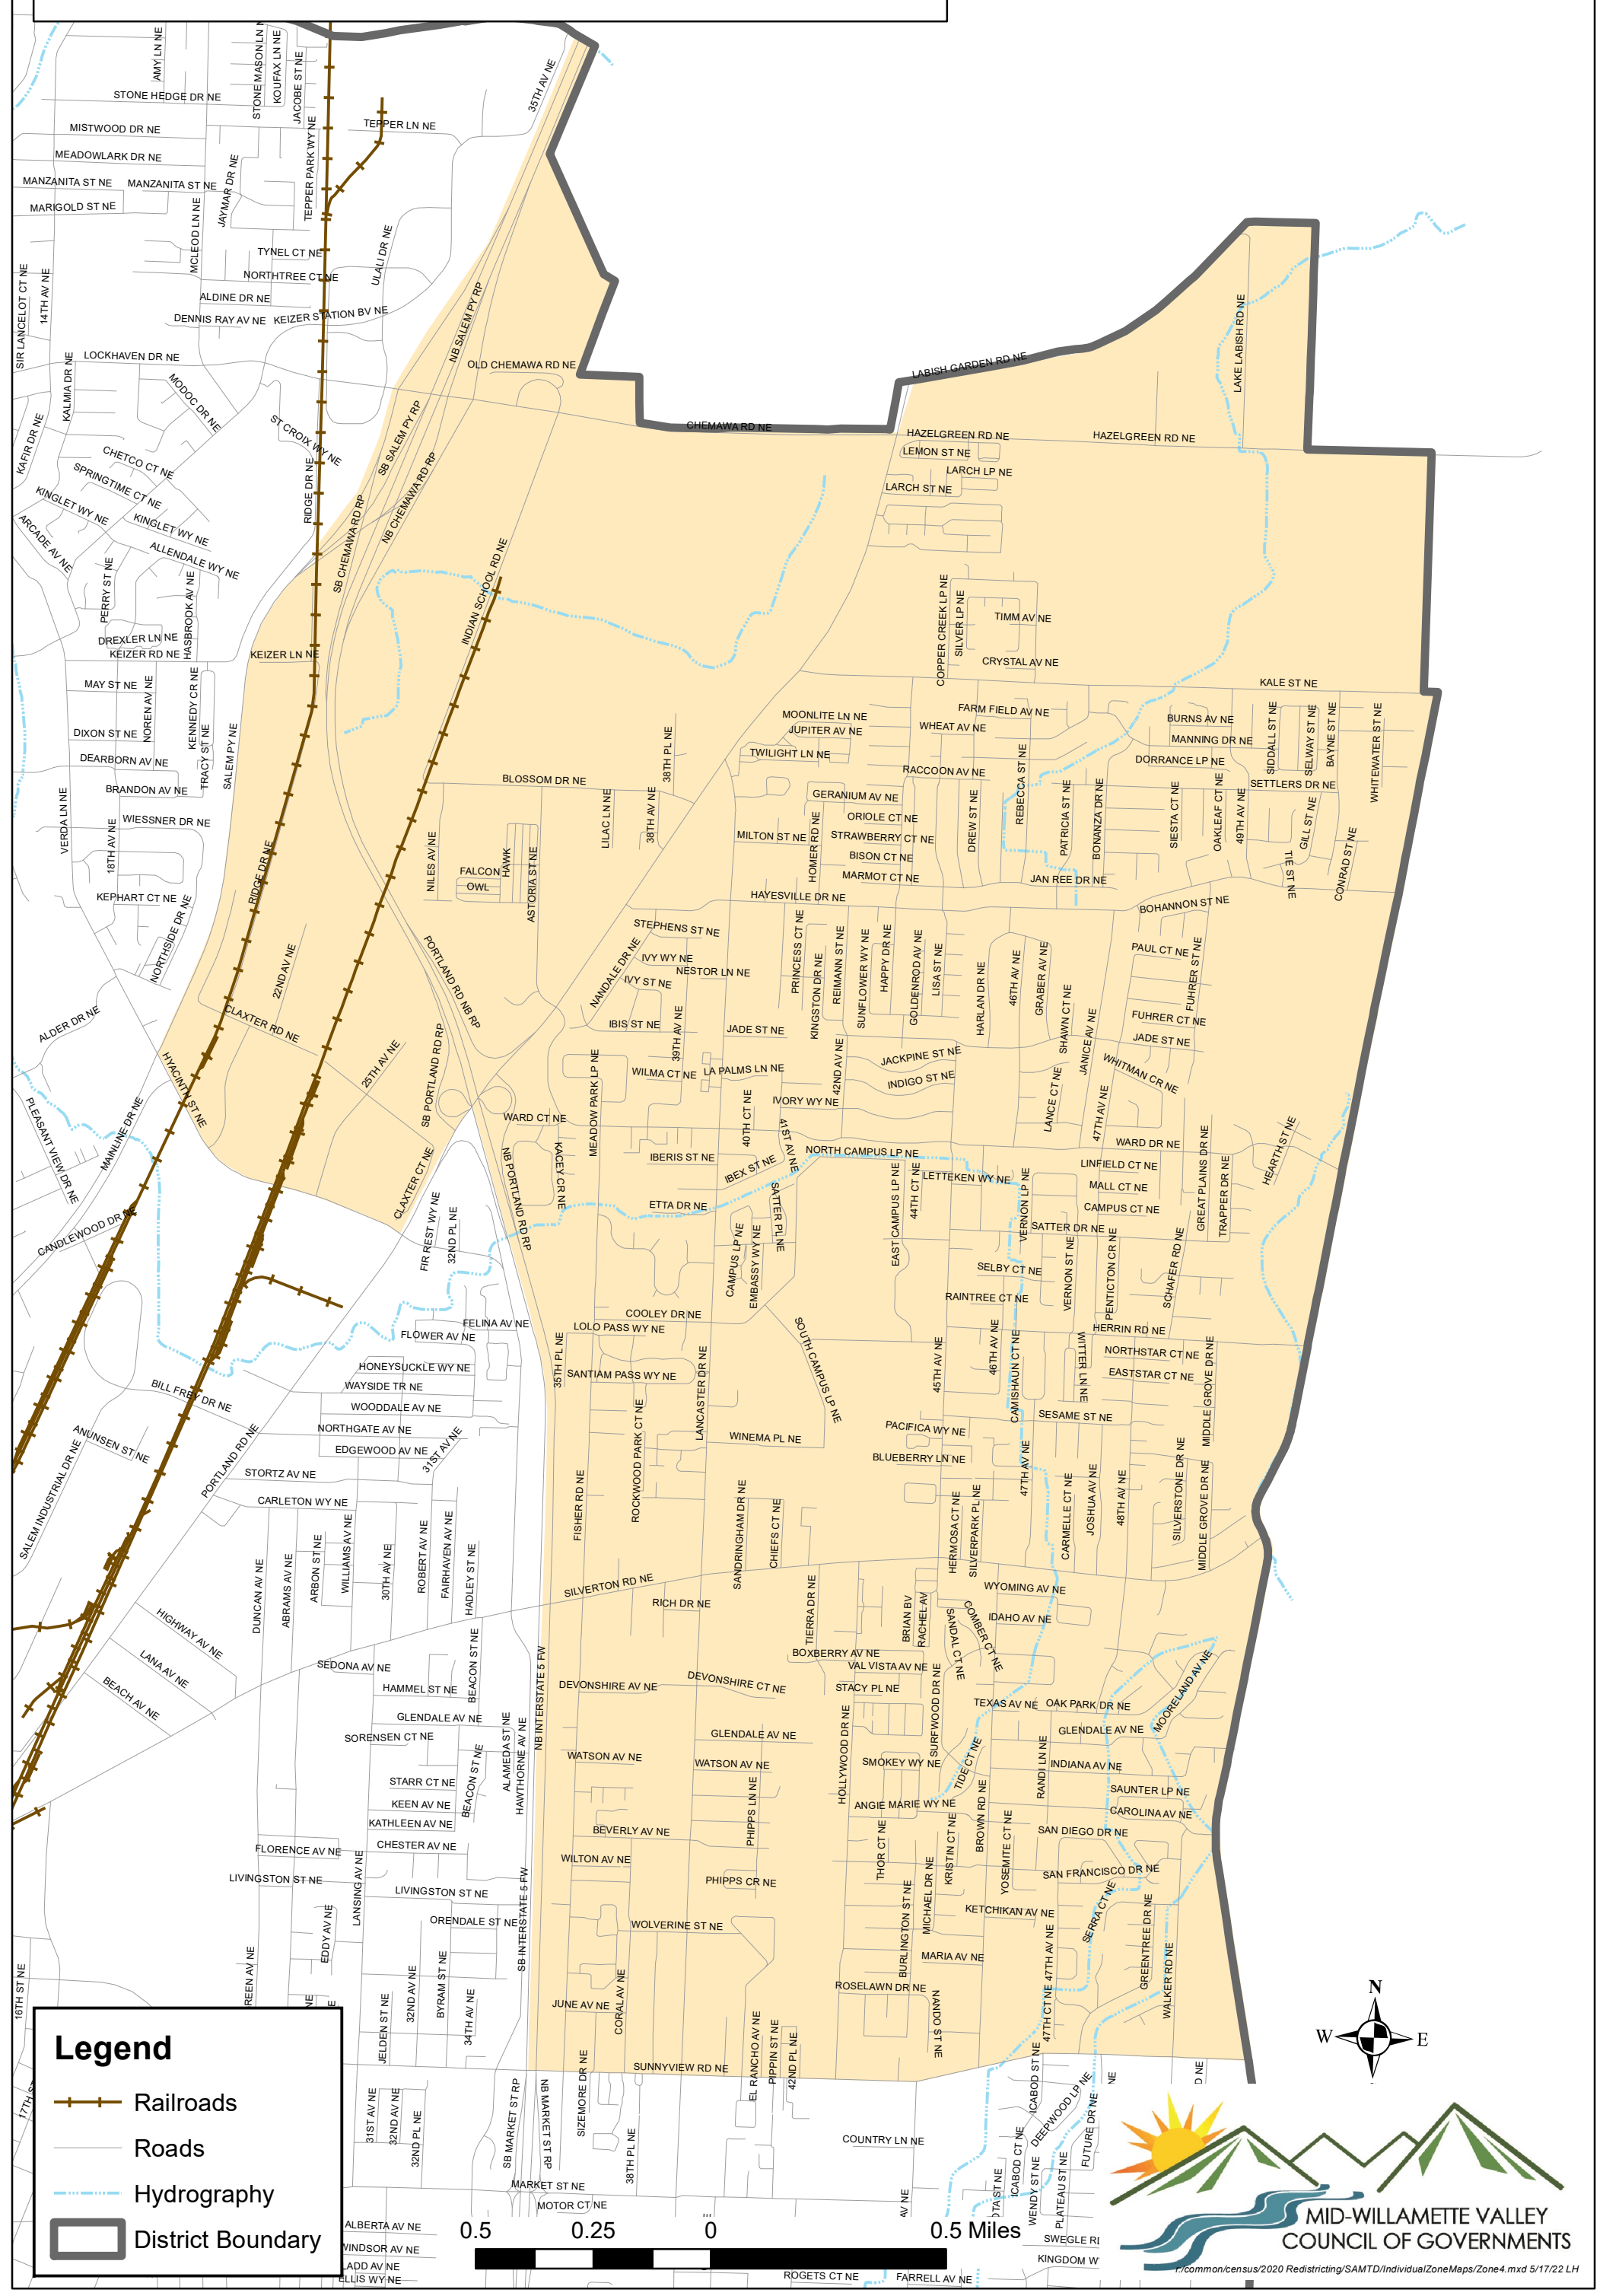

## Legend

-  District Boundary
-  Railroads
-  Roads
-  Hydrography

0.5 0.25 0 0.5 Miles

# Salem Area Mass Transit District Board Zone 3, 2022

## Legend

-  Railroads
-  Roads
-  Hydrography
-  District Boundary

0.5 0.25 0 0.5 Miles