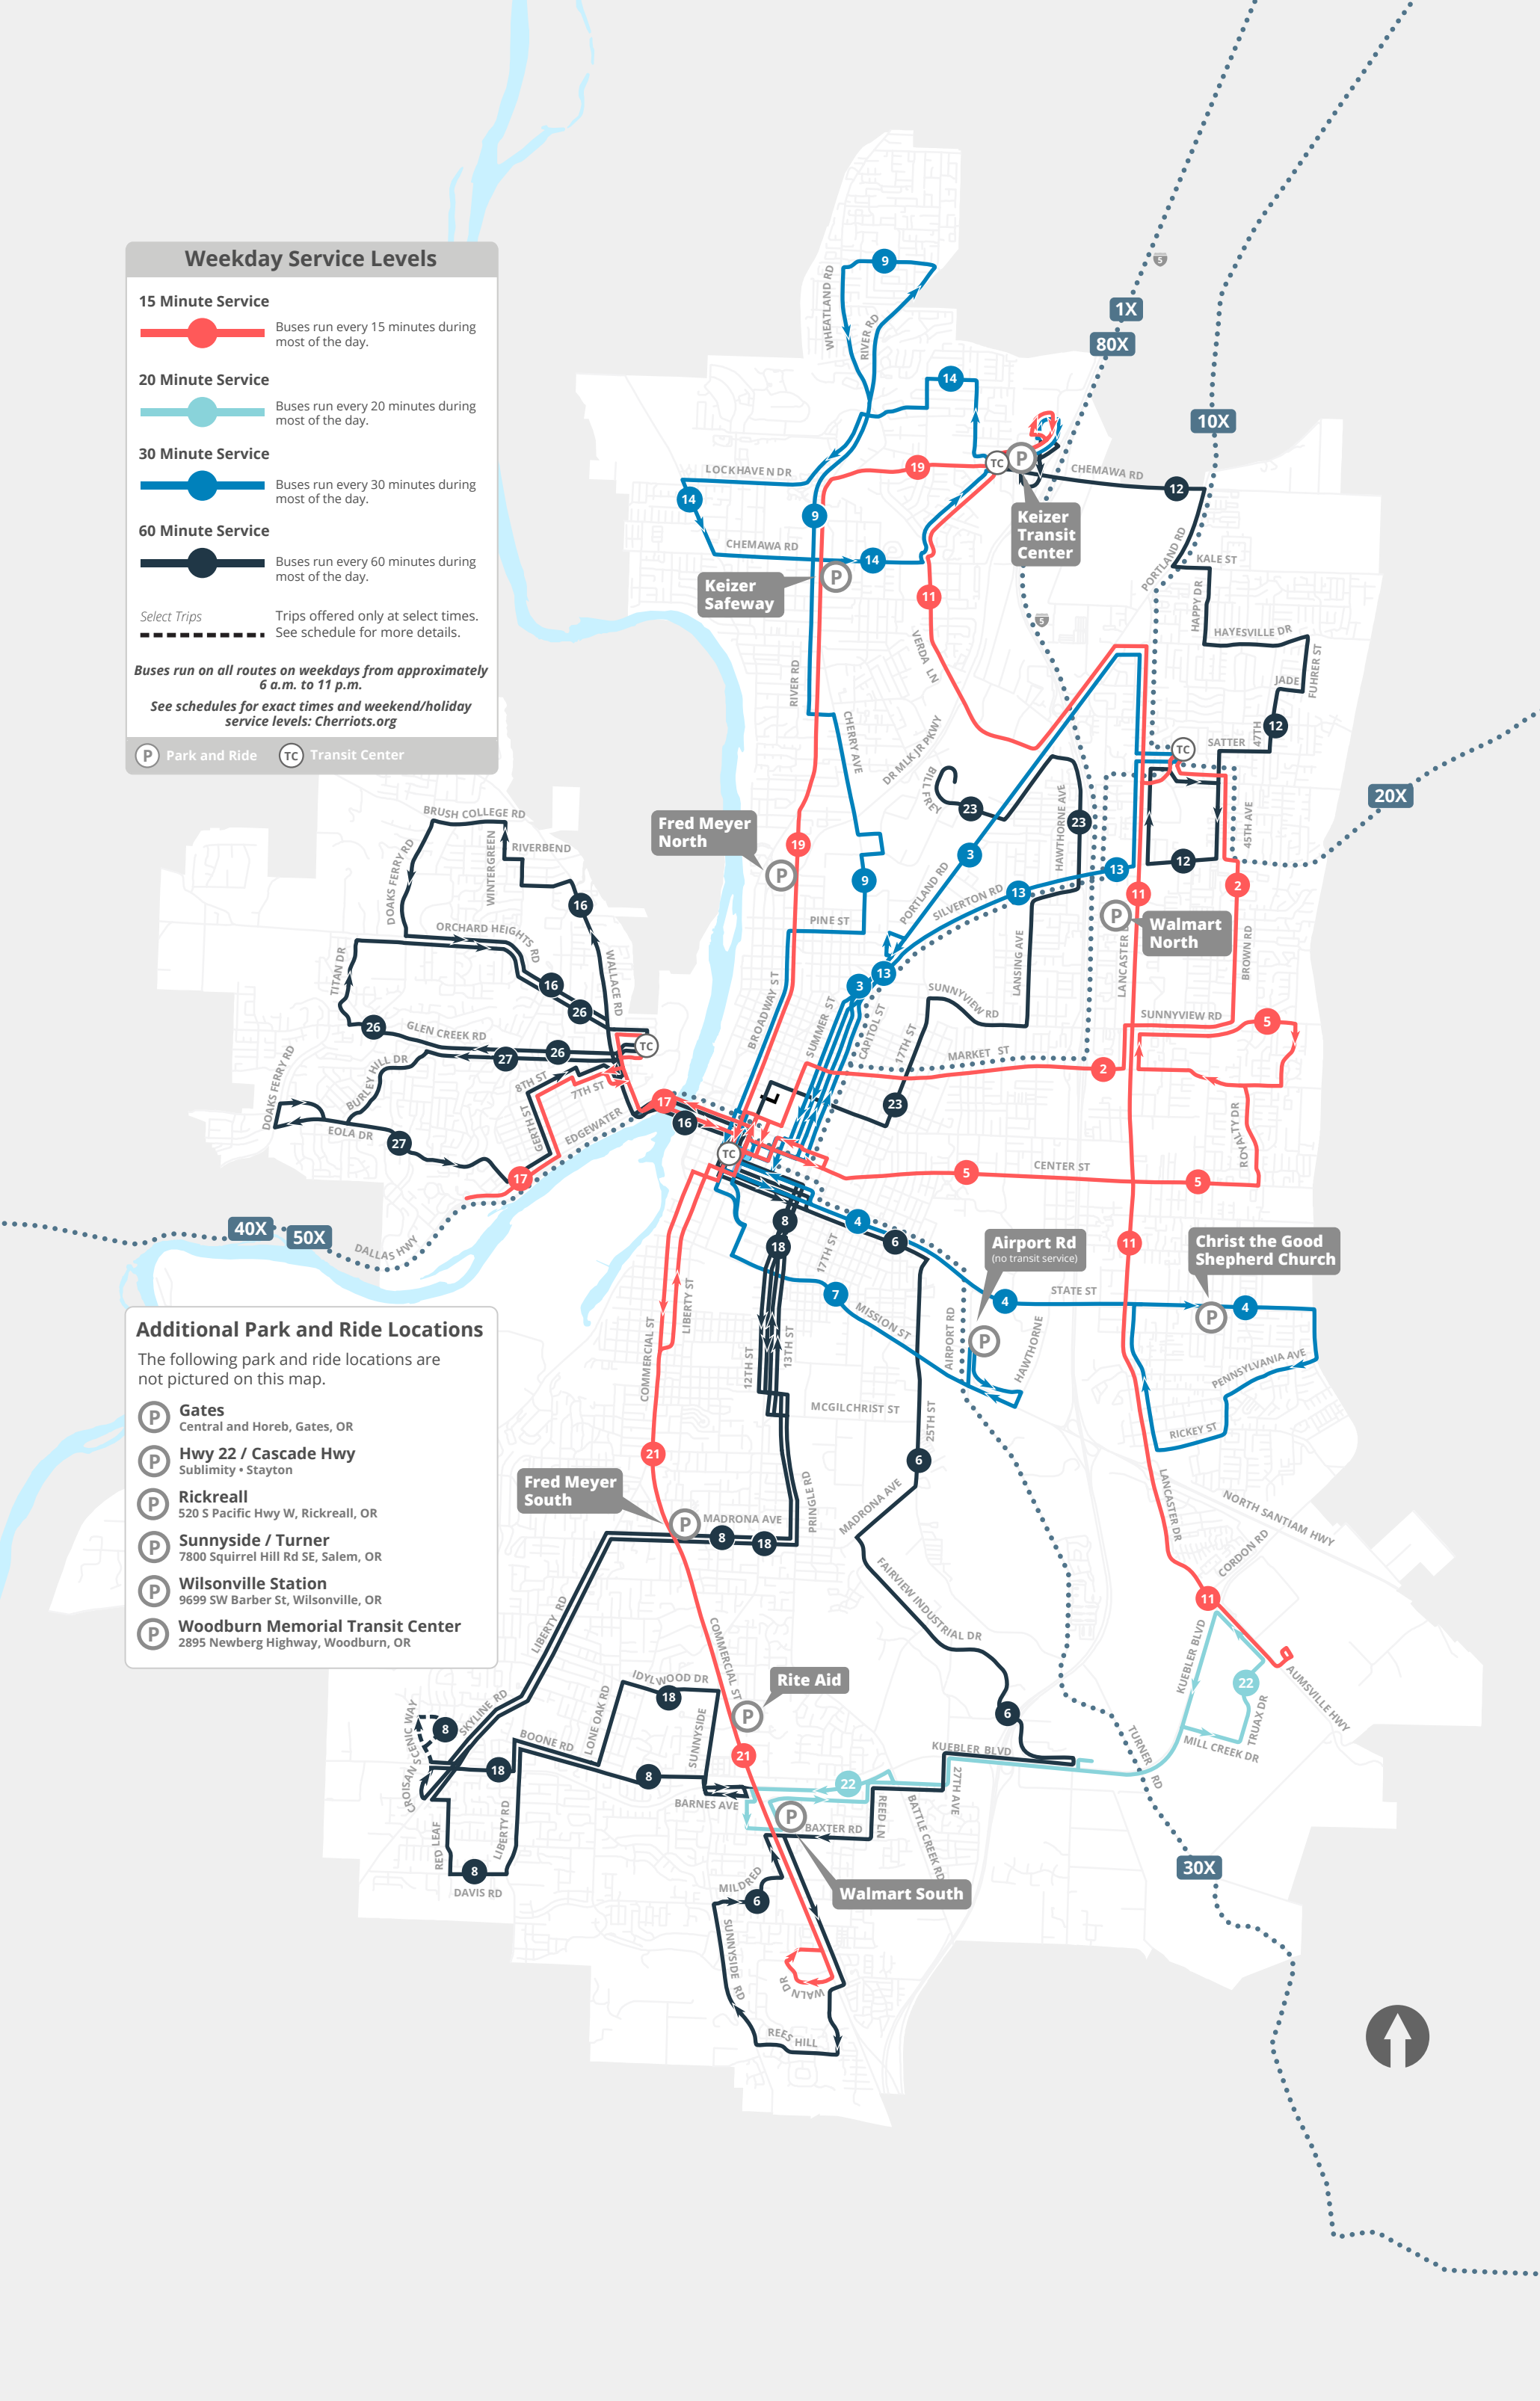

Weekday Service Levels

15 Minute Service
 Buses run every 15 minutes during most of the day.

20 Minute Service
 Buses run every 20 minutes during most of the day.

30 Minute Service
 Buses run every 30 minutes during most of the day.

60 Minute Service
 Buses run every 60 minutes during most of the day.

Select Trips
 Trips offered only at select times. See schedule for more details.

Buses run on all routes on weekdays from approximately 6 a.m. to 11 p.m.

See schedules for exact times and weekend/holiday service levels: Cherriots.org

 Park and Ride  Transit Center

Additional Park and Ride Locations

The following park and ride locations are not pictured on this map.

-  **Gates**
Central and Horeb, Gates, OR
-  **Hwy 22 / Cascade Hwy**
Sublimity • Stayton
-  **Rickreall**
520 S Pacific Hwy W, Rickreall, OR
-  **Sunnyside / Turner**
7800 Squirrel Hill Rd SE, Salem, OR
-  **Wilsonville Station**
9699 SW Barber St, Wilsonville, OR
-  **Woodburn Memorial Transit Center**
2895 Newberg Highway, Woodburn, OR