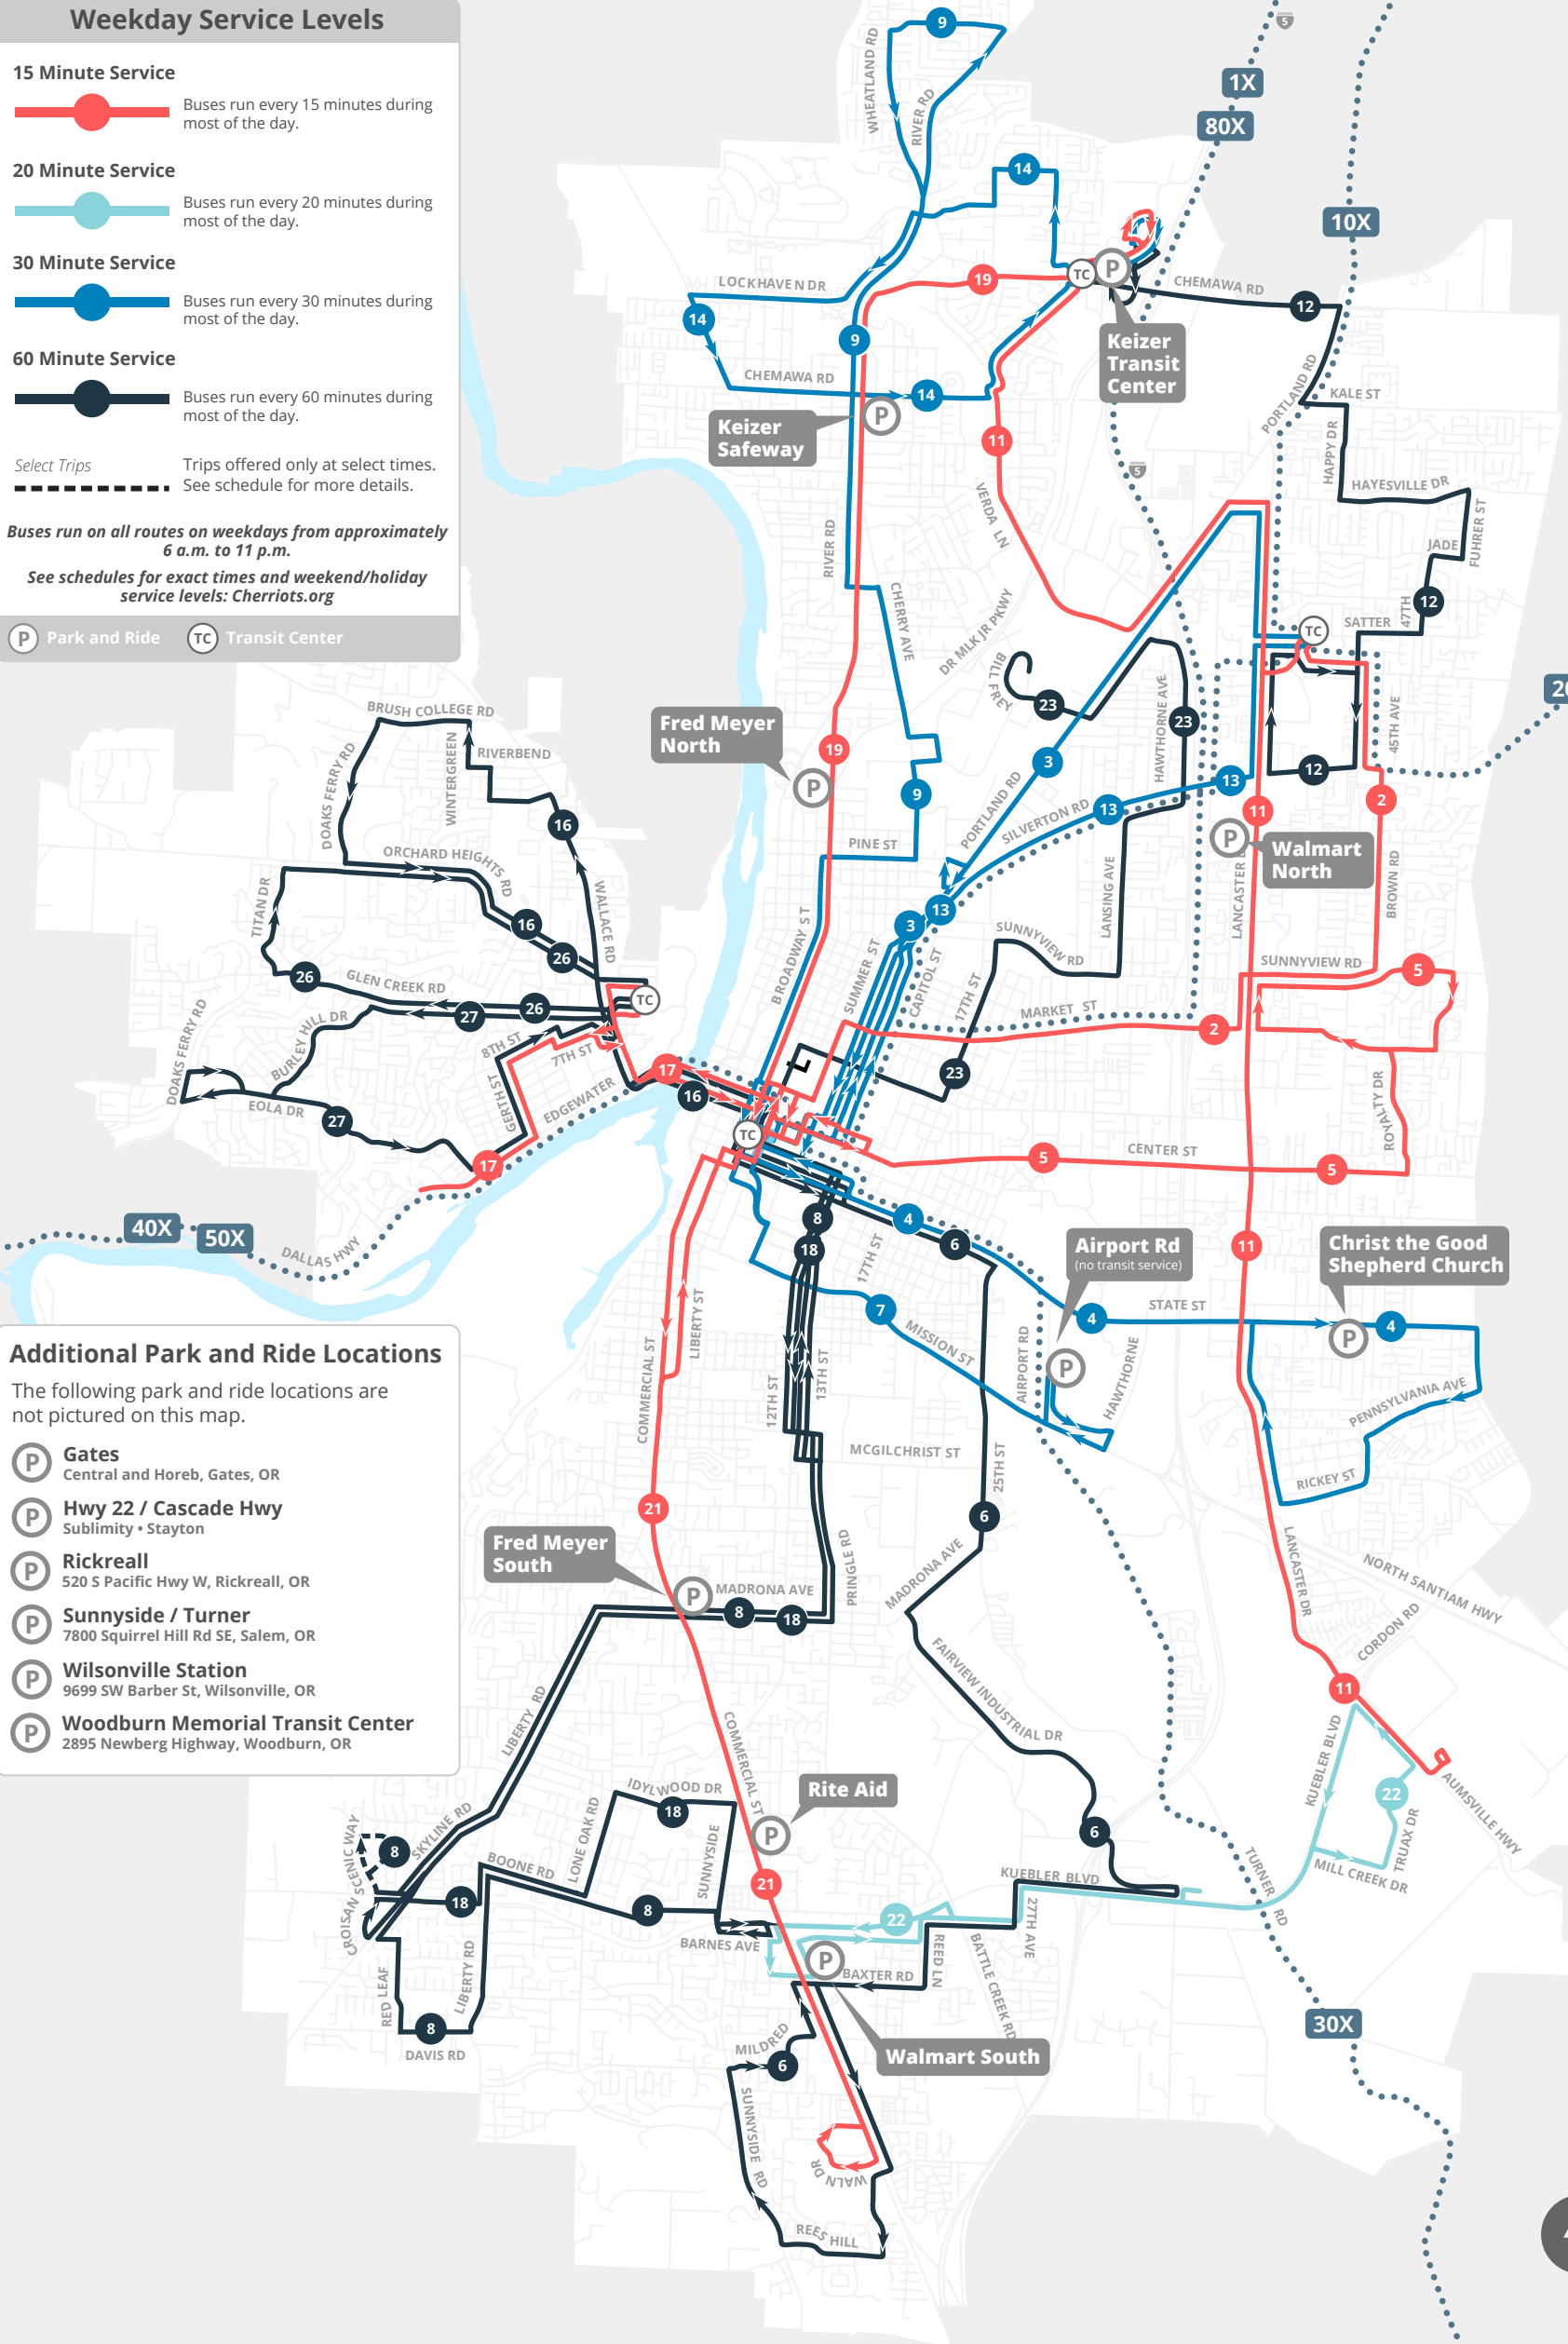

60 Minute Service

 Buses run every 60 minutes during most of the day.

Select Trips

 Trips offered only at select times. See schedule for more details.

Buses run on all routes on weekdays from approximately 6 a.m. to 11 p.m.

See schedules for exact times and weekend/holiday service levels: Cherriots.org

 Park and Ride

 Transit Center

Additional Park and Ride Locations

The following park and ride locations are not pictured on this map.

Wilsonville Station

9699 SW Barber St, Wilsonville, OR

Woodburn Memorial Transit Center

2895 Newberg Highway, Woodburn, OR

Weekday Service Levels

15 Minute Service

 Buses run every 15 minutes during most of the day.

20 Minute Service

 Buses run every 20 minutes during most of the day.

30 Minute Service

 Buses run every 30 minutes during most of the day.

60 Minute Service

 Buses run every 60 minutes during most of the day.