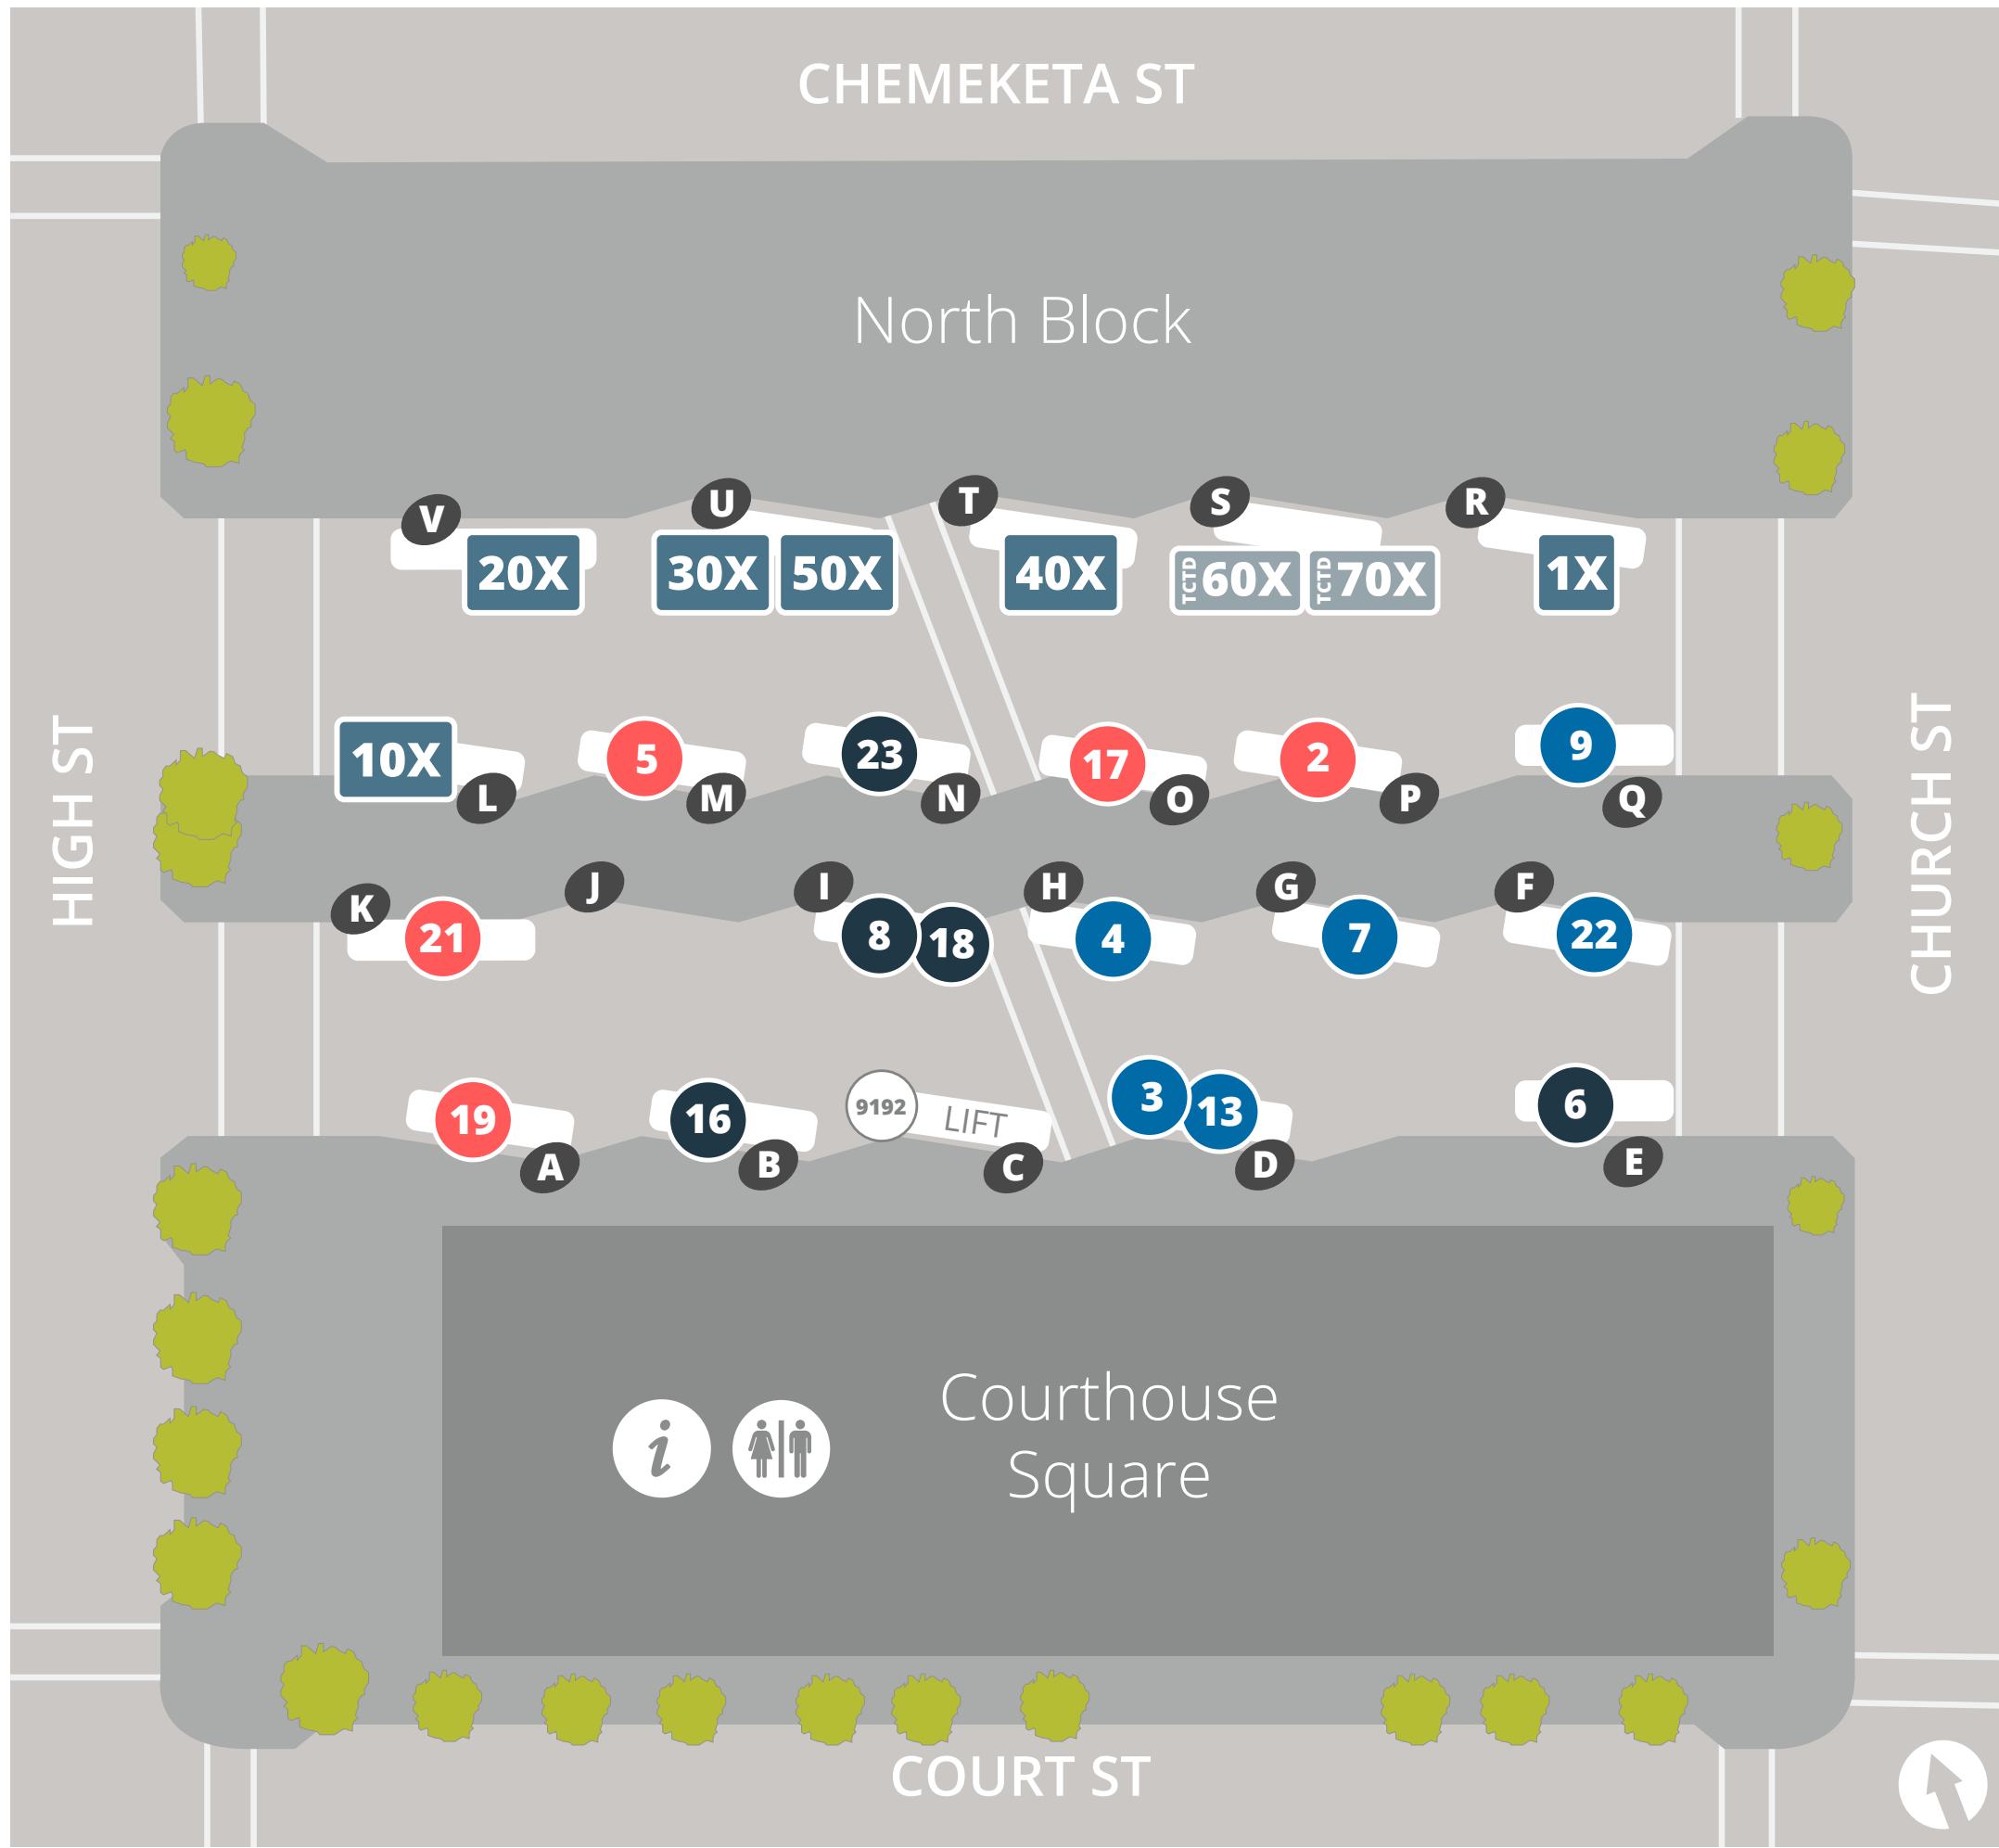

Salem Downtown Transit Center

West Salem Transit Center

Keizer Transit Center

Chemeketa Community College