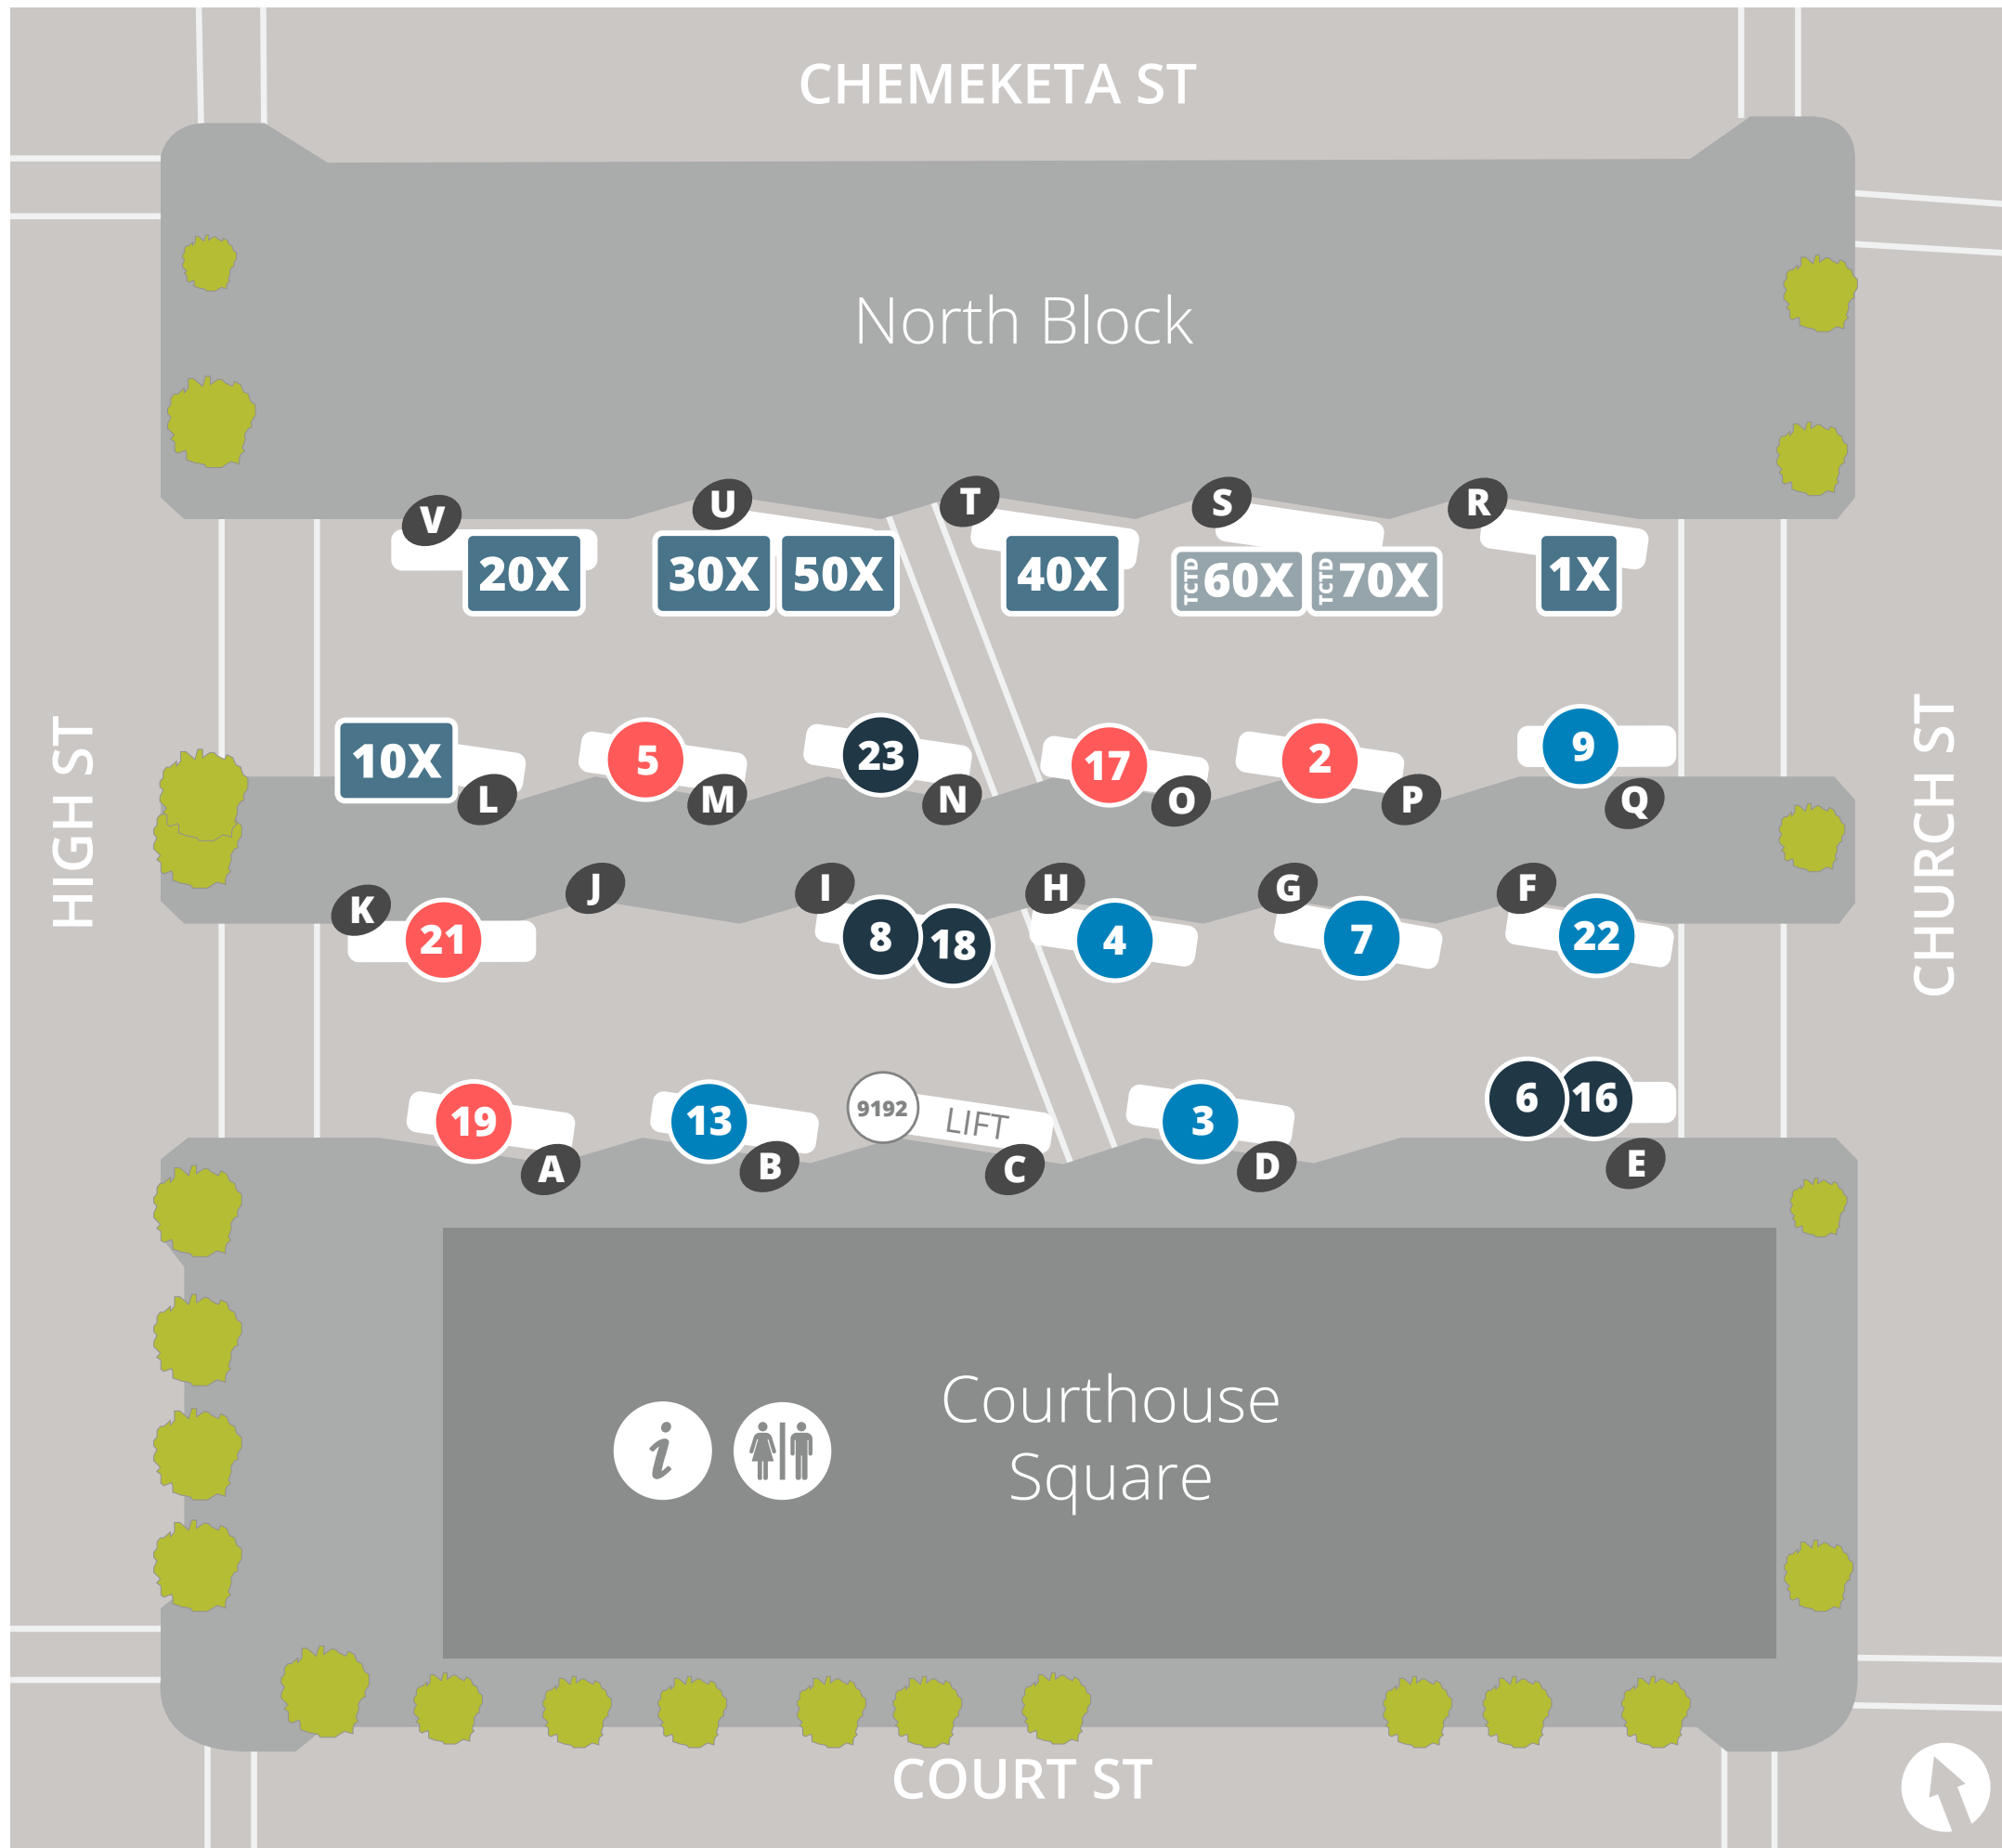

Salem Downtown Transit Center

West Salem Transit Center

Keizer Transit Center

Chemeketa Community College